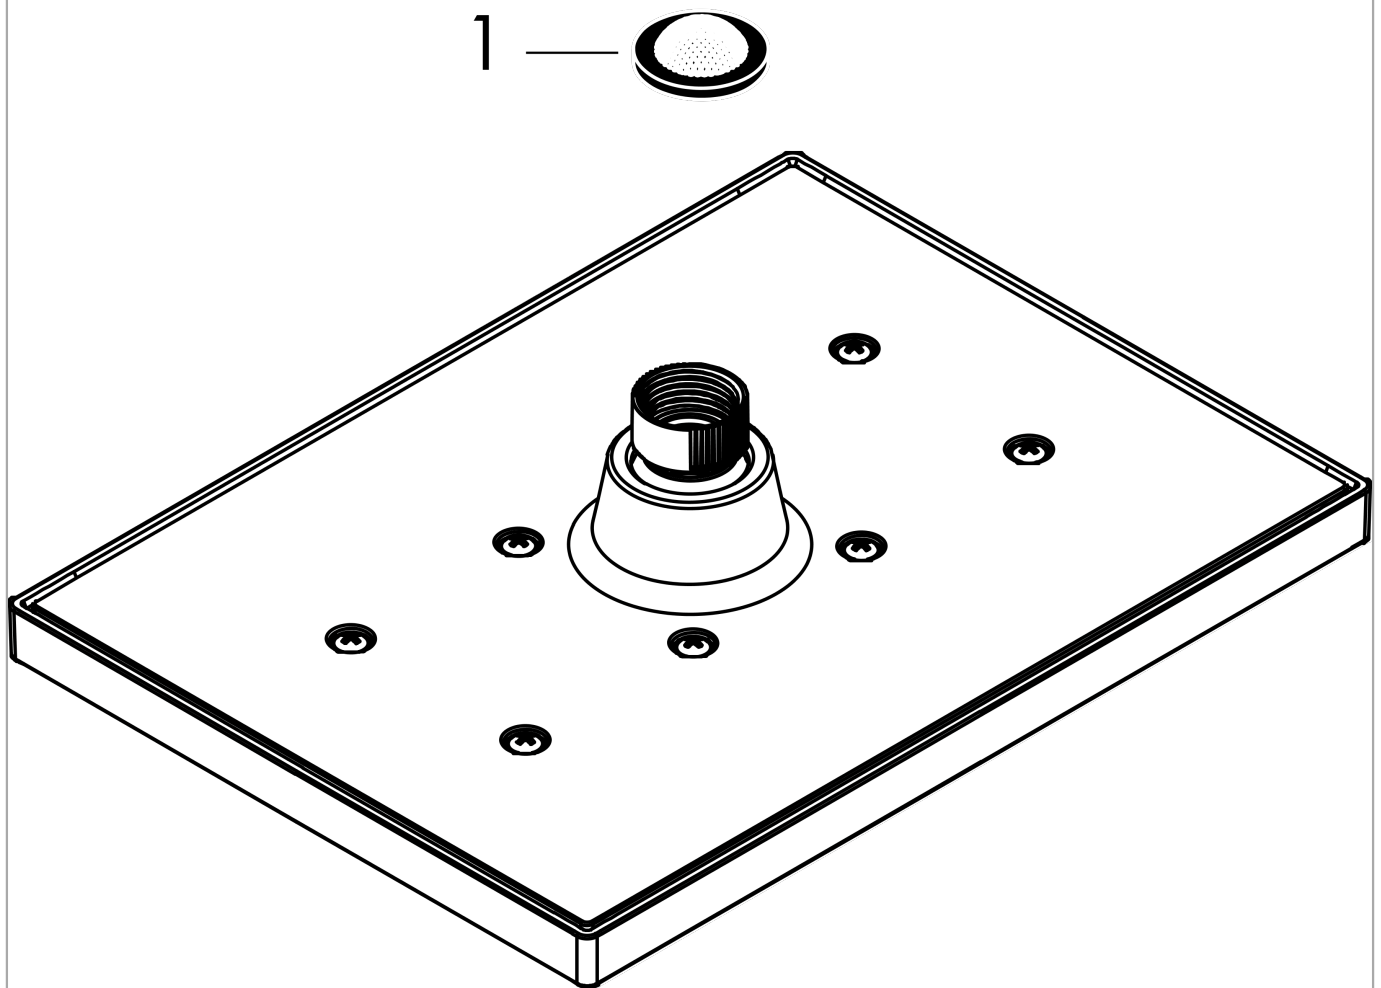

Vernis Shape

Showerhead 230 1-Jet 2.5 GPM

Surface: **matte black** Part no. : **26281671**

Description

Features

- Shower head size: 230 x 170 mm
- Spray modes: Rain
- 114 no-clog spray channels
- Flow: 2.5 GPM (9.5 L/Min)
- Showerhead removable for cleaning

Item details

List Price \$ 174.00

Technology

Compliance

Product image

Scale drawing

Vernis Shape
Showerhead 230 1-Jet 2.5 GPM
 Surface: **matte black** Part no. : **26281671**

Exploded drawing

Year of production: >04/21

Vernis Shape
Showerhead 230 1-Jet 2.5 GPM
 Surface: **matte black** Part no. : **26281671**

Spare parts list

Year of production: >**04/21**

Pos.	Description	Part no.	Price	PU
1	filter packing	94246000	-	1