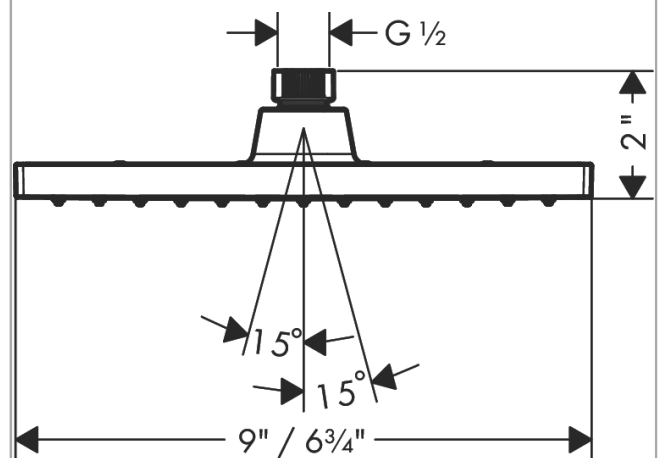

Vernis Shape

Showerhead 230 1-Jet 2.5 GPM

Surface: **matte black** Part no. : **26281671**

Description

Features

- Shower head size: 230 x 170 mm
- Spray modes: Rain
- 114 no-clog spray channels
- Flow: 2.5 GPM (9.5 L/Min)
- Showerhead removable for cleaning

Item details

List Price \$ 174.00

Technology

Compliance

Product image

Scale drawing

Vernis Shape
Showerhead 230 1-Jet 2.5 GPM
 Surface: **matte black** Part no. : **26281671**

Exploded drawing

Year of production: >04/21

Vernis Shape
Showerhead 230 1-Jet 2.5 GPM
 Surface: **matte black** Part no. : **26281671**

Spare parts list

Year of production: >**04/21**

Pos.	Description	Part no.	Price	PU
1	filter packing	94246000	-	1