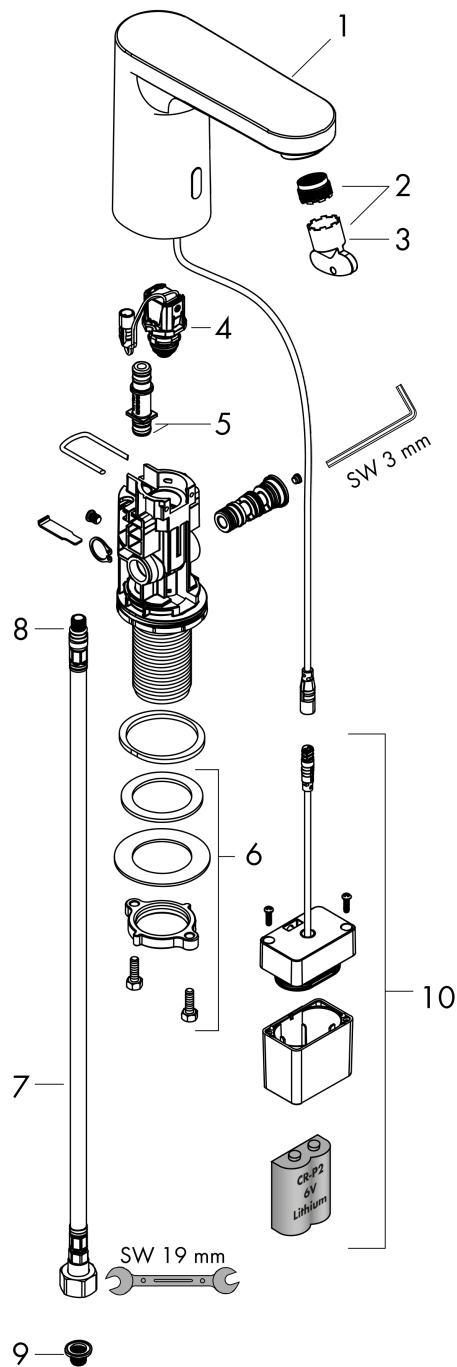

Technology

Vernis Blend

Electronic basin mixer for cold water or pre-adjusted water battery operation

Finish: **Chrome** Article Number: **71503000**

Product image

Scale drawing

Flowchart

Vernis Blend

Electronic basin mixer for cold water or pre-adjusted water battery operation

Finish: **Chrome** Article Number: **71503000**

Exploded Drawing

Year of production: >05/21

Vernis Blend

Electronic basin mixer for cold water or pre-adjusted water battery operation

Finish: **Chrome** Article Number: **71503000**

Spare part list

Year of production: >05/21

Pos.	Description	Article Number	PC	PU
1	mixer-hood	94468000	16	1
2	aerator M18x1 (5 l/min)	94451000	5	1
3	service tool	93750000	3	1
4	solenoid valve	94453000	14	1
5	O-ring 8x1,5	98423000	1	1
6	fixing set (Ø 32)	13961000	7	1
7	connection hose 450 mm M8x0,75 G3/8	93405000	9	1
8	O-ring 7x1,5	98422000	1	1
9	filter packing	95291000	4	1
10	battery box	94455000	9	1
a	Thermostat	15346000	99	1
b	fixation extension 35 mm	13898000	12	1