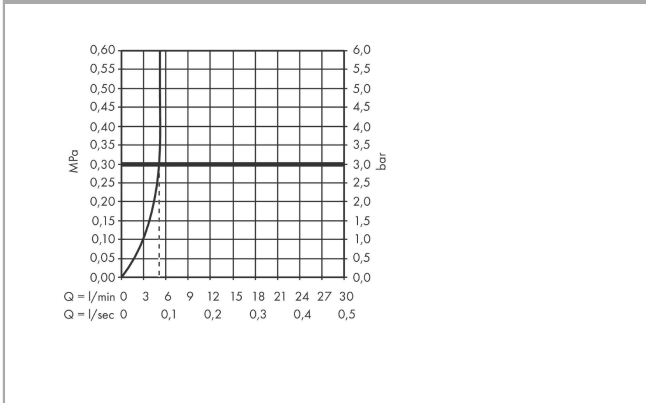

Technology

Vernis Blend

Electronic basin mixer for cold water or pre-adjusted water battery operation

Finish: **Chrome** Article Number: **71503000**

Product image

Scale drawing

Flowchart

Vernis Blend