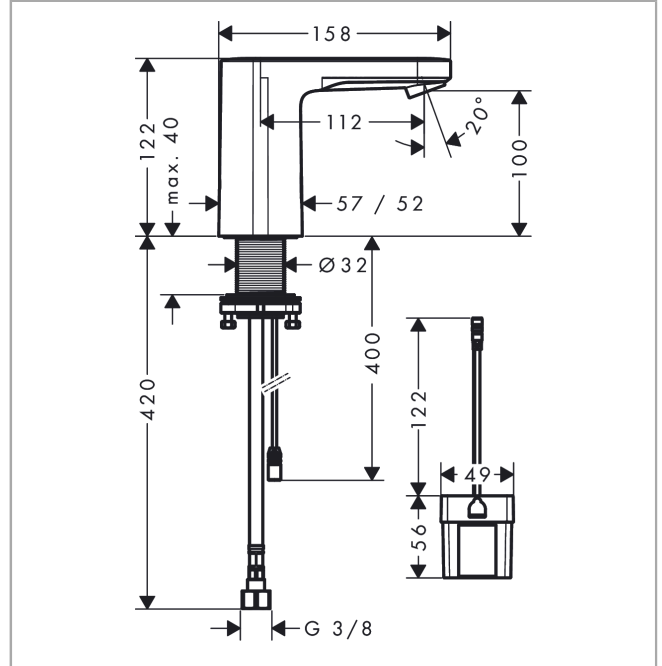

Technology

Vernis Blend

Electronic basin mixer for cold water or pre-adjusted water battery operation

Finish: **Chrome** Article Number: **71503000**

Product image

Scale drawing

Flowchart

Vernis Blend

Electronic basin mixer for cold water or pre-adjusted water battery operation

Finish: **Chrome** Article Number: **71503000**

Exploded Drawing

Year of production: >05/21

Vernis Blend

Electronic basin mixer for cold water or pre-adjusted water battery operation

Finish: **Chrome** Article Number: **71503000**

Spare part list

Year of production: >05/21

Pos.	Description	Article Number	PC	PU
1	mixer-hood	94468000	16	1
2	aerator M18x1 (5 l/min)	94451000	5	1
3	service tool	93750000	3	1
4	solenoid valve	94453000	14	1
5	O-ring 8x1,5	98423000	1	1
6	fixing set (Ø 32)	13961000	7	1
7	connection hose 450 mm M8x0,75 G3/8	93405000	9	1
8	O-ring 7x1,5	98422000	1	1
9	filter packing	95291000	4	1
10	battery box	94455000	9	1
a	Thermostat	15346000	99	1
b	fixation extension 35 mm	13898000	12	1