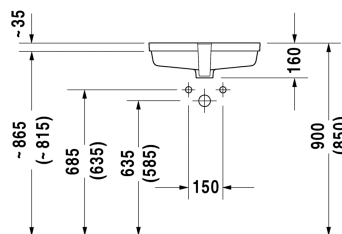

Vero Vanity basin # 0330480000

| < 485 mm > |

| Vanity basin | Dimension | Weight | Order number |
|--|--------------|----------------|--------------|
| undercounter basin, with overflow, without tap platform, fixings for installation in wooden consoles included, 485 mm | | | |
| Colors | | | |
| 00 White Alpin | | | |
| Variant | | | |
| ☒ | 485 x 315 mm | 8.200 kilogram | 0330480000 |
| Infobox | | | |
| Measurements of undercounter models represent interior measurements | | | |
| Sanitary ceramics with the special WonderGliss surface finish will remain clean and attractive-looking for a long time to come. When ordering WonderGliss please add a "1" as eleventh digit to the model number. | | | |
| Accessory for ceramics | | | |
| Fixing for stone countertops, (with the exception of # 046651) | | 0.200 kilogram | 005028 |
| Accessory | | | |
| Push-open waste for washbasins with overflow | | 0.400 kilogram | 005052 |
| Design Siphon | | 1.500 kilogram | 005036 |

All drawings contain the necessary measurements which are subject to standard tolerances. They are stated in mm and are non-binding. Exact measurements, in particular for customised installation scenarios, can only be taken from the finished piece.