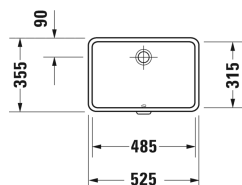

Vero Vanity basin # 0330480000

| < 485 mm > |

| Vanity basin | Dimension | Weight | Order number |
|--|--------------|----------------|--------------|
| undercounter basin, with overflow, without tap platform, fixings for installation in wooden consoles included, 485 mm | | | |
| Colors | | | |
| 00 White Alpin | | | |
| Variant | | | |
| ☒ | 485 x 315 mm | 8.200 kilogram | 0330480000 |
| Infobox | | | |
| Measurements of undercounter models represent interior measurements | | | |
| Sanitary ceramics with the special WonderGliss surface finish will remain clean and attractive-looking for a long time to come. When ordering WonderGliss please add a "1" as eleventh digit to the model number. | | | |
| Accessory for ceramics | | | |
| Fixing for stone countertops, (with the exception of # 046651) | | 0.200 kilogram | 005028 |
| Accessory | | | |
| Push-open waste for washbasins with overflow | | 0.400 kilogram | 005052 |
| Design Siphon | | 1.500 kilogram | 005036 |

All drawings contain the necessary measurements which are subject to standard tolerances. They are stated in mm and are non-binding. Exact measurements, in particular for customised installation scenarios, can only be taken from the finished piece.