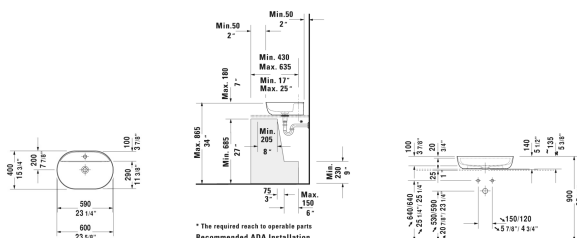

Luv Washbowl & # 038060..00 / 038060..00 / 038060..00

< 23 5/8" Inch >

Washbowl	Dimension	Weight	Order number
ground, without overflow, with faucet deck, ceramic covered slotted waste included, hardware included, 23 5/8" Inch			
Colors			
00 White 23 White/Gray Satin Matte 26 White/White Satin Matte			
Variant			
● inside color White, outside color White	23 5/8" x 15 3/4" Inch	22.7 lb	038060..00
● inside color White, outside color Gray Satin Matte	23 5/8" x 15 3/4" Inch	22.7 lb	038060..00
● inside color White, outside color White Satin Matte	23 5/8" x 15 3/4" Inch	22.7 lb	038060..00
Infobox			
Made of DuraCeram, * When using this siphon please observe outlet height from upper surface of finished floor to center of outlet in accordance with the technical specification sheet			
Sanitary ceramics with the special WonderGliss surface finish will remain clean and attractive-looking for a long time to come. When ordering WonderGliss please add a "1" as eleventh digit to the model number.			
Design Siphon		3.3 lb	005036
Suitable products			
Vanity unit for console Compact 2 drawers, upper drawer including cut-out for siphon and siphon cover, 24 3/8" x 18 7/8" 24 3/8" x 18 7/8" Inch Inch			LC5805
Vanity unit for console Compact 2 drawers, upper drawer including cut-out for siphon and siphon cover, 28 3/8" x 18 7/8" 28 3/8" x 18 7/8" Inch Inch			LC5806
Vanity unit for console Compact 2 drawers, upper drawer including cut-out for siphon and siphon cover, 32 1/4" x 18 7/8" 32 1/4" x 18 7/8" Inch Inch			LC5807
Vanity unit for console Compact 2 drawers, upper drawer including cut-out for siphon and siphon cover, 36 1/4" x 18 7/8" 36 1/4" x 18 7/8" Inch Inch			LC5808

All drawings contain the necessary measurements which are subject to standard tolerances. They are stated in inch & mm and are non-binding. Exact measurements, in particular for customized installation scenarios, can only be taken from the finished ceramic piece.