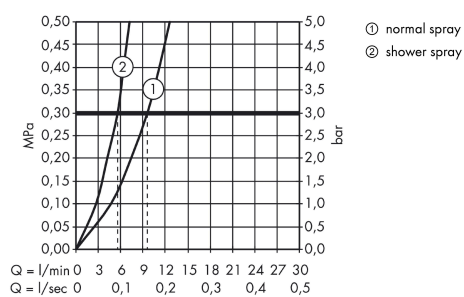

AXOR Starck
Single lever kitchen mixer 240 Semi-Pro
 Surfaces: **Chrome** Article Number: **10820000**

Description

product features

- ComfortZone 240
- swivel range 360°
- shower spray, laminar spray
- lockable shower spray, spray returns through pressing spray diverter
- connection dimension: DN15
- maximum flow rate at 3 bar: 9 l/min
- joystick ceramic cartridge
- connection type: G 3/8 connections
- integrated non-return valve
- suitable for continuous flow water heaters

Technology

Product image

Scale drawing

Flowchart

AXOR Starck
Single lever kitchen mixer 240 Semi-Pro
 Surfaces: **Chrome** Article Number: **10820000**

Exploded Drawing

Year of production: >02/12

AXOR Starck
Single lever kitchen mixer 240 Semi-Pro
 Surfaces: **Chrome** Article Number: **10820000**