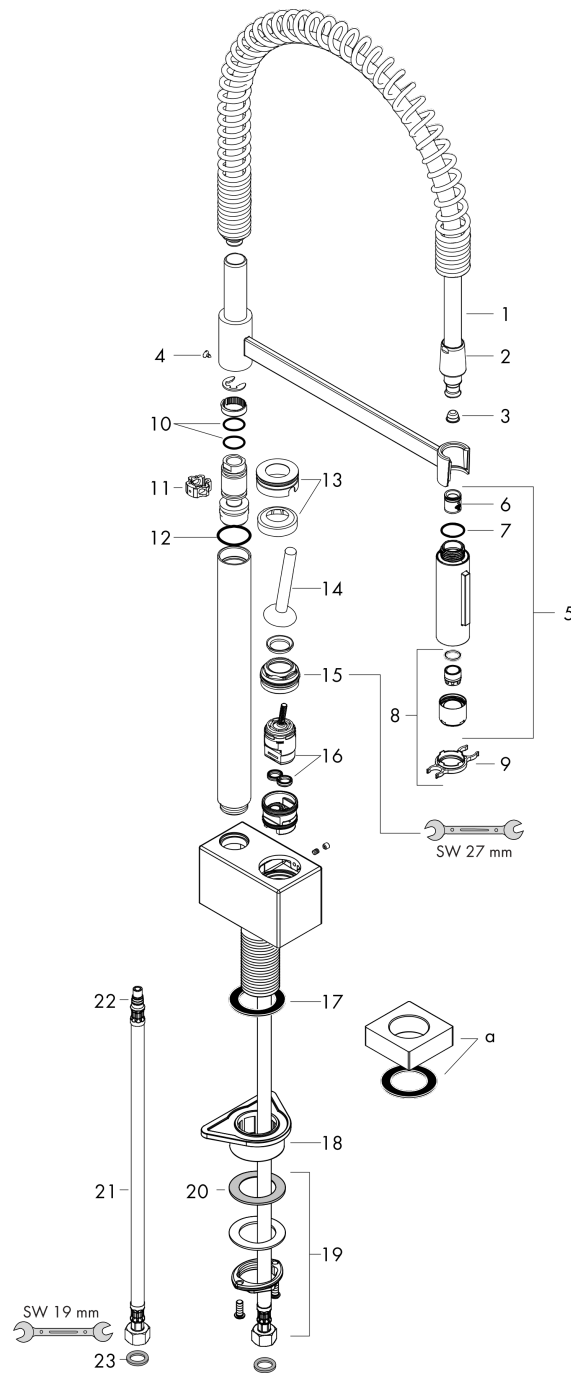

AXOR Starck
Single lever kitchen mixer 240 Semi-Pro
 Surfaces: **Chrome** Article Number: **10820000**

Description

product features

- ComfortZone 240
- swivel range 360°
- shower spray, laminar spray
- lockable shower spray, spray returns through pressing spray diverter
- connection dimension: DN15
- maximum flow rate at 3 bar: 9 l/min
- joystick ceramic cartridge
- connection type: G 3/8 connections
- integrated non-return valve
- suitable for continuous flow water heaters

Technology

Product image

Scale drawing

Flowchart

AXOR Starck
Single lever kitchen mixer 240 Semi-Pro
 Surfaces: **Chrome** Article Number: **10820000**

Exploded Drawing

Year of production: >02/12

AXOR Starck
Single lever kitchen mixer 240 Semi-Pro
 Surfaces: **Chrome** Article Number: **10820000**

Spare part list

Year of production: >02/12

Pos.	Description	Article Number	Price	PU
1	shower hose	97475000	€ 70,57	1
2	nut	92757000	€ 13,92	1
3	filter	97735000	€ 3,21	1
4	screw	97662000	€ 8,45	1
5	handspray	95908000	€ 162,08	1
6	set of non return valves DW 15	97350000	€ 18,33	1
7	O-ring 18x1,5	98231000	€ 3,21	1
8	aerator laminar M22x1 (15 l/min)	95909000	€ 44,63	1
9	service tool	95910000	€ 8,45	1
10	O-ring 17x2,5	98387000	€ 3,21	1
11	axialring	97558000	€ 3,21	1
12	O-ring 21x2	98205000	€ 5,24	1
13	escutcheon	97466000	€ 44,63	1
14	handle	10092000	€ 70,57	1
15	nut	97157000	€ 18,33	1
16	cartridge, assy	96783000	€ 86,16	1
17	sealing washer	97825000	€ 3,21	1
18	support	97523000	€ 5,24	1
19	fixing set (Ø 34)	95049000	€ 13,92	1
20	lever collar	97548000	€ 3,21	1
21	connection hose 900 mm M10x1 G3/8	98785000	€ 28,20	1
22	O-ring 8x1,75	97827000	€ 3,21	1
23	sealing set	95581000	€ 5,24	1
a	extension base	97474000	€ 86,16	1
b	service tool for disassembling the handle	92124000	€ 124,95	1