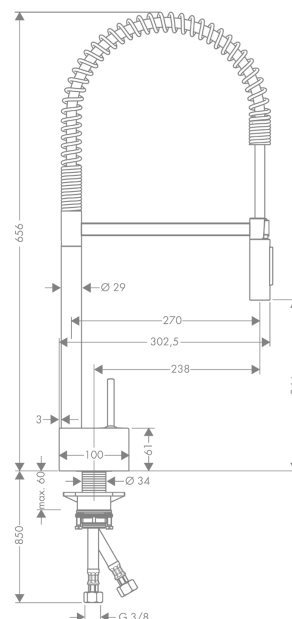

AXOR Starck
Single lever kitchen mixer 240 Semi-Pro
 Surfaces: **Chrome** Article Number: **10820000**

Description

product features

- ComfortZone 240
- swivel range 360°
- shower spray, laminar spray
- lockable shower spray, spray returns through pressing spray diverter
- connection dimension: DN15
- maximum flow rate at 3 bar: 9 l/min
- joystick ceramic cartridge
- connection type: G 3/8 connections
- integrated non-return valve
- suitable for continuous flow water heaters

Technology

Product image

Scale drawing

Flowchart

AXOR Starck
Single lever kitchen mixer 240 Semi-Pro
 Surfaces: **Chrome** Article Number: **10820000**

Exploded Drawing

Year of production: >02/12

AXOR Starck
Single lever kitchen mixer 240 Semi-Pro
 Surfaces: **Chrome** Article Number: **10820000**

Spare part list

Year of production: >02/12

Pos.	Description	Article Number	Price	PU
1	shower hose	97475000	€ 70,57	1
2	nut	92757000	€ 13,92	1
3	filter	97735000	€ 3,21	1
4	screw	97662000	€ 8,45	1
5	handspray	95908000	€ 162,08	1
6	set of non return valves DW 15	97350000	€ 18,33	1
7	O-ring 18x1,5	98231000	€ 3,21	1
8	aerator laminar M22x1 (15 l/min)	95909000	€ 44,63	1
9	service tool	95910000	€ 8,45	1
10	O-ring 17x2,5	98387000	€ 3,21	1
11	axialring	97558000	€ 3,21	1
12	O-ring 21x2	98205000	€ 5,24	1
13	escutcheon	97466000	€ 44,63	1
14	handle	10092000	€ 70,57	1
15	nut	97157000	€ 18,33	1
16	cartridge, assy	96783000	€ 86,16	1
17	sealing washer	97825000	€ 3,21	1
18	support	97523000	€ 5,24	1
19	fixing set (Ø 34)	95049000	€ 13,92	1
20	lever collar	97548000	€ 3,21	1
21	connection hose 900 mm M10x1 G3/8	98785000	€ 28,20	1
22	O-ring 8x1,75	97827000	€ 3,21	1
23	sealing set	95581000	€ 5,24	1
a	extension base	97474000	€ 86,16	1
b	service tool for disassembling the handle	92124000	€ 124,95	1