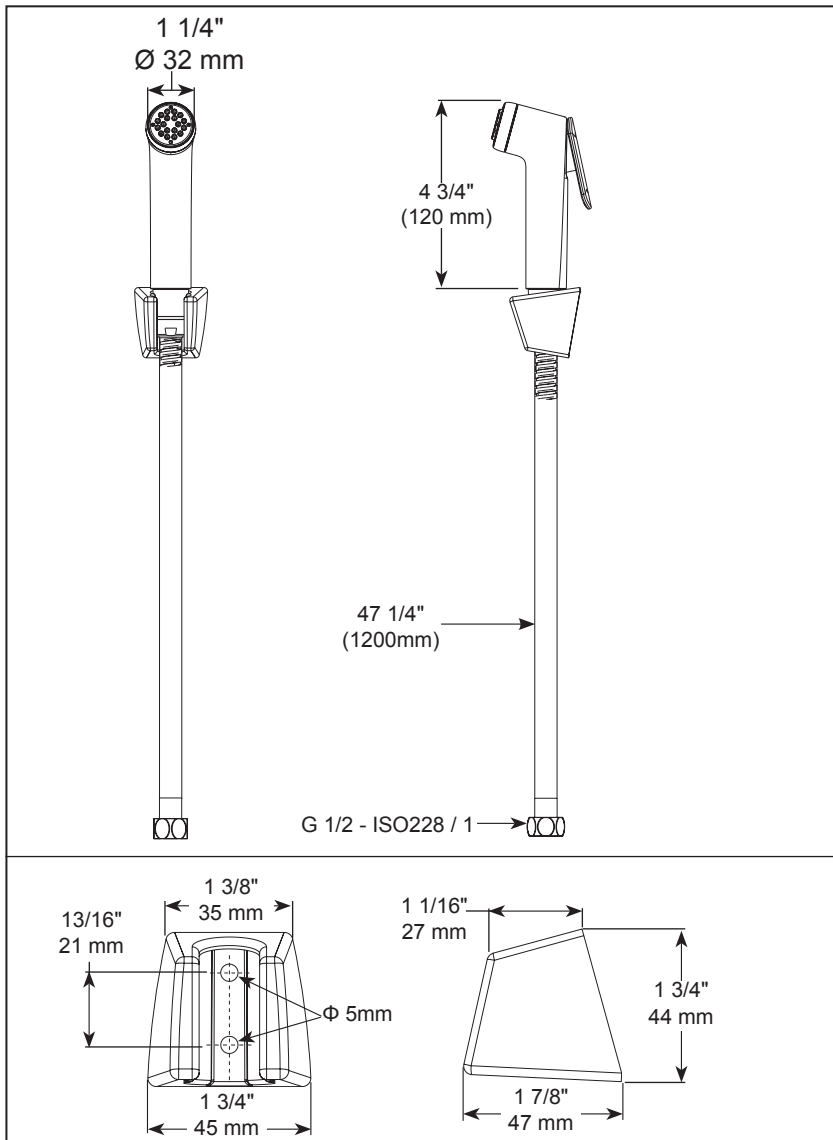

▲ Designate proper finish suffix