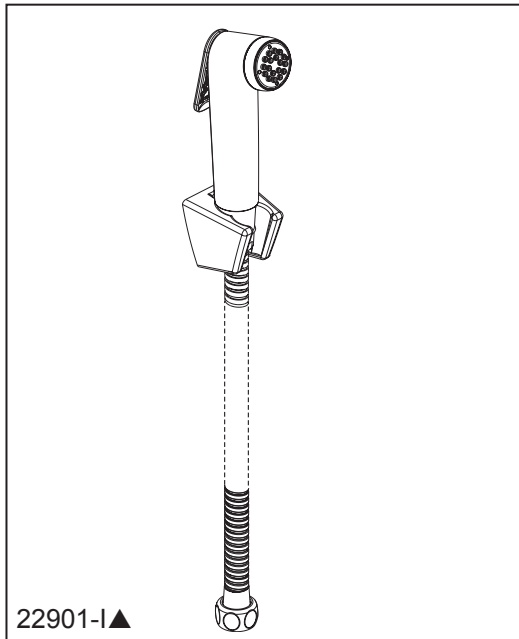

see what Delta can do™

BIDET SPRAY

STANDARD SPECIFICATIONS

- Modern contemporary design
- Precision flow control meets all user needs regardless of your home's water pressure
- Ergonomic, easy clean design
- Includes 47 1/4" (1.2 m) flexible stainless-steel hose, G 1/2-ISO228/1-2000 thread connection

AVAILABLE FINISHES

- Polished Chrome
- PN : Polished Nickel
- BL : Matte Black
- CZ : Champagne Bronze

FLOW CURVE

Submitted Model No.: _____

Specific Features: _____