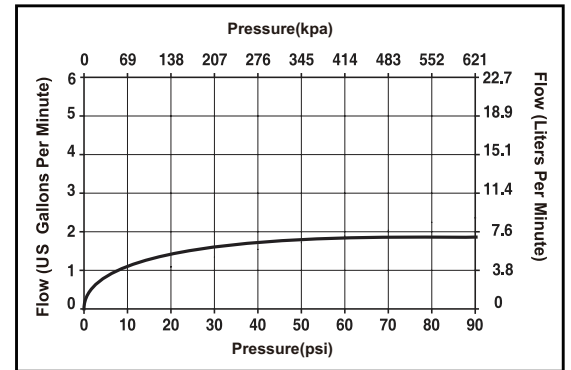

see what Delta can do™

BIDET SPRAY

STANDARD SPECIFICATIONS

- Modern contemporary design
- Precision flow control meets all user needs regardless of your home's water pressure
- Ergonomic, easy clean design
- Includes 47 1/4" (1.2 m) flexible stainless-steel hose, G 1/2-ISO228/1-2000 thread connection

AVAILABLE FINISHES

- Polished Chrome
- PN : Polished Nickel
- BL : Matte Black
- CZ : Champagne Bronze

FLOW CURVE

Submitted Model No.: _____

Specific Features: _____