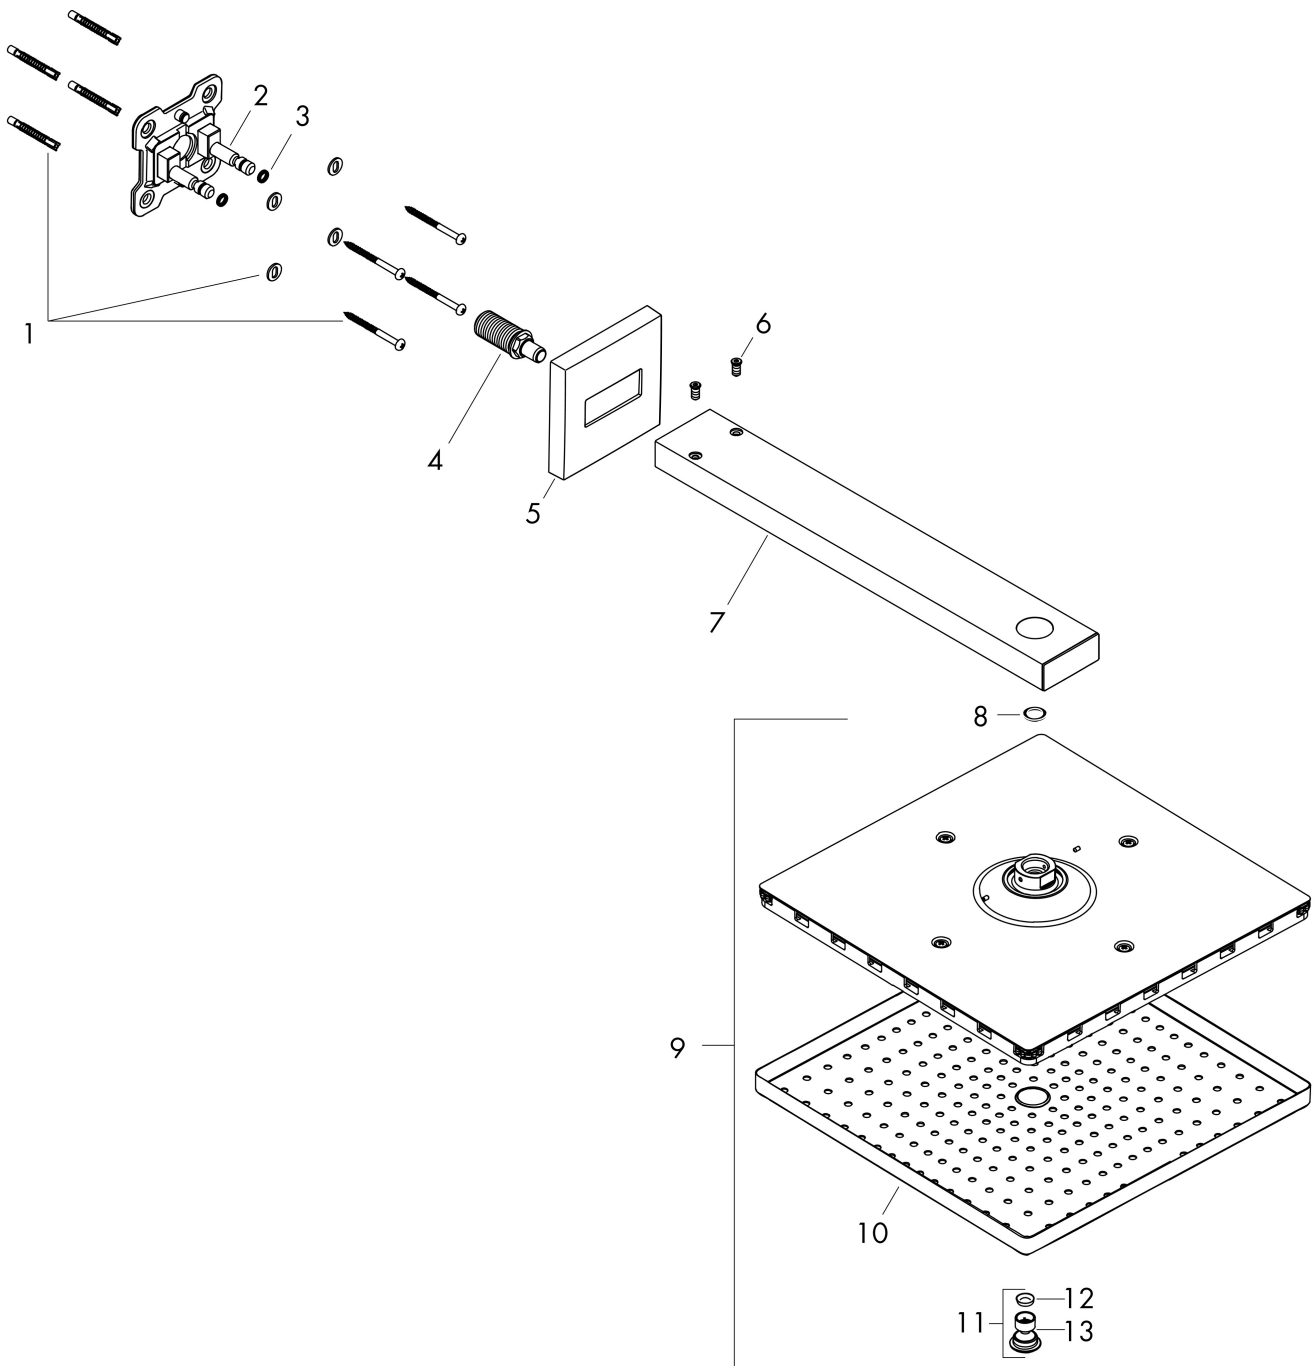

Brand hansgrohe  
 Art. Name **Raindance E** Overhead shower 300 1jet with shower arm  
 Art. Nr. 26238000  
 Surface Chrome

## Flow chart

The consumption was measured in combination with the appropriate fittings (thermostat/mixer/in-wall valve) to reflect actual application in practice.

Brand hansgrohe  
Art. Name **Raindance E** Overhead shower 300 1jet with shower arm  
Art. Nr. 26238000  
Surface Chrome

## Spare Parts Drawing for build year: >06/17

Brand hansgrohe  
 Art. Name **Raindance E** Overhead shower 300 1jet with shower arm  
 Art. Nr. 26238000  
 Surface Chrome

## Spare parts list for build year: >06/17

Pos.	Description	Articlenumber
1	mounting set	96179000
2	wall flange	93441000
3	O-ring 6x2	98458000
4	connecting thread	93416000
5	escutcheon	93126000
6	screw	93431000
7	shower arm	93221000
8	seal	98058000
9	head shower	93230000
10	spray body	94580000
11	air jet	93127000
12	filter	93128000
13	O-ring 15x2	98163000