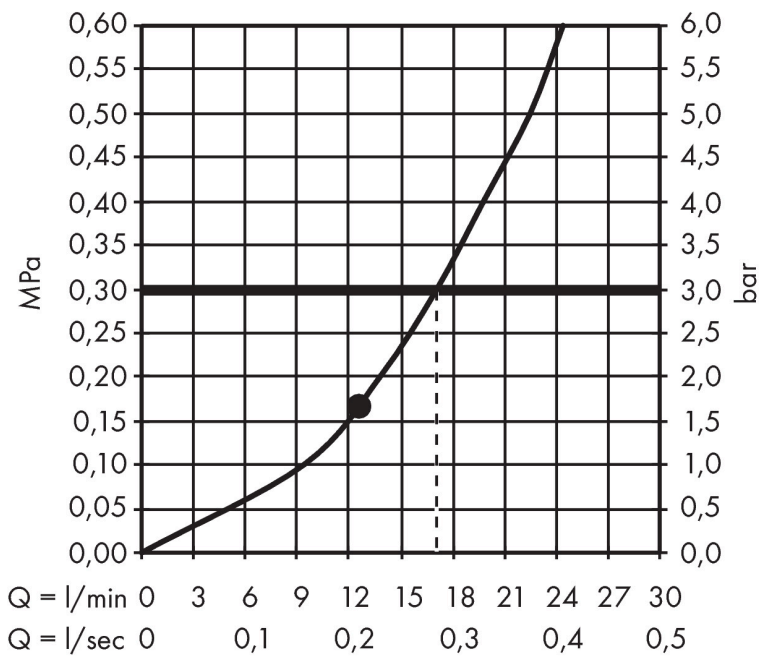

Brand hansgrohe  
 Art. Name **Raindance E** Overhead shower 300 1jet with shower arm  
 Art. Nr. 26238000  
 Surface Chrome

## Flow chart

The consumption was measured in combination with the appropriate fittings (thermostat/mixer/in-wall valve) to reflect actual application in practice.

Brand hansgrohe  
Art. Name **Raindance E** Overhead shower 300 1jet with shower arm  
Art. Nr. 26238000  
Surface Chrome