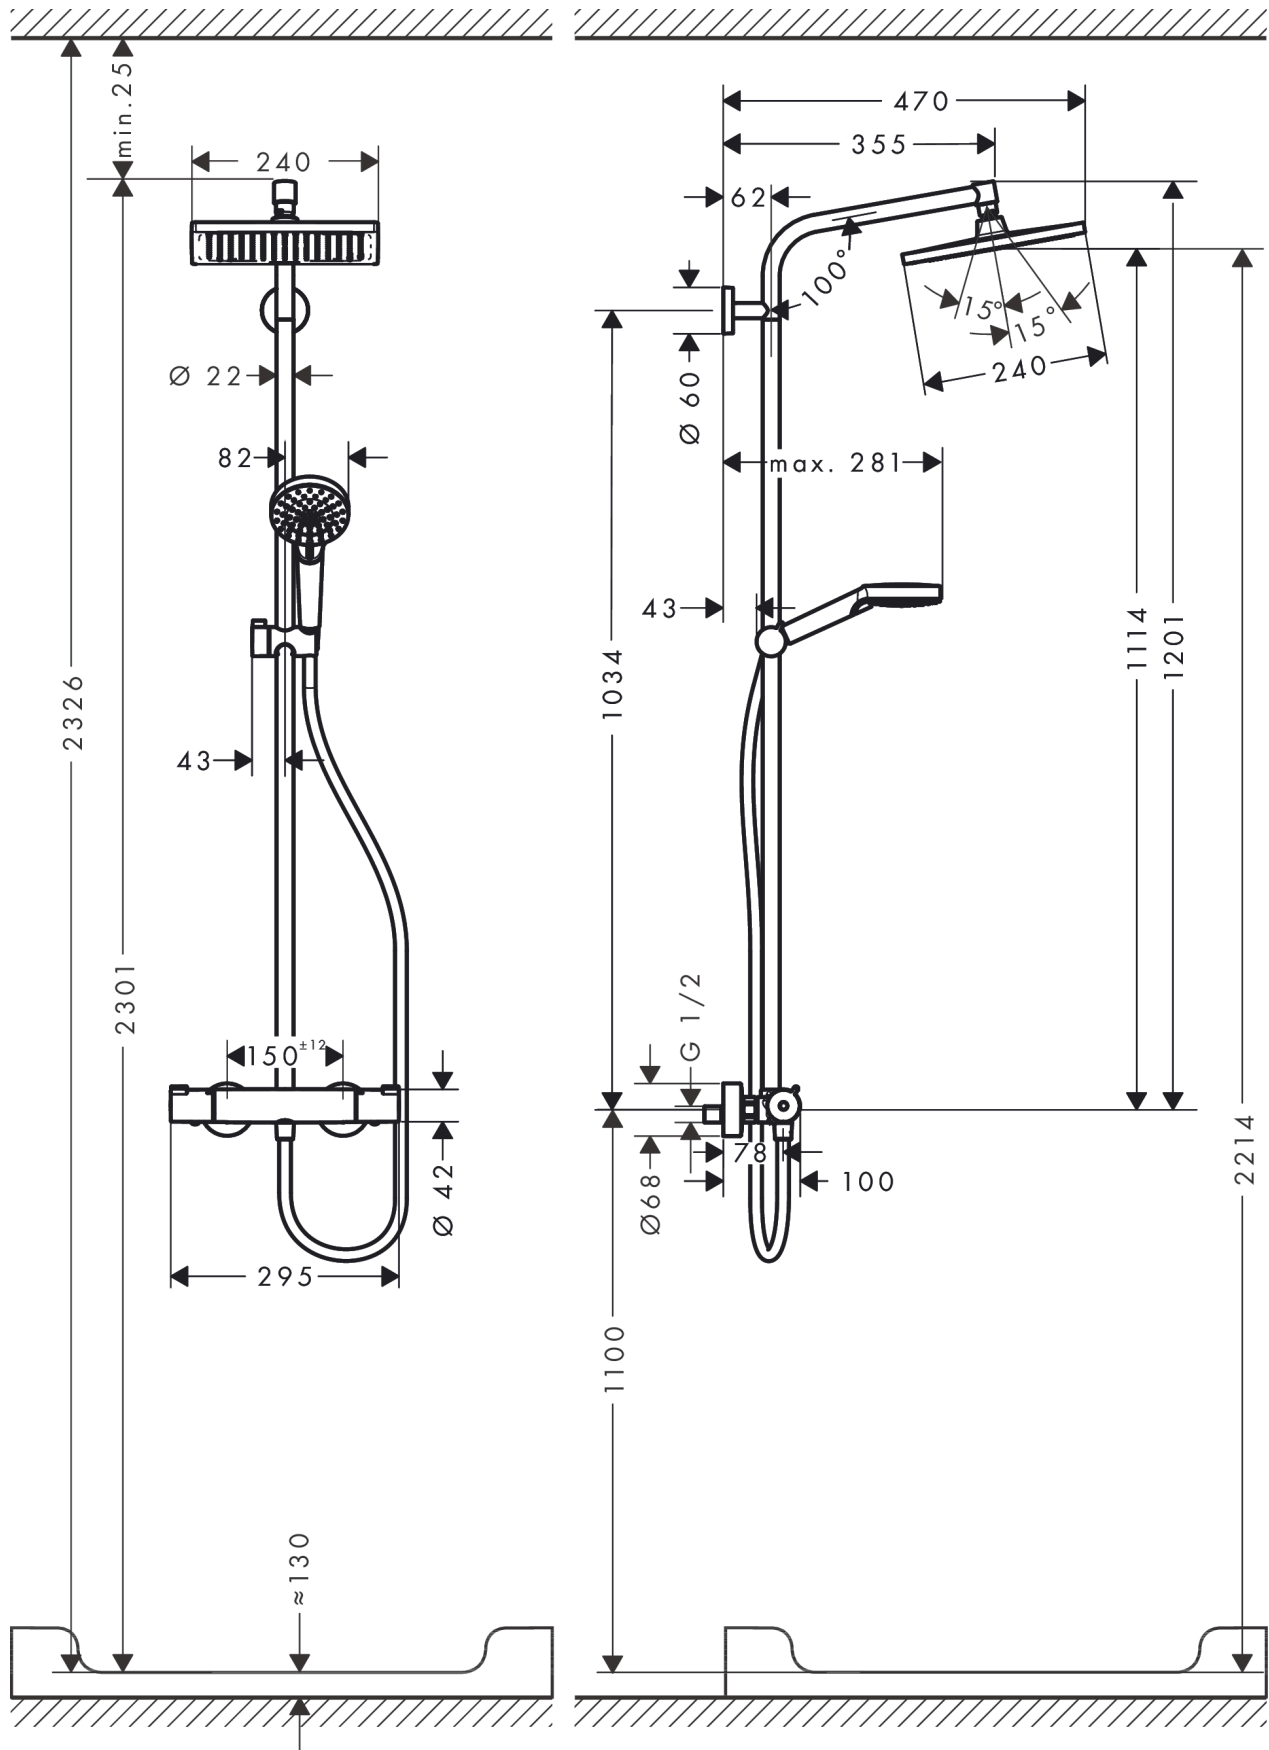

Crometta E**Showerpipe 240 1jet with thermostat**Surfaces: **Chrome** Article Number: **27271000****Description****product features**

- consists of: overhead shower, hand shower, shower thermostat, shower hose, slider, shower bar
- overhead shower Crometta E 240
- shower head size overhead shower: 240 x 240 mm
- spray type overhead shower: Rain
- ball-joint: overhead shower angle adjustable
- hand shower holder inclination angle can be adjusted by 45°
- spray disc surface: chrome
- spray type hand shower: Rain, IntenseRain
- maximum flow rate at 3 bar: 15 l/min
- flow rate Rain spray (at 3 bar): 15 l/min
- minimum flow pressure: 1,2 bar
- min. operating pressure: 1,2 bar
- max. operating pressure: 10 bar
- pipe can be shortened in height
- shower bar diameter: 22 mm
- height-adjustable hand shower holder
- shower arm length overhead shower: 350 mm
- thermostat Ecostat 1001 CL
- safety lock at 40°C
- adjustable hot water limitation
- outlets controlled via turning handle
- suitable for continuous flow water heaters
- mounting type: exposed installation
- connection dimension DN15
- connection thread G ½
- centre distance 150 ± 12 mm
- intrinsically safe against backflow
- installation: wall-mounted
- amount of outlet: 2 functions

Technology

Crometta E
Showerpipe 240 1jet with thermostat
 Surfaces: **Chrome** Article Number: **27271000**

Product image

Scale drawing

Flowchart

Crometta E
Showerpipe 240 1jet with thermostat
 Surfaces: **Chrome** Article Number: **27271000**

Installation examples

Crometta E
Showerpipe 240 1jet with thermostat
 Surfaces: **Chrome** Article Number: **27271000**

Exploded Drawing

Year of production: >12/21

Crometta E
Showerpipe 240 1jet with thermostat
 Surfaces: **Chrome** Article Number: **27271000**