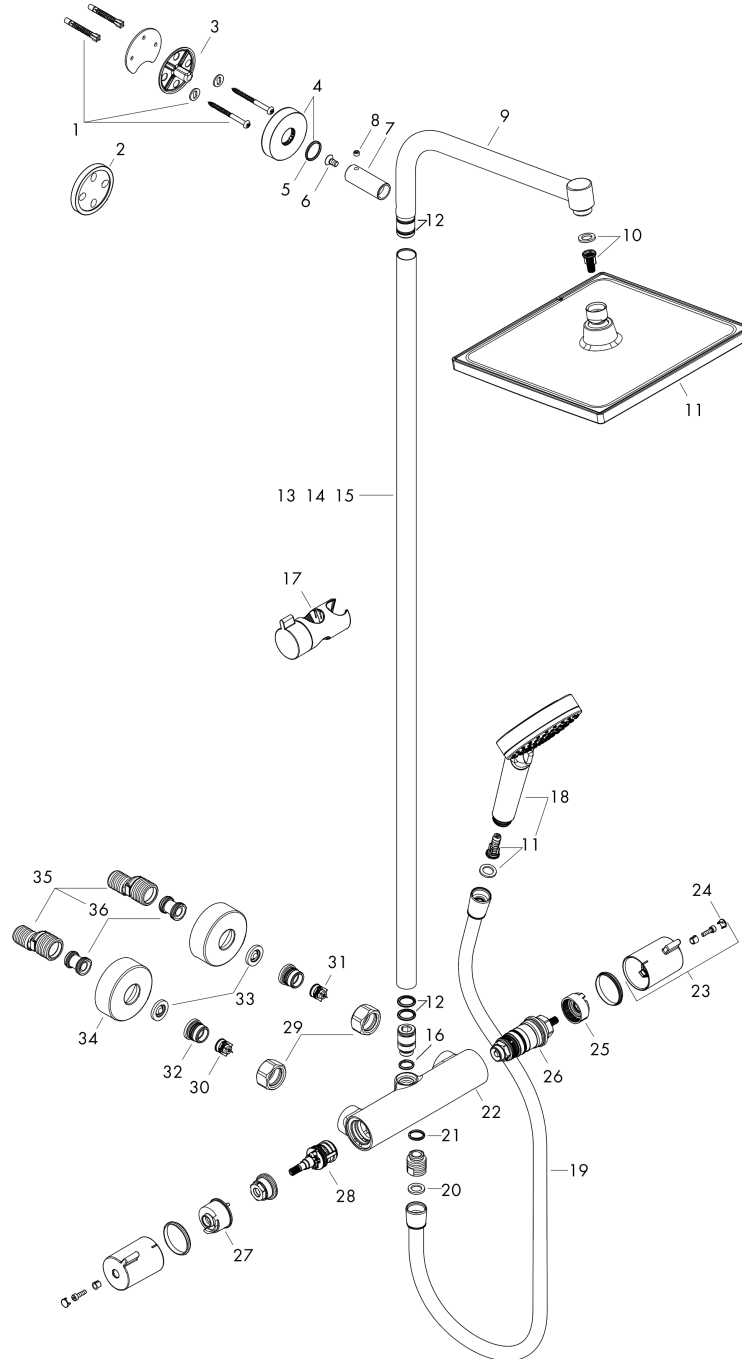

Crometta E**Showerpipe 240 1jet with thermostat**Surfaces: **Chrome** Article Number: **27271000****Description****product features**

- consists of: overhead shower, hand shower, shower thermostat, shower hose, slider, shower bar
- overhead shower Crometta E 240
- shower head size overhead shower: 240 x 240 mm
- spray type overhead shower: Rain
- ball-joint: overhead shower angle adjustable
- hand shower holder inclination angle can be adjusted by 45°
- spray disc surface: chrome
- spray type hand shower: Rain, IntenseRain
- maximum flow rate at 3 bar: 15 l/min
- flow rate Rain spray (at 3 bar): 15 l/min
- minimum flow pressure: 1,2 bar
- min. operating pressure: 1,2 bar
- max. operating pressure: 10 bar
- pipe can be shortened in height
- shower bar diameter: 22 mm
- height-adjustable hand shower holder
- shower arm length overhead shower: 350 mm
- thermostat Ecostat 1001 CL
- safety lock at 40°C
- adjustable hot water limitation
- outlets controlled via turning handle
- suitable for continuous flow water heaters
- mounting type: exposed installation
- connection dimension DN15
- connection thread G ½
- centre distance 150 ± 12 mm
- intrinsically safe against backflow
- installation: wall-mounted
- amount of outlet: 2 functions

Installation examples

Crometta E
Showerpipe 240 1jet with thermostat
 Surfaces: **Chrome** Article Number: **27271000**

Exploded Drawing

Year of production: >12/21

Crometta E
Showerpipe 240 1jet with thermostat
 Surfaces: **Chrome** Article Number: **27271000**