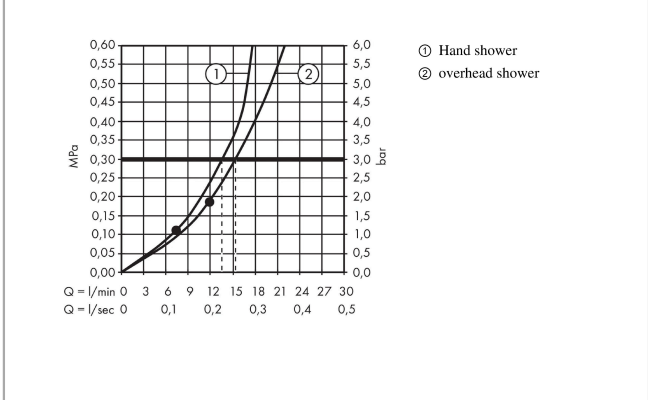

Crometta E**Showerpipe 240 1jet with thermostat**Surfaces: **Chrome** Article Number: **27271000****Description****product features**

- consists of: overhead shower, hand shower, shower thermostat, shower hose, slider, shower bar
- overhead shower Crometta E 240
- shower head size overhead shower: 240 x 240 mm
- spray type overhead shower: Rain
- ball-joint: overhead shower angle adjustable
- hand shower holder inclination angle can be adjusted by 45°
- spray disc surface: chrome
- spray type hand shower: Rain, IntenseRain
- maximum flow rate at 3 bar: 15 l/min
- flow rate Rain spray (at 3 bar): 15 l/min
- minimum flow pressure: 1,2 bar
- min. operating pressure: 1,2 bar
- max. operating pressure: 10 bar
- pipe can be shortened in height
- shower bar diameter: 22 mm
- height-adjustable hand shower holder
- shower arm length overhead shower: 350 mm
- thermostat Ecostat 1001 CL
- safety lock at 40°C
- adjustable hot water limitation
- outlets controlled via turning handle
- suitable for continuous flow water heaters
- mounting type: exposed installation
- connection dimension DN15
- connection thread G ½
- centre distance 150 ± 12 mm
- intrinsically safe against backflow
- installation: wall-mounted
- amount of outlet: 2 functions

Technology

Crometta E
Showerpipe 240 1jet with thermostat
 Surfaces: **Chrome** Article Number: **27271000**

Product image

Scale drawing

Flowchart

Crometta E
Showerpipe 240 1jet with thermostat
 Surfaces: **Chrome** Article Number: **27271000**