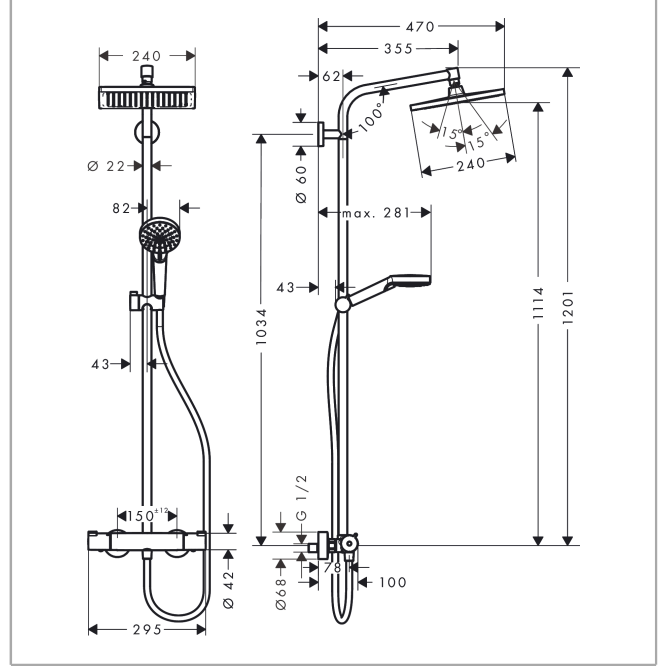

Crometta E**Showerpipe 240 1jet with thermostat**Surfaces: **Chrome** Article Number: **27271000****Description****product features**

- consists of: overhead shower, hand shower, shower thermostat, shower hose, slider, shower bar
- overhead shower Crometta E 240
- shower head size overhead shower: 240 x 240 mm
- spray type overhead shower: Rain
- ball-joint: overhead shower angle adjustable
- hand shower holder inclination angle can be adjusted by 45°
- spray disc surface: chrome
- spray type hand shower: Rain, IntenseRain
- maximum flow rate at 3 bar: 15 l/min
- flow rate Rain spray (at 3 bar): 15 l/min
- minimum flow pressure: 1,2 bar
- min. operating pressure: 1,2 bar
- max. operating pressure: 10 bar
- pipe can be shortened in height
- shower bar diameter: 22 mm
- height-adjustable hand shower holder
- shower arm length overhead shower: 350 mm
- thermostat Ecostat 1001 CL
- safety lock at 40°C
- adjustable hot water limitation
- outlets controlled via turning handle
- suitable for continuous flow water heaters
- mounting type: exposed installation
- connection dimension DN15
- connection thread G ½
- centre distance 150 ± 12 mm
- intrinsically safe against backflow
- installation: wall-mounted
- amount of outlet: 2 functions

Technology

Crometta E
Showerpipe 240 1jet with thermostat
 Surfaces: **Chrome** Article Number: **27271000**

Product image

Scale drawing

Flowchart

Crometta E
Showerpipe 240 1jet with thermostat
 Surfaces: **Chrome** Article Number: **27271000**