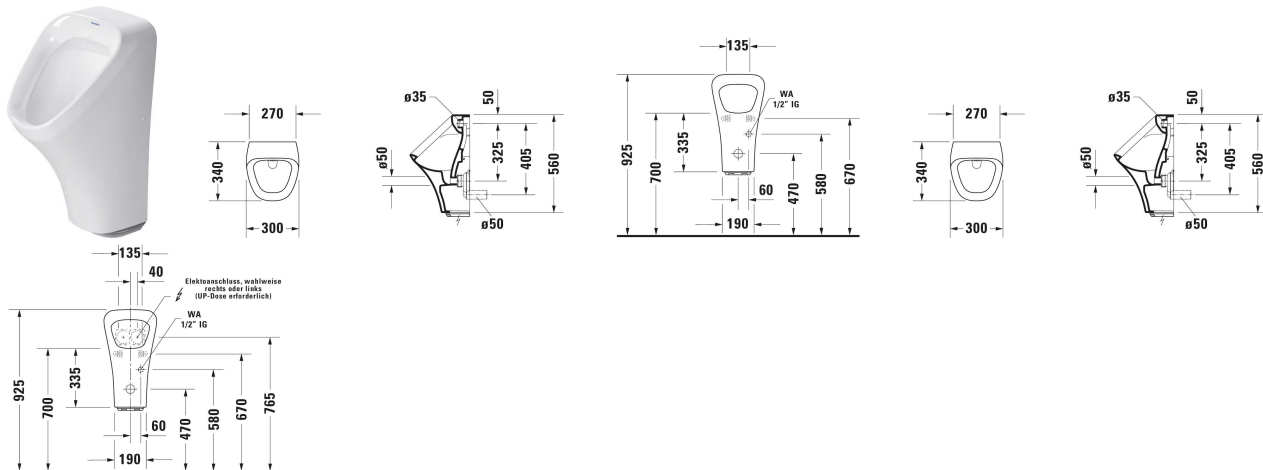

DuraStyle Electronic urinal # 2804310000 / 2804310093

| < 300 mm > |

Electronic urinal	Dimension	Weight	Order number
White, Electronic control: battery supply, power supply, Flushing rim: Open, Flush principle: ousting, Inlet supply position: Back, Concealed inlet, Incl. mounting material, Outlet drain: horizontal, Concealed outlet, Incl. control unit			
Colors			
00 White High Gloss			
Variant			
White High Gloss	300x340 mm	14.600 kg	2804310000
White High Gloss, Electronic control: power supply	300x340 mm	14.600 kg	2804310093
Accessory			
Urinal siphon	180 x 120 mm	0.37 kg	005112

All drawings contain the necessary measurements which are subject to standard tolerances. They are stated in mm and are non-binding. Exact measurements, in particular for customised installation scenarios, can only be taken from the finished piece.