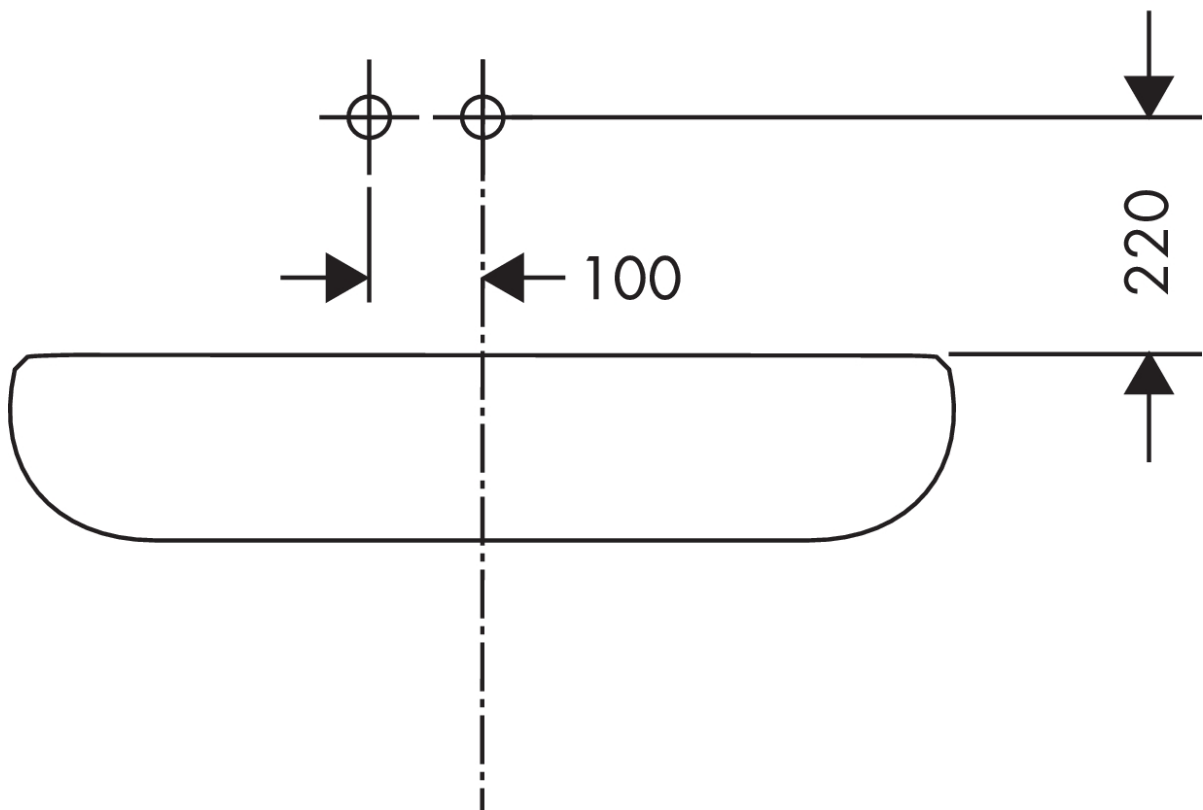

AXOR Citterio

Single lever basin mixer for concealed installation wall-mounted with pin handle, spout 220 mm and plate

Surfaces: **Chrome** Article Number: **39115000**

Description

product features

- consists of: single lever basin mixer for concealed installation wall-mounted, waste set
- projection: 220 mm
- spray type: normal spray
- maximum flow rate at 3 bar: 5 l/min
- joystick ceramic cartridge
- suitable for continuous flow water heaters
- non-closing waste set
- connection type: basic set
- connection dimension: DN15
- handle can be positioned on the right or left, depends on the basic set installation

Technology

Certificates

Product image

Scale drawing

Flowchart

AXOR Citterio
Single lever basin mixer for concealed installation wall-mounted with pin handle, spout 220 mm and plate

Surfaces: **Chrome** Article Number: **39115000**

Installation examples

AXOR Citterio

Single lever basin mixer for concealed installation wall-mounted with pin handle, spout 220 mm and plate

Surfaces: **Chrome** Article Number: **39115000**

Exploded Drawing