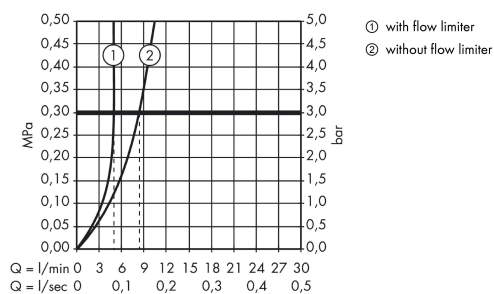

Technology

Certificates

Product image

Scale drawing

Flowchart

AXOR Citterio
Single lever basin mixer for concealed installation wall-mounted with pin handle, spout 220 mm and plate

Surfaces: **Chrome** Article Number: **39115000**