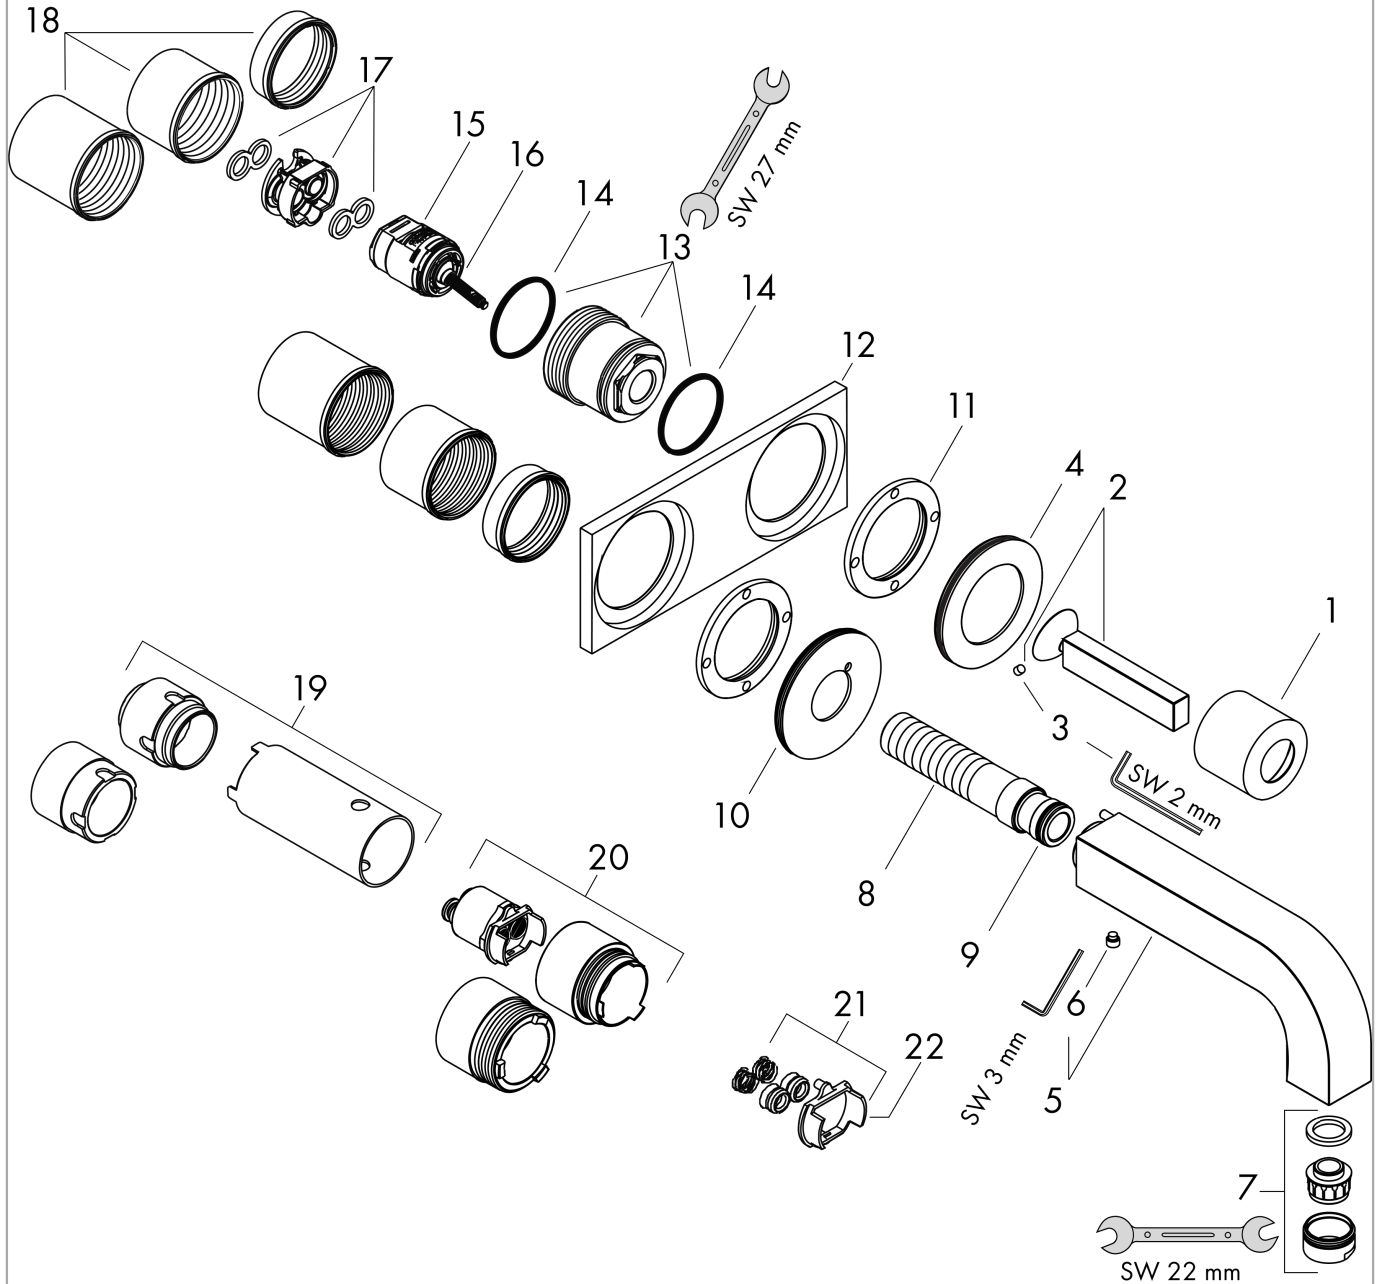

Installation examples

AXOR Citterio

Single lever basin mixer for concealed installation wall-mounted with pin handle, spout 220 mm and plate

Surfaces: **Chrome** Article Number: **39115000**

Exploded Drawing

Year of production: >01/10

AXOR Citterio

Single lever basin mixer for concealed installation wall-mounted with pin handle, spout 220 mm and plate

Surfaces: **Chrome** Article Number: **39115000**

Spare part list

Year of production: >01/10

Pos.	Description	Article Number	Price	PU
1	flange	96908000	€ 35,94	1
2	handle	39092000	€ 124,95	1
3	hollow set screw M4x6	97767000	€ 3,21	1
4	escutcheon for handle	96912000	€ 44,63	1
5	spout 220 mm	97239000	€ 539,55	1
6	hollow set screw M6x6	97660000	€ 3,21	1
7	aerator M24x1 (5 l/min)	13185000	-	1
8	connecting thread G½	97228000	€ 44,63	1
9	O-ring 16x2,5	98134000	€ 3,21	1
10	escutcheon for spout	97695000	€ 57,12	1
11	nut	97601000	€ 18,33	1
12	escutcheon	96914000	€ 203,97	1
13	nut	95645000	€ 35,94	1
14	O-ring 34x2	98383000	€ 5,24	1
15	cartridge, assy	96339000	€ 70,57	1
16	O-ring 21,95x1,78	95169000	€ 3,21	1
17	adapter for cartridge	95644000	€ 13,92	1
18	fixing set	97971000	€ 35,94	1
19	extension set for 38111180	38982000	€ 162,08	1
20	extension set 25 mm for 13622180	31971000	-	1
21	conversion kit	95643000	€ 35,94	1
22	adapter for cartridge	97280000	€ 5,24	1
a	waste	50001000	-	1
b	base body	13622180	-	1
c	service tool for disassembling the handle	92124000	€ 124,95	1
d	adapter for exchanged connections	93561000	€ 249,90	1