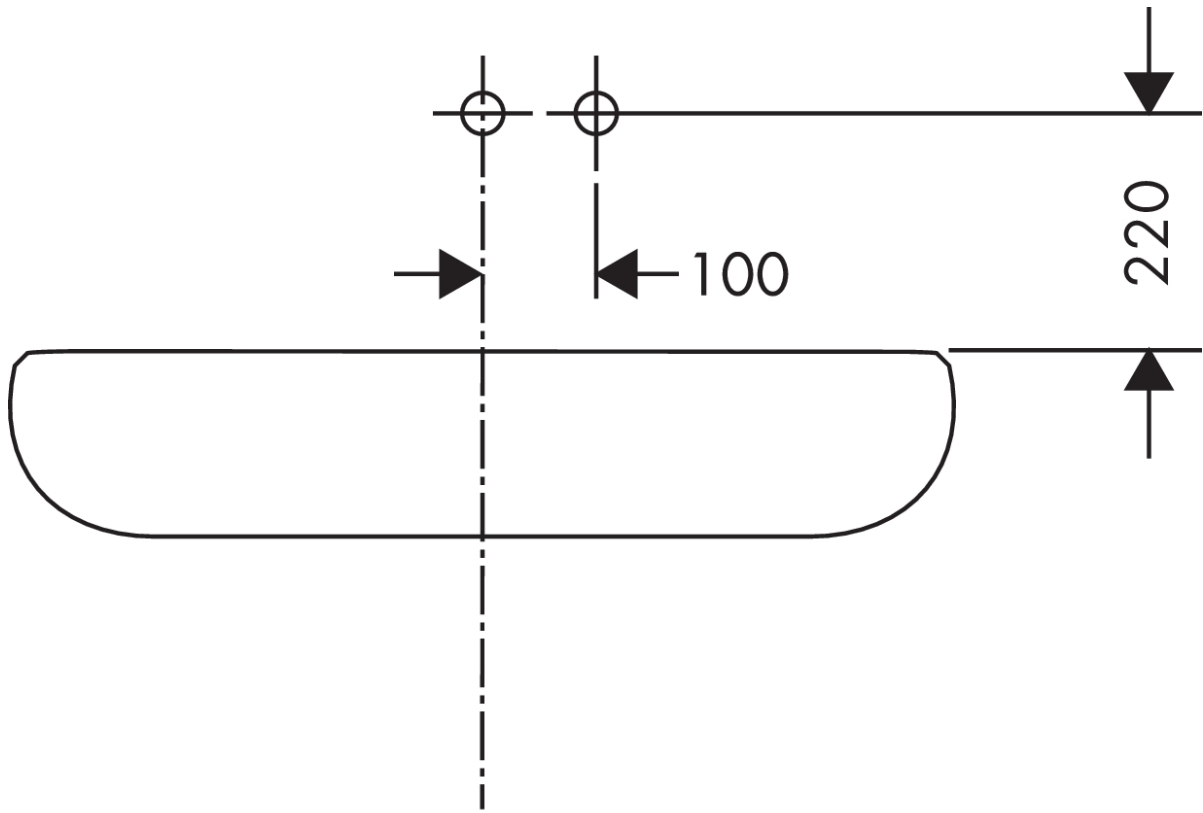

AXOR Citterio

Single lever basin mixer for concealed installation wall-mounted with pin handle, spout 220 mm and plate

Surfaces: **Chrome** Article Number: **39115000**

Description

product features

- consists of: single lever basin mixer for concealed installation wall-mounted, waste set
- projection: 220 mm
- spray type: normal spray
- maximum flow rate at 3 bar: 5 l/min
- joystick ceramic cartridge
- suitable for continuous flow water heaters
- non-closing waste set
- connection type: basic set
- connection dimension: DN15
- handle can be positioned on the right or left, depends on the basic set installation

Technology

Certificates

Product image

Scale drawing

Flowchart

AXOR Citterio
Single lever basin mixer for concealed installation wall-mounted with pin handle, spout 220 mm and plate

Surfaces: **Chrome** Article Number: **39115000**

Installation examples

AXOR Citterio

Single lever basin mixer for concealed installation wall-mounted with pin handle, spout 220 mm and plate

Surfaces: **Chrome** Article Number: **39115000**

Exploded Drawing