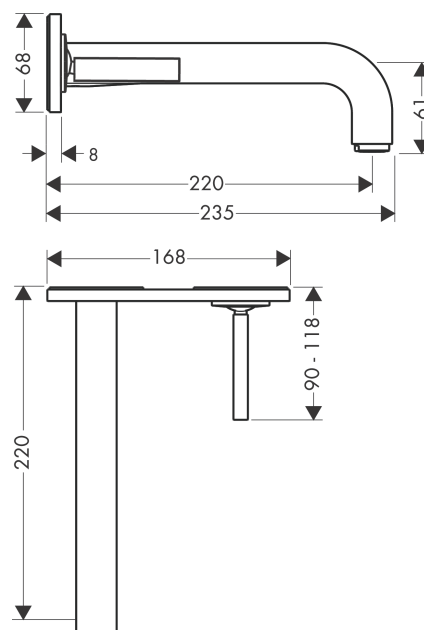

Technology

Certificates

Product image

Scale drawing

Flowchart

AXOR Citterio
Single lever basin mixer for concealed installation wall-mounted with pin handle, spout 220 mm and plate

Surfaces: **Chrome** Article Number: **39115000**

Installation examples

AXOR Citterio

Single lever basin mixer for concealed installation wall-mounted with pin handle, spout 220 mm and plate

Surfaces: **Chrome** Article Number: **39115000**

Exploded Drawing

Year of production: >01/10

Pos.	Description	Article Number	Price	PU
1	flange	96908000	€ 35,94	1
2	handle	39092000	€ 124,95	1
3	hollow set screw M4x6	97767000	€ 3,21	1
4	escutcheon for handle	96912000	€ 44,63	1
5	spout 220 mm	97239000	€ 539,55	1
6	hollow set screw M6x6	97660000	€ 3,21	1
7	aerator M24x1 (5 l/min)	13185000	-	1
8	connecting thread G½	97228000	€ 44,63	1
9	O-ring 16x2,5	98134000	€ 3,21	1
10	escutcheon for spout	97695000	€ 57,12	1
11	nut	97601000	€ 18,33	1
12	escutcheon	96914000	€ 203,97	1
13	nut	95645000	€ 35,94	1
14	O-ring 34x2	98383000	€ 5,24	1
15	cartridge, assy	96339000	€ 70,57	1
16	O-ring 21,95x1,78	95169000	€ 3,21	1
17	adapter for cartridge	95644000	€ 13,92	1
18	fixing set	97971000	€ 35,94	1
19	extension set for 38111180	38982000	€ 162,08	1
20	extension set 25 mm for 13622180	31971000	-	1
21	conversion kit	95643000	€ 35,94	1
22	adapter for cartridge	97280000	€ 5,24	1
a	waste	50001000	-	1
b	base body	13622180	-	1
c	service tool for disassembling the handle	92124000	€ 124,95	1
d	adapter for exchanged connections	93561000	€ 249,90	1