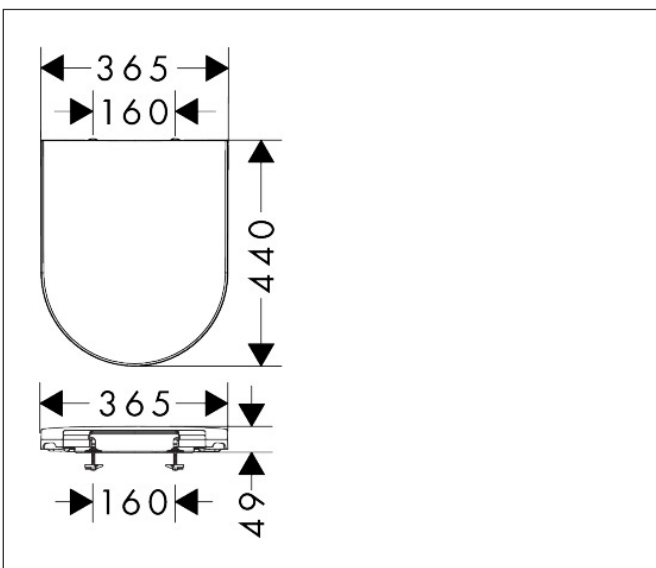

Brand hansgrohe
 Art. Name **EluPura Original S** WC seat and cover with SoftClose and QuickRelease
 Art. Nr. 60148450
 Surface White

Product picture

Features

- consists of: WC seat and cover
- material: urea
- material hinges: steel
- SoftClose: gently closing seat and cover
- QuickRelease: quickly removable toilet seat
- degree of gloss: glossy
- removable for cleaning
- for mounting from the top

Drawing

Technology

Brand hansgrohe
Art. Name **EluPura Original S** WC seat and cover with SoftClose and QuickRelease
Art. Nr. 60148450
Surface White

Spare Parts Drawing for build year: >04/24

Brand hansgrohe
 Art. Name **EluPura Original S** WC seat and cover with SoftClose and QuickRelease
 Art. Nr. 60148450
 Surface White