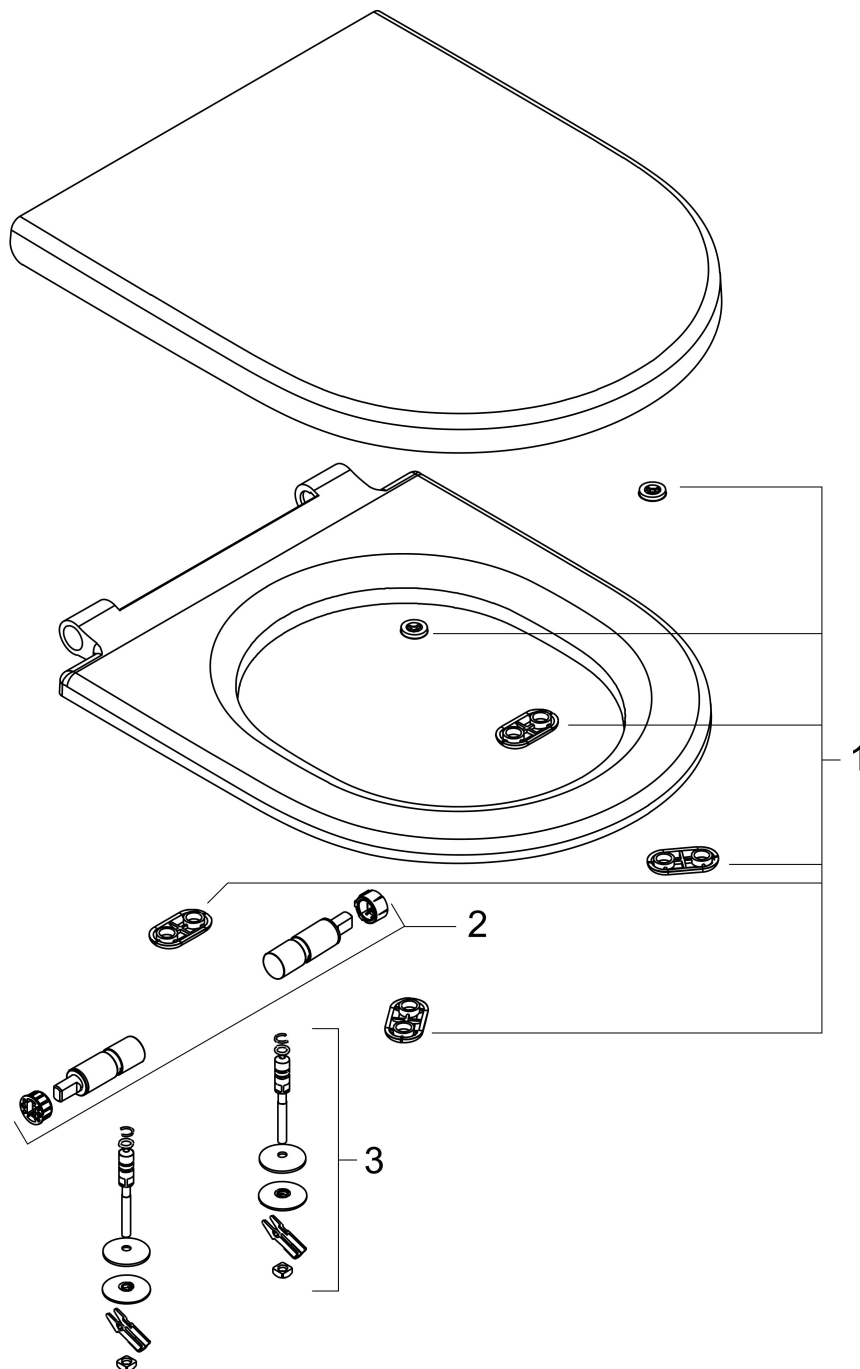

Brand hansgrohe
 Art. Name **EluPura Original S** WC seat and cover with SoftClose and QuickRelease
 Art. Nr. 60148450
 Surface White

Product picture

Features

- consists of: WC seat and cover
- material: urea
- material hinges: steel
- SoftClose: gently closing seat and cover
- QuickRelease: quickly removable toilet seat
- degree of gloss: glossy
- removable for cleaning
- for mounting from the top

Drawing

Technology

Brand hansgrohe
Art. Name **EluPura Original S** WC seat and cover with SoftClose and QuickRelease
Art. Nr. 60148450
Surface White

Spare Parts Drawing for build year: >04/24

Brand hansgrohe
 Art. Name **EluPura Original S** WC seat and cover with SoftClose and QuickRelease
 Art. Nr. 60148450
 Surface White

Spare parts list for build year: >04/24

Pos.	Description	Articlenumber
1	Dambing for seat	94864000
2	Dambing for Lid (Best version)	87852000
3	mounting kit	94889000