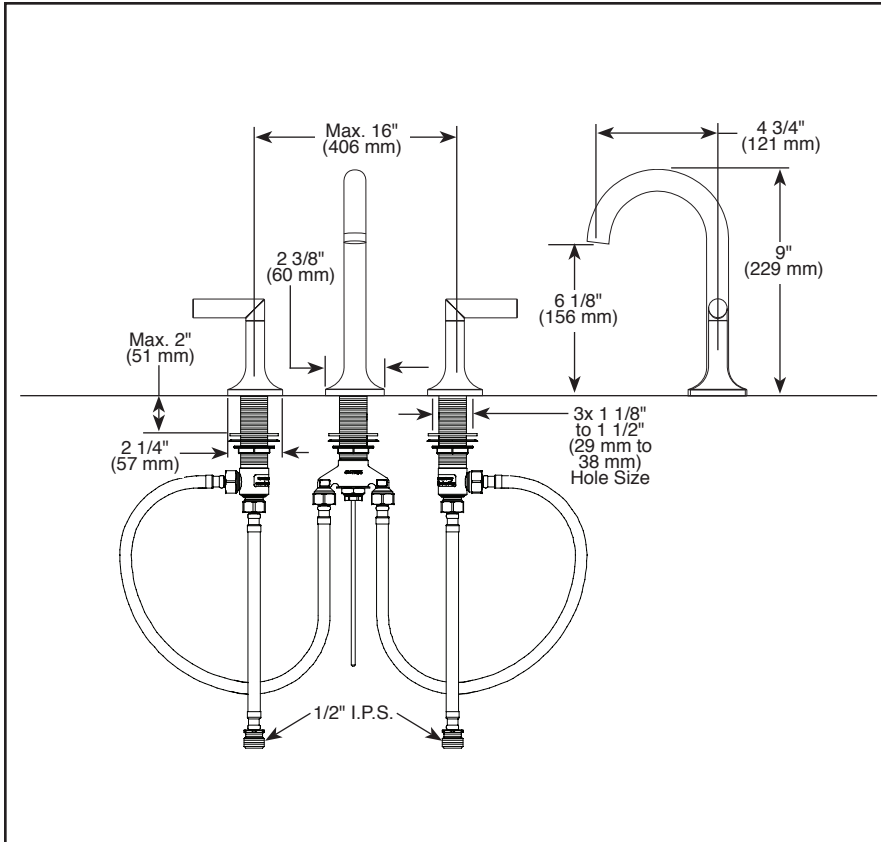

BRIZO®

LAVATORY FAUCET

- Odin™ Collection
- Two Handle Widespread Deck Mount

STANDARD SPECIFICATIONS:

- Max flow rate: 1.50 GPM @ 60 PSI, 5.68 L/Min @ 414 kPa
- Max flow rate (ECO models only): 1.20 GPM @ 60 PSI, 4.54 L/Min @ 414 kPa
- Three hole mount
- Ceramic cartridge
- Spout features hidden water-efficient laminar flow aerator
- Drain sold separately

Submitted Model No.: _____

Specific Features: _____

<p>RP72411▲ Grid Strainer Drain less overflow holes</p> 	<p>RP72413▲ Push Button Drain less overflow holes</p>  <p>2 3/4" (70 mm) Dia.</p>	<p>RP81627▲ Push Button Drain less overflow holes</p>  <p>1 5/8" (41 mm) Dia.</p>
<p>RP72412▲ Grid Strainer Drain with overflow holes</p> 	<p>RP72414▲ Push Button Drain with overflow holes</p>  <p>2 3/4" (70 mm) Dia.</p>	<p>RP81628▲ Push Button Drain with overflow holes</p>  <p>1 5/8" (41 mm) Dia.</p>