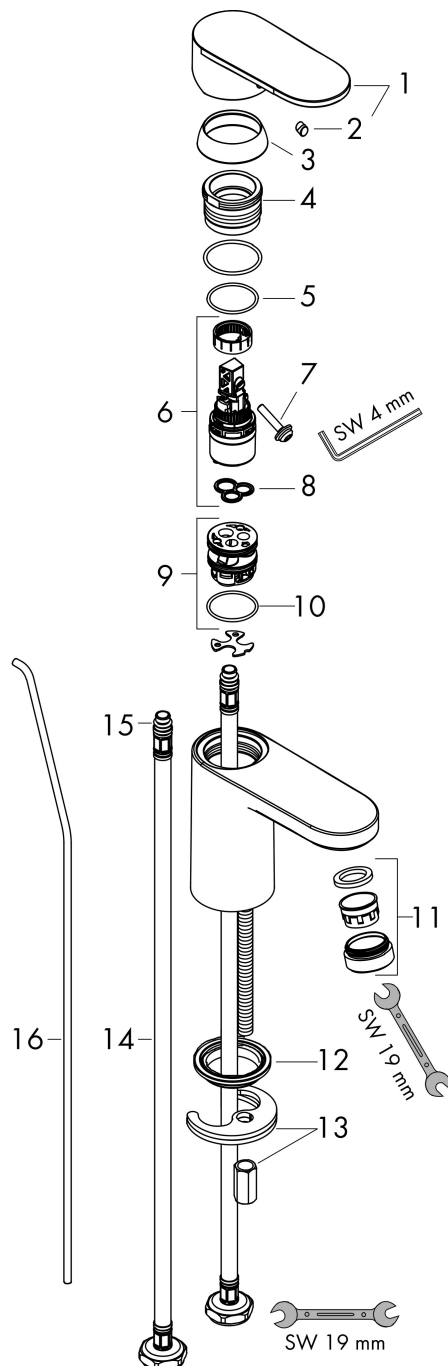

Brand hansgrohe
 Art. Name **Vernis Blend** Single lever basin mixer 70 with pop-up waste set
 Art. Nr. 71550000
 Surface Chrome

Product picture

Features

- consists of: single lever basin mixer, waste set
- ComfortZone: 70
- projection: 89 mm
- spout height: 71 mm
- handle variant: lever handle
- spray type: NormalSpray
- swiveling spray former
- maximum flow rate at 3 bar: 5 l/min
- ceramic cartridge
- temperature limitation adjustable
- suitable for continuous flow water heaters
- pop-up waste set G 1 1/4
- material waste set: synthetic
- connection type: G 3/8 hose connections
- connection dimension: DN15
- EU taxonomy: max. 6 l/min - Substantial Contribution (SC) possible

Drawing

Technology

Spray Types

Certificates

Brand hansgrohe
 Art. Name **Vernis Blend** Single lever basin mixer 70 with pop-up waste set
 Art. Nr. 71550000
 Surface Chrome

Flow chart

Brand hansgrohe
 Art. Name **Vernis Blend** Single lever basin mixer 70 with pop-up waste set
 Art. Nr. 71550000
 Surface Chrome

Spare Parts Drawing for build year: >01/21

Brand hansgrohe
 Art. Name **Vernis Blend** Single lever basin mixer 70 with pop-up waste set
 Art. Nr. 71550000
 Surface Chrome

Spare parts list for build year: >01/21

Pos.	Description	Articlenumber
1	handle	93678000
2	screw cover	96338000
3	flange	93680000
4	nut	93681000
5	O-ring 24x1,5	98434000
6	cartridge, assy	97685000
7	locking screw for handle	95140000
8	seal	98865000
9	adapter for cartridge	98866000
10	O-ring 23x2	98398000
11	aerator swivelling M24x1 (5 l/min)	93834000
12	seal Ø 42	98722000
13	fixing set	96016000
14	connection hose 450 mm M8x0,75 G3/8	97206000
15	O-ring 7x1,5	98422000
16	pull rod	93683000
a	pop up waste	92168000
b	lever arm 340mm (ball-Ø12mm)	96324000