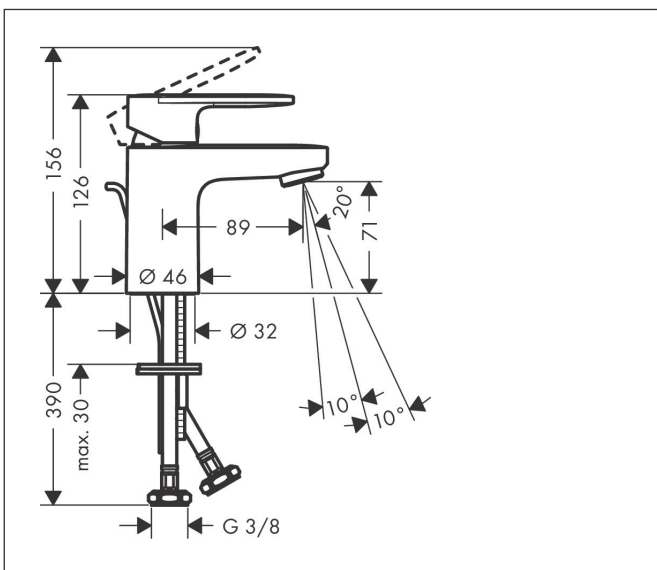

Brand hansgrohe
 Art. Name **Vernis Blend** Single lever basin mixer 70 with pop-up waste set
 Art. Nr. 71550000
 Surface Chrome

Product picture

Features

- consists of: single lever basin mixer, waste set
- ComfortZone: 70
- projection: 89 mm
- spout height: 71 mm
- handle variant: lever handle
- spray type: NormalSpray
- swiveling spray former
- maximum flow rate at 3 bar: 5 l/min
- ceramic cartridge
- temperature limitation adjustable
- suitable for continuous flow water heaters
- pop-up waste set G 1 1/4
- material waste set: synthetic
- connection type: G 3/8 hose connections
- connection dimension: DN15
- EU taxonomy: max. 6 l/min - Substantial Contribution (SC) possible

Drawing

Technology

Spray Types

Certificates

Brand hansgrohe
 Art. Name **Vernis Blend** Single lever basin mixer 70 with pop-up waste set
 Art. Nr. 71550000
 Surface Chrome

Flow chart

Brand hansgrohe
 Art. Name **Vernis Blend** Single lever basin mixer 70 with pop-up waste set
 Art. Nr. 71550000
 Surface Chrome

Spare Parts Drawing for build year: >01/21

Brand hansgrohe
 Art. Name **Vernis Blend** Single lever basin mixer 70 with pop-up waste set
 Art. Nr. 71550000
 Surface Chrome

Spare parts list for build year: >01/21

Pos.	Description	Articlenumber
1	handle	93678000
2	screw cover	96338000
3	flange	93680000
4	nut	93681000
5	O-ring 24x1,5	98434000
6	cartridge, assy	97685000
7	locking screw for handle	95140000
8	seal	98865000
9	adapter for cartridge	98866000
10	O-ring 23x2	98398000
11	aerator swivelling M24x1 (5 l/min)	93834000
12	seal Ø 42	98722000
13	fixing set	96016000
14	connection hose 450 mm M8x0,75 G3/8	97206000
15	O-ring 7x1,5	98422000
16	pull rod	93683000
a	pop up waste	92168000
b	lever arm 340mm (ball-Ø12mm)	96324000