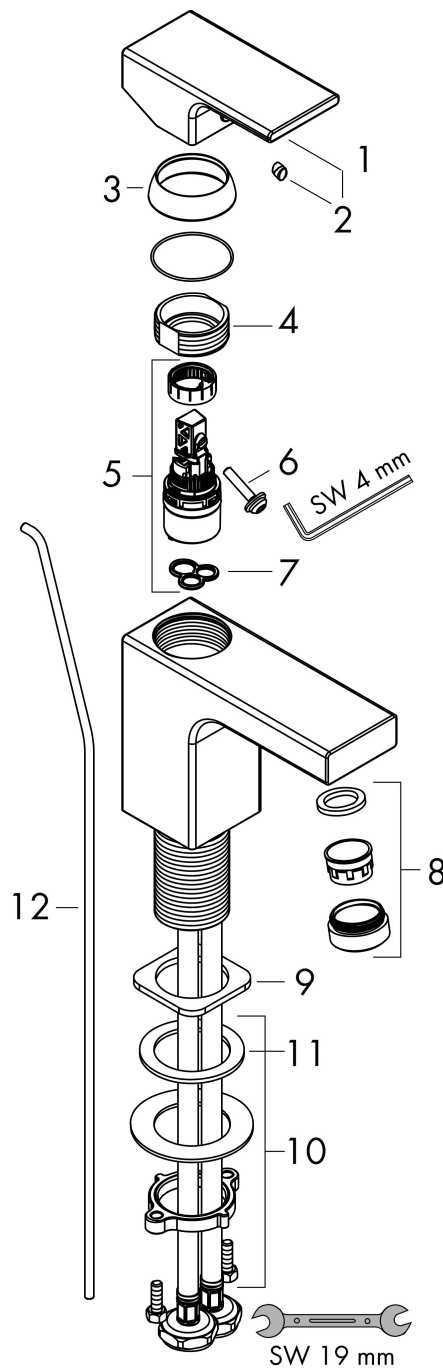

## Features

- consists of: single lever basin mixer, waste set
- ComfortZone: 100
- projection: 110 mm
- spout height: 95 mm
- handle variant: lever handle
- spray type: NormalSpray
- swiveling spray former
- maximum flow rate at 3 bar: 5 l/min
- ceramic cartridge
- temperature limitation adjustable
- suitable for continuous flow water heaters
- pop-up waste set G 1 1/4
- material waste set: synthetic
- connection type: G 3/8 hose connections
- connection dimension: DN15
- cold water in basic handle position
- EU taxonomy: max. 6 l/min - Substantial Contribution (SC) possible
- product listed in DGNB navigator

## Drawing

## Spare Parts Drawing for build year: >04/21

Brand hansgrohe  
 Art. Name **Vernis Shape** Single lever basin mixer 100 CoolStart with isolated water conduction and pop-up waste set  
 Art. Nr. 71594000  
 Surface Chrome

## Spare parts list for build year: >04/21

Pos.	Description	Articlenumber
1	handle	94209000
2	screw cover	96338000
3	flange	93680000
4	nut	93686000
5	cartridge, assy	97685000
6	locking screw for handle	95140000
7	seal	98865000
8	aerator swivelling M24x1 (5 l/min)	93834000
9	seal	93687000
10	fixing set (Ø 32)	13961000
11	lever collar	97548000
12	pull rod	93683000
a	pop up waste	92168000
b	fixation extension 35 mm	13898000