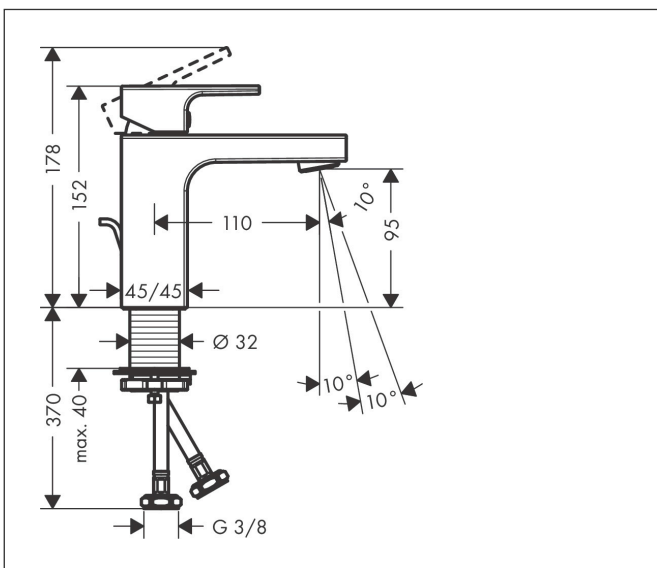

Drawing

Technology

Spray Types

Certificates