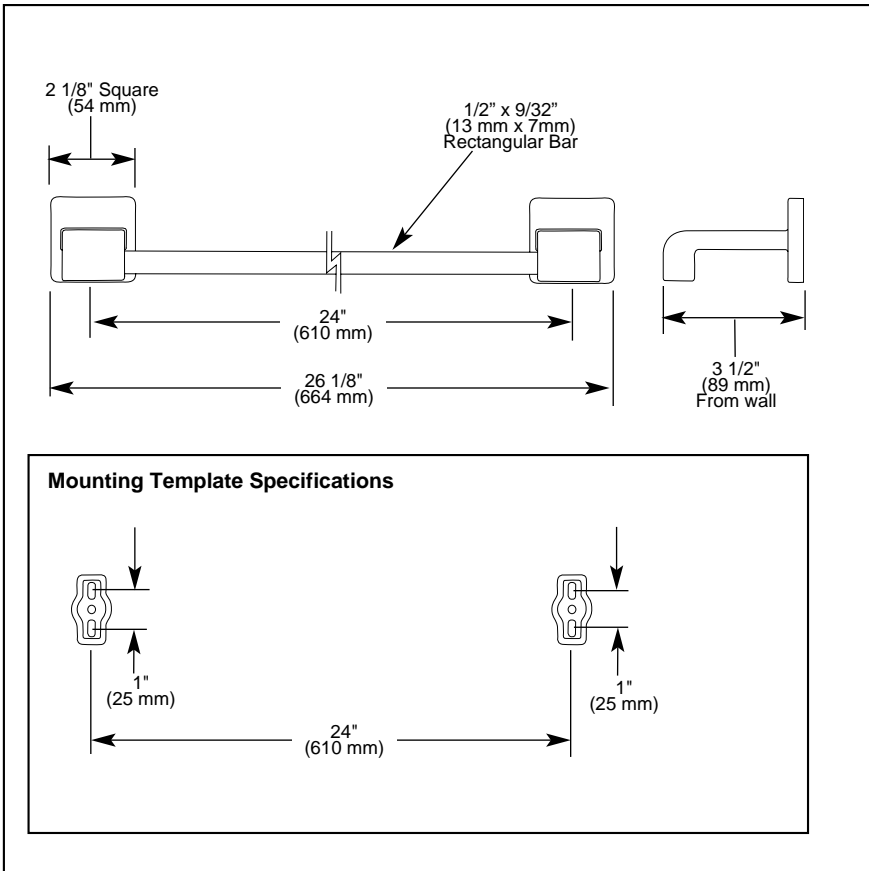

77524

Submitted Model No.: _____

Specific Features: _____

DELTA[®]

ACCESSORIES

■ 24" Towel Bar

STANDARD SPECIFICATIONS:

- Wood blocking is preferable behind all wall surfaces. If wood blocking is not available, the following fasteners are suggested: Tile/Masonry-Plastic or lead Anchors Plaster/drywall-Toggle bolts.
- Mounting hardware and mounting template included with product.