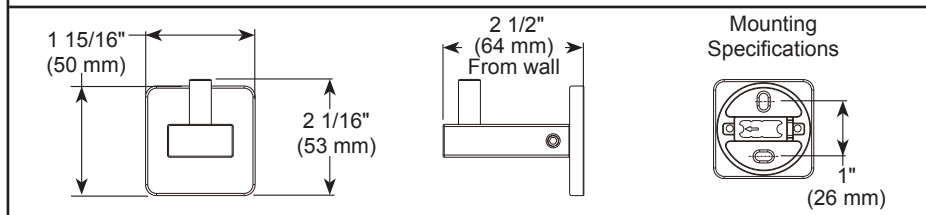

Specific Features / Característica Específica / Característica Específica/

EN

STANDARD SPECIFICATION:

- Modern contemporary design: defined by streamlined simplicity and rectangular look, modern square accessories complement any style of bathroom.
- Long-lasting: solid metal construction for durability and reliability.
- Corrosion resistant finish will not fade or tarnish over a period.
- Easy to install: required a hole size of $\varnothing 1/4"$ (6mm). All the mounting hardware included with the product.
- Comes in a combo set of 4 accessories.

AVAILABLE FINISHES:

- Polished Chrome

ES

ESPECIFICACIÓN ESTÁNDAR:

- Diseño contemporáneo moderno: definido por la simplicidad aerodinámica y la apariencia suave rectangular, Los accesorios cuadrados modernos complementan cualquier estilo de baño.
- Larga duración: construcción de metal sólido para mayor durabilidad y fiabilidad.
- El acabado resistente a la corrosión no se desvanecerá ni se empañará durante un período de tiempo.
- Fácil de instalar: requirió un tamaño de orificio de $\varnothing 1/4"$ (6mm). Todo el hardware de montaje incluido con el producto.
- Viene en un conjunto combinado de 4 accesorios.

ACABADOS DISPONIBLES:

- Cromo Pulido

PT

ESPECIFICAÇÃO ESTÁNDAR:

- Design moderno e contemporâneo: definida pela sua simplicidade aerodinâmica e aparência retangular suave, acessórios quadrados modernos complementam qualquer estilo de banheiro.
- De longa duração: construção em metal sólido para durabilidade e confiabilidade.
- O acabamento resistente à corrosão não desbota nem mancha com o tempo.
- Fácil de instalar: exigia um tamanho de furo de $\varnothing 1/4"$ (6mm). Todo o hardware de montagem incluído com o produto.
- Vem em um conjunto combo de 4 acessórios.

ACABAMENTOS DISPONÍVEIS :

- Metal Polido