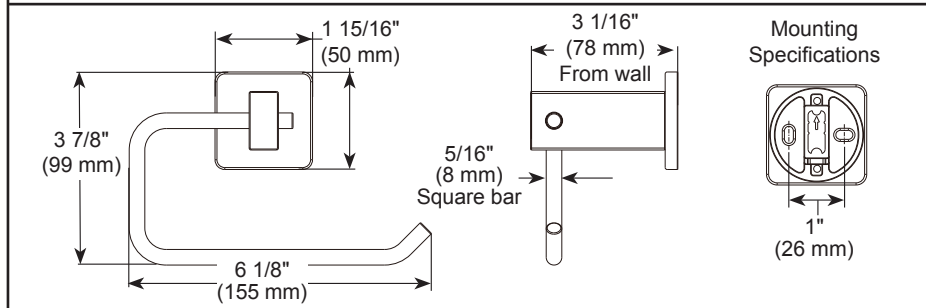

Specific Features / Característica Específica / Característica Específica/

EN

STANDARD SPECIFICATION:

- Modern contemporary design: defined by streamlined simplicity and rectangular look, modern square accessories complement any style of bathroom.
- Long-lasting: solid metal construction for durability and reliability.
- Corrosion resistant finish will not fade or tarnish over a period.
- Easy to install: required a hole size of $\varnothing 1/4"$ (6mm). All the mounting hardware included with the product.
- Comes in a combo set of 4 accessories.

AVAILABLE FINISHES:

- Polished Chrome

ES

ESPECIFICACIÓN ESTÁNDAR:

- Diseño contemporáneo moderno: definido por la simplicidad aerodinámica y la apariencia suave rectangular, Los accesorios cuadrados modernos complementan cualquier estilo de baño.
- Larga duración: construcción de metal sólido para mayor durabilidad y fiabilidad.
- El acabado resistente a la corrosión no se desvanecerá ni se empañará durante un período de tiempo.
- Fácil de instalar: requirió un tamaño de orificio de $\varnothing 1/4"$ (6mm). Todo el hardware de montaje incluido con el producto.
- Viene en un conjunto combinado de 4 accesorios.

ACABADOS DISPONIBLES:

- Cromo Pulido

PT

ESPECIFICAÇÃO ESTÁNDAR:

- Design moderno e contemporâneo: definida pela sua simplicidade aerodinâmica e aparência retangular suave, acessórios quadrados modernos complementam qualquer estilo de banheiro.
- De longa duração: construção em metal sólido para durabilidade e confiabilidade.
- O acabamento resistente à corrosão não desbota nem mancha com o tempo.
- Fácil de instalar: exigia um tamanho de furo de $\varnothing 1/4"$ (6mm). Todo o hardware de montagem incluído com o produto.
- Vem em um conjunto combo de 4 acessórios.

ACABAMENTOS DISPONÍVEIS :

- Metal Polido