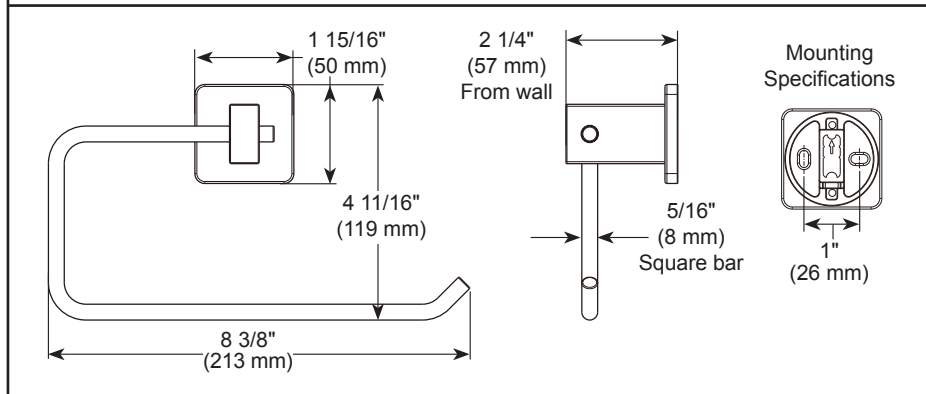

Specific Features / Característica Específica / Característica Específica/

EN

STANDARD SPECIFICATION:

- Modern contemporary design: defined by streamlined simplicity and rectangular look, modern square accessories complement any style of bathroom.
- Long-lasting: solid metal construction for durability and reliability.
- Corrosion resistant finish will not fade or tarnish over a period.
- Easy to install: required a hole size of $\varnothing 1/4"$ (6mm). All the mounting hardware included with the product.
- Comes in a combo set of 4 accessories.

AVAILABLE FINISHES:

- Polished Chrome

ES

ESPECIFICACIÓN ESTÁNDAR:

- Diseño contemporáneo moderno: definido por la simplicidad aerodinámica y la apariencia suave rectangular, Los accesorios cuadrados modernos complementan cualquier estilo de baño.
- Larga duración: construcción de metal sólido para mayor durabilidad y fiabilidad.
- El acabado resistente a la corrosión no se desvanecerá ni se empañará durante un período de tiempo.
- Fácil de instalar: requirió un tamaño de orificio de $\varnothing 1/4"$ (6mm). Todo el hardware de montaje incluido con el producto.
- Viene en un conjunto combinado de 4 accesorios.

ACABADOS DISPONIBLES:

- Cromo Pulido

PT

ESPECIFICAÇÃO ESTÁNDAR:

- Design moderno e contemporâneo: definida pela sua simplicidade aerodinâmica e aparência retangular suave, acessórios quadrados modernos complementam qualquer estilo de banheiro.
- De longa duração: construção em metal sólido para durabilidade e confiabilidade.
- O acabamento resistente à corrosão não desbota nem mancha com o tempo.
- Fácil de instalar: exigia um tamanho de furo de $\varnothing 1/4"$ (6mm). Todo o hardware de montagem incluído com o produto.
- Vem em um conjunto combo de 4 acessórios.

ACABAMENTOS DISPONÍVEIS :

- Metal Polido