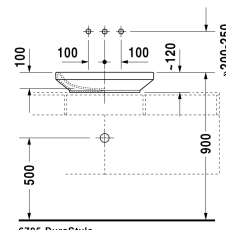

Wash bowl # 0349600000

| < 600 mm > |

Wash bowl	Dimension	Weight	Order number
ground, without overflow, without tap platform, fixings included, 600 mm			
Colors			
00 White Alpin			
Variant			
☒	600 x 380 mm	12.000 kg	0349600000
Sanitary ceramics with the special WonderGliss surface finish will remain clean and attractive-looking for a long time to come. When ordering WonderGliss please add a "1" as eleventh digit to the model number.			
Accessory			
Continuous flow waste for washbasins without overflow	50 mm	0.300 kg	005024
Design Siphon		1.500 kg	005036
Suitable products			
Vanity unit wall-mounted 1 pull-out compartment, countertop including one cut-out, 1000 x 550 mm	1000 x 550 mm		DS6784 L/R
Vanity unit for console compact 1 pull-out compartment, compartment consists of glass dividers and 2 boxes (small/large), 600 x 478 mm	600 x 478 mm		XL5400
Vanity unit for console compact 1 pull-out compartment, 620 x 477 mm	620 x 477 mm		LC5800
Vanity unit for console compact 1 pull-out compartment, 620 x 480 mm	620 x 480 mm		BR5100
Vanity unit for console compact 1 pull-out compartment, 632 x 478 mm	632 x 478 mm		XV5900
Vanity unit for console compact 1 pull-out compartment, 600 x 478 mm	600 x 478 mm		DS5300
Vanity unit wall-mounted compact 1 open compartment on the right side, 1000 x 480 mm	1000 x 480 mm		DE4919
Vanity unit wall-mounted compact 1 open compartment on the left side, 1000 x 480 mm	1000 x 480 mm		DE4939