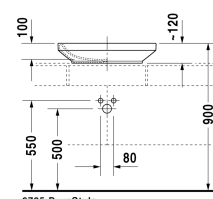

Wash bowl # 0349600000

| < 600 mm > |

Wash bowl	Dimension	Weight	Order number
ground, without overflow, without tap platform, fixings included, 600 mm			
Colors			
00 White Alpin			
Variant			
☒	600 x 380 mm	12.000 kg	0349600000
Sanitary ceramics with the special WonderGliss surface finish will remain clean and attractive-looking for a long time to come. When ordering WonderGliss please add a "1" as eleventh digit to the model number.			
Accessory			
Continuous flow waste for washbasins without overflow	50 mm	0.300 kg	005024
Design Siphon		1.500 kg	005036
Suitable products			
Vanity unit wall-mounted 1 pull-out compartment, countertop including one cut-out, 1000 x 550 mm	1000 x 550 mm		DS6784 L/R
Vanity unit for console compact 1 pull-out compartment, compartment consists of glass dividers and 2 boxes (small/large), 600 x 478 mm	600 x 478 mm		XL5400
Vanity unit for console compact 1 pull-out compartment, 620 x 477 mm	620 x 477 mm		LC5800
Vanity unit for console compact 1 pull-out compartment, 620 x 480 mm	620 x 480 mm		BR5100
Vanity unit for console compact 1 pull-out compartment, 632 x 478 mm	632 x 478 mm		XV5900
Vanity unit for console compact 1 pull-out compartment, 600 x 478 mm	600 x 478 mm		DS5300
Vanity unit wall-mounted compact 1 open compartment on the right side, 1000 x 480 mm	1000 x 480 mm		DE4919
Vanity unit wall-mounted compact 1 open compartment on the left side, 1000 x 480 mm	1000 x 480 mm		DE4939