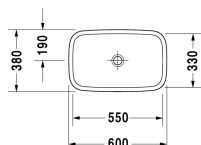

Wash bowl # 0349600000

| < 600 mm > |

Wash bowl	Dimension	Weight	Order number
ground, without overflow, without tap platform, fixings included, 600 mm			
Colors			
00 White Alpin			
Variant			
☒	600 x 380 mm	12.000 kg	0349600000
Sanitary ceramics with the special WonderGliss surface finish will remain clean and attractive-looking for a long time to come. When ordering WonderGliss please add a "1" as eleventh digit to the model number.			
Accessory			
Continuous flow waste for washbasins without overflow	50 mm	0.300 kg	005024
Design Siphon		1.500 kg	005036
Suitable products			
Vanity unit wall-mounted 1 pull-out compartment, countertop including one cut-out, 1000 x 550 mm	1000 x 550 mm		DS6784 L/R
Vanity unit for console compact 1 pull-out compartment, compartment consists of glass dividers and 2 boxes (small/large), 600 x 478 mm	600 x 478 mm		XL5400
Vanity unit for console compact 1 pull-out compartment, 620 x 477 mm	620 x 477 mm		LC5800
Vanity unit for console compact 1 pull-out compartment, 620 x 480 mm	620 x 480 mm		BR5100
Vanity unit for console compact 1 pull-out compartment, 632 x 478 mm	632 x 478 mm		XV5900
Vanity unit for console compact 1 pull-out compartment, 600 x 478 mm	600 x 478 mm		DS5300
Vanity unit wall-mounted compact 1 open compartment on the right side, 1000 x 480 mm	1000 x 480 mm		DE4919
Vanity unit wall-mounted compact 1 open compartment on the left side, 1000 x 480 mm	1000 x 480 mm		DE4939