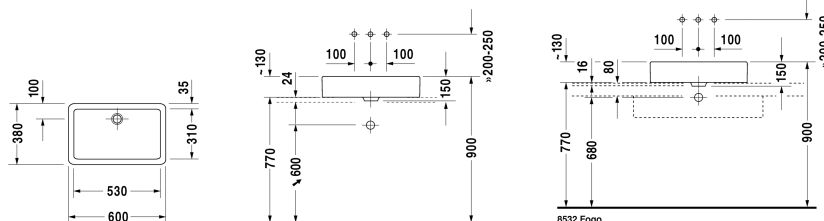

Wash bowl # 0455600000

|< 600 mm >|

Wash bowl	Dimension	Weight	Order number
ground, without overflow, without tap platform, fixings included, 600 mm			
Colors			
00 White Alpin			
Variant			
☒	600 x 380 mm	14.200 kg	0455600000
Sanitary ceramics with the special WonderGliss surface finish will remain clean and attractive-looking for a long time to come. When ordering WonderGliss please add a "1" as eleventh digit to the model number.			
Accessory			
Continuous flow waste for washbasins without overflow	50 mm	0.300 kg	005024
Design Siphon		1.500 kg	005036

All drawings contain the necessary measurements which are subject to standard tolerances. Exact measurements, in particular for customised installation scenarios, can only be taken from the finished ceramic piece.