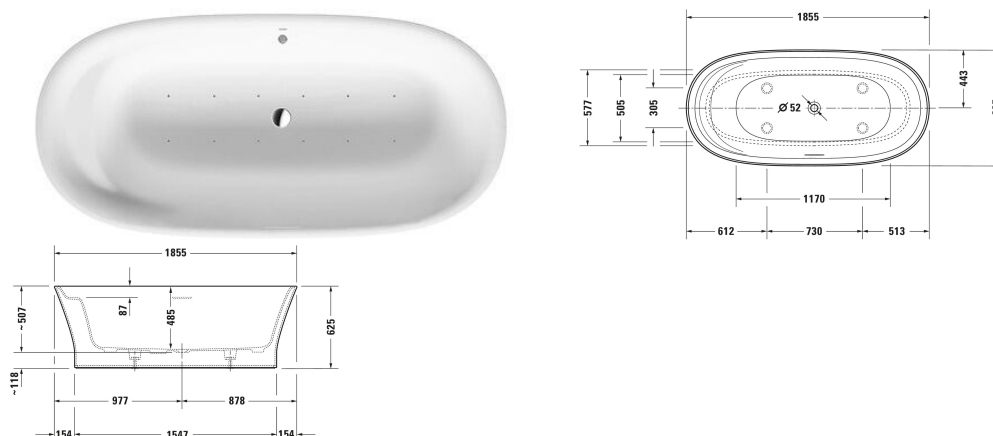

**Cape Cod Whirltub # 760330000AS0000**

|< 1855 mm >|

Whirltub	Dimension	Weight	Order number
Oval, 1855x885 mm, Freestanding, Seamless panel, White Matt, Polymer cast, DuroCast Plus, Number of backrests: 2, Incl. support frame, Incl. waste and overflow, Waste outlet position: Middle, Overflow position: Middle, Capacity: 205 l, Internal depth: 485 mm			
<b>Colors</b>			
00 White Alpin			
<b>Variant</b>			
Air-System, 50 Hz, Protection type: IPX5		125.000 kg	760330000AS0000
<b>Suitable products</b>			
Tub handle Chrome, 311 x 56 mm	311 x 56 mm		792804

*All drawings contain the necessary measurements which are subject to standard tolerances. They are stated in mm and are non-binding. Exact measurements, in particular for customised installation scenarios, can only be taken from the finished piece.*