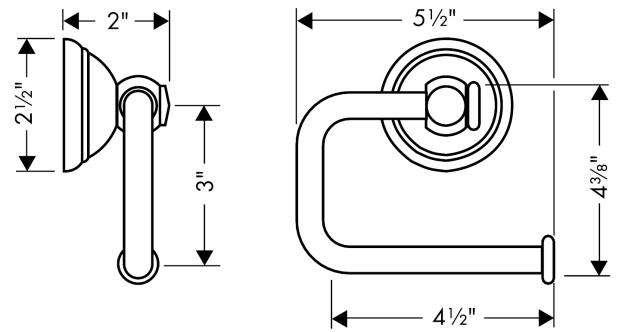

C Accessories
Toilet Paper Holder

Surface: **chrome** Part no. : **06093000**

Description

Features

- Wall-mounted
- Brass
- Metal holder
- With mounting material
- Concealed fastening

Item details

List Price \$ 149.00

Product image

Scale drawing

C Accessories
Toilet Paper Holder

Surface: **chrome** Part no. : **06093000**

Exploded drawing

Year of production: >07/04

C Accessories

Toilet Paper Holder

Surface: **chrome** Part no. : **06093000**

Spare parts list

Year of production: >**07/04**

Pos.	Description	Part no.	Price	PU
1	support element	96341000	-	1
2	mounting set	40915000	-	1