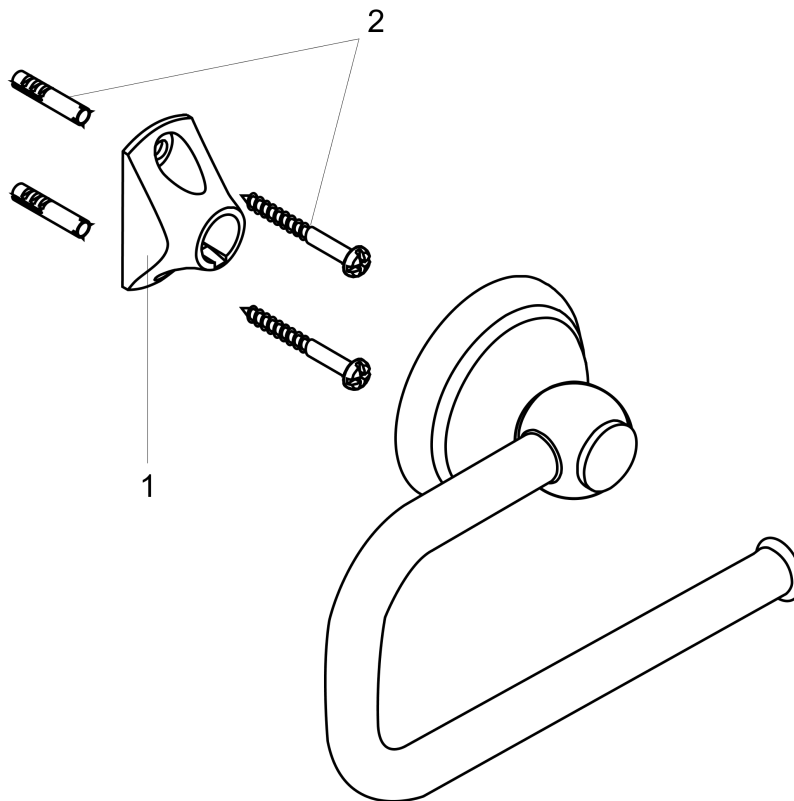

C Accessories
Toilet Paper Holder

Surface: **chrome** Part no. : **06093000**

Description

Features

- Wall-mounted
- Brass
- Metal holder
- With mounting material
- Concealed fastening

Item details

List Price \$ 149.00

Product image

Scale drawing

C Accessories
Toilet Paper Holder

Surface: **chrome** Part no. : **06093000**

Exploded drawing

Year of production: >07/04

C Accessories

Toilet Paper Holder

Surface: **chrome** Part no. : **06093000**

Spare parts list

Year of production: >**07/04**

Pos.	Description	Part no.	Price	PU
1	support element	96341000	-	1
2	mounting set	40915000	-	1