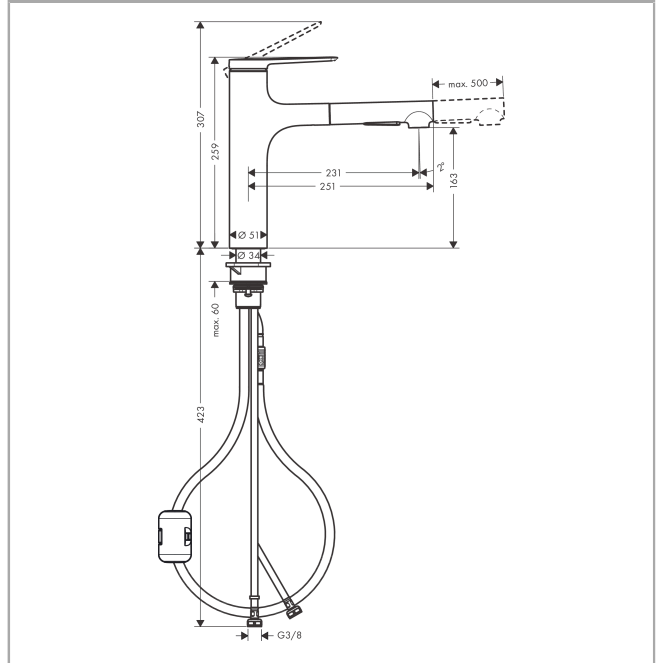

Zesis M33

Single lever kitchen mixer 160, pull-out spray, 2jet

Finish: **Chrome** Article Number: **74801000**

Description

product features

- ComfortZone 160
- swivel range 150°
- laminar spray, shower spray
- lockable shower spray, spray returns through pressing spray diverter and spray returns automatically through handle closing
- MagFit magnetic shower support
- quick connect hose
- connection dimension: DN15
- maximum flow rate at 3 bar: 8,2 l/min
- ceramic cartridge
- connection type: G 3/8 connections
- temperature limitation adjustable
- integrated non-return valve
- suitable for continuous flow water heaters
- extension length up to 50 cm

Technology

Design awards

Product image

Scale drawing

Zesis M33

Single lever kitchen mixer 160, pull-out spray, 2jet

Finish: **Chrome** Article Number: **74801000**

Flowchart

Zesis M33

Single lever kitchen mixer 160, pull-out spray, 2jet

Finish: **Chrome** Article Number: **74801000**

Exploded Drawing

Year of production: >12/21

Zesis M33

Single lever kitchen mixer 160, pull-out spray, 2jet

Finish: **Chrome** Article Number: **74801000**

Spare part list

Year of production: >12/21

Pos.	Description	Article Number	PC	PU
1	handle	94391000	9	1
2	screw cover	93735610	3	1
3	hollow set screw M5x5	98446000	1	1
4	flange	94388000	3	1
5	nut	94389000	9	1
6	O-ring 41x2	98212000	1	1
7	cartridge, assy	93895000	12	1
8	seal	95008000	3	1
9	filter	97735000	1	1
10	O-ring 18x1,5	98231000	1	1
11	handspray	94395000	12	1
12	aerator laminar M22x1 (15 l/min)	95909000	10	1
13	service tool	95910000	3	1
14	adapter for cartridge	95911000	6	1
15	O-Ring 30x2	98186000	1	1
16	O-ring 37x2	92115000	1	1
17	O-ring 44x2	94394000	1	1
18	O-ring 39x2	98158000	1	1
19	support	97523000	2	1
20	fixing set (Ø 34)	95049000	5	1
21	lever collar	97548000	1	1
22	weight	92500000	9	1
23	hose 1,25 m	95506000	12	1
24	connection hose 600 mm	92264000	9	1
25	connection hose	94267000	9	1
26	O-ring 6,6x1,6	93019000	1	1