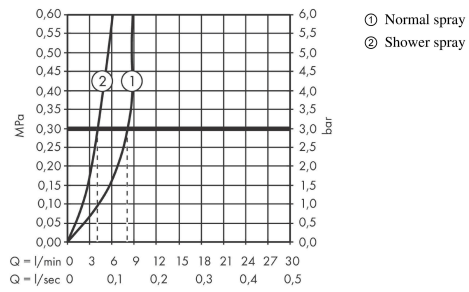

Zesis M33

Single lever kitchen mixer 160, pull-out spray, 2jet

Finish: **Chrome** Article Number: **74801000**

Description

product features

- ComfortZone 160
- swivel range 150°
- laminar spray, shower spray
- lockable shower spray, spray returns through pressing spray diverter and spray returns automatically through handle closing
- MagFit magnetic shower support
- quick connect hose
- connection dimension: DN15
- maximum flow rate at 3 bar: 8,2 l/min
- ceramic cartridge
- connection type: G 3/8 connections
- temperature limitation adjustable
- integrated non-return valve
- suitable for continuous flow water heaters
- extension length up to 50 cm

Technology

Design awards

Product image

Scale drawing

Zesis M33

Single lever kitchen mixer 160, pull-out spray, 2jet

Finish: **Chrome** Article Number: **74801000**

Flowchart