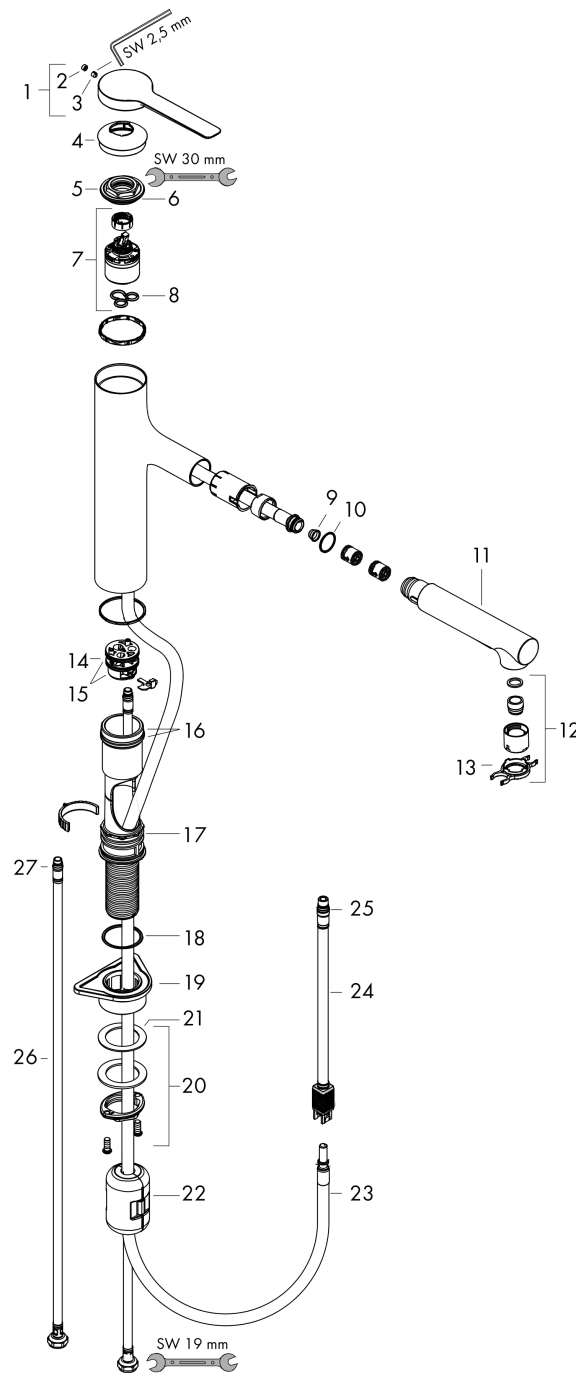

Zesis M33

Single lever kitchen mixer 160, pull-out spray, 2jet

Finish: **Chrome** Article Number: **74801000**

Description

product features

- ComfortZone 160
- swivel range 150°
- laminar spray, shower spray
- lockable shower spray, spray returns through pressing spray diverter and spray returns automatically through handle closing
- MagFit magnetic shower support
- quick connect hose
- connection dimension: DN15
- maximum flow rate at 3 bar: 8,2 l/min
- ceramic cartridge
- connection type: G 3/8 connections
- temperature limitation adjustable
- integrated non-return valve
- suitable for continuous flow water heaters
- extension length up to 50 cm

Technology

Design awards

Product image

Scale drawing

Zesis M33

Single lever kitchen mixer 160, pull-out spray, 2jet

Finish: **Chrome** Article Number: **74801000**

Flowchart

Zesis M33

Single lever kitchen mixer 160, pull-out spray, 2jet

Finish: **Chrome** Article Number: **74801000**

Exploded Drawing

Year of production: >12/21

Zesis M33

Single lever kitchen mixer 160, pull-out spray, 2jet

Finish: **Chrome** Article Number: **74801000**

Spare part list

Year of production: >12/21

Pos.	Description	Article Number	PC	PU
1	handle	94391000	9	1
2	screw cover	93735610	3	1
3	hollow set screw M5x5	98446000	1	1
4	flange	94388000	3	1
5	nut	94389000	9	1
6	O-ring 41x2	98212000	1	1
7	cartridge, assy	93895000	12	1
8	seal	95008000	3	1
9	filter	97735000	1	1
10	O-ring 18x1,5	98231000	1	1
11	handspray	94395000	12	1
12	aerator laminar M22x1 (15 l/min)	95909000	10	1
13	service tool	95910000	3	1
14	adapter for cartridge	95911000	6	1
15	O-Ring 30x2	98186000	1	1
16	O-ring 37x2	92115000	1	1
17	O-ring 44x2	94394000	1	1
18	O-ring 39x2	98158000	1	1
19	support	97523000	2	1
20	fixing set (Ø 34)	95049000	5	1
21	lever collar	97548000	1	1
22	weight	92500000	9	1
23	hose 1,25 m	95506000	12	1
24	connection hose 600 mm	92264000	9	1
25	connection hose	94267000	9	1
26	O-ring 6,6x1,6	93019000	1	1