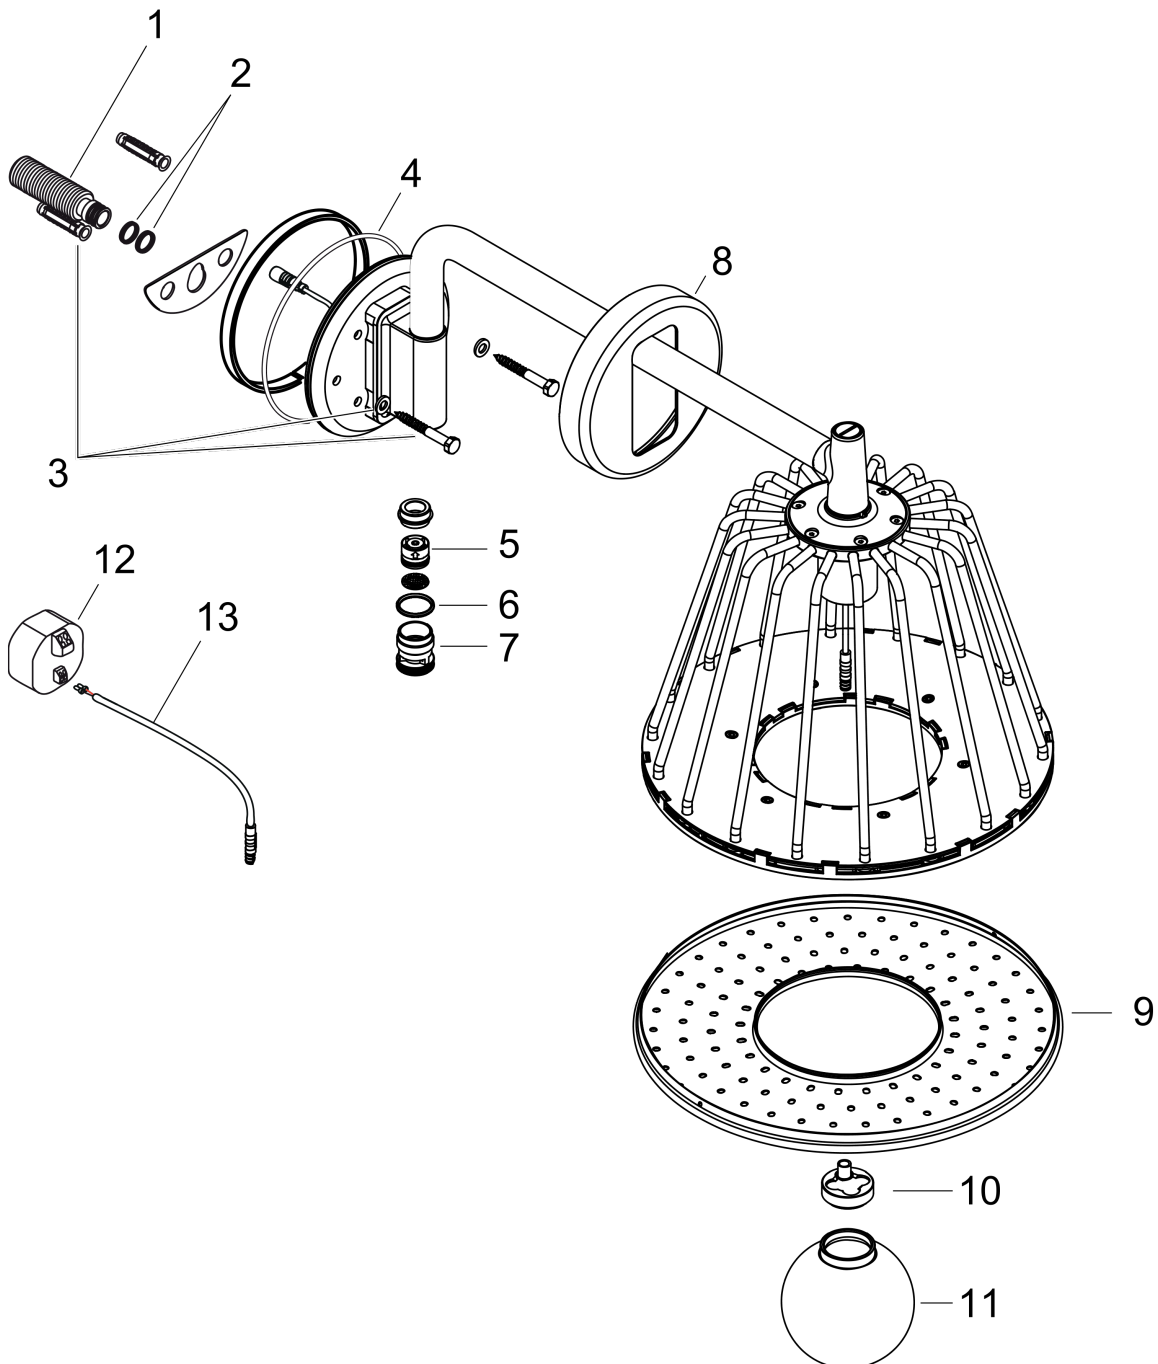

AXOR LampShower/Nendo
LampShower 275 1jet with shower arm
Finish: **Chrome** Article Number: **26031000**

product features

- consists of: overhead shower, shower arm
- shower head size: 275 mm
- spray type: Rain
- ball-joint: overhead shower angle adjustable
- material spray disc: metal
- shower arm length 380 mm
- shower arm swivels by 150°
- maximum flow rate at 3 bar: 13 l/min
- flow rate Rain spray (at 3 bar): 13 l/min
- minimum flow pressure: 2 bar
- spray zones: special spray image from placed inside spray nozzles on the inner diameter
- spray disc removable for cleaning
- installation: wall
- connection thread G ½
- connection dimension: DN15
- with integrated lighting
- illuminant: LED
- power supply: 12 V
- transformer power supply for concealed installation 12 V, 18 W
- input voltage: 100 - 240 V AC / 50 / 60 Hz
- output voltage: 12 V - DC
- colour temperature: 2700 K
- energy efficiency class: contains a light source of energy efficiency class G
- not suitable for continuous flow water heaters
- TÜV certified

Technology

AXOR LampShower/Nendo
LampShower 275 1jet with shower arm
 Finish: **Chrome** Article Number: **26031000**

Product image

Scale drawing

Flowchart

Q = l/min 0 3 6 9 12 15 18 21 24 27 30
 Q = l/sec 0 0,1 0,2 0,3 0,4 0,5

Exploded Drawing

Year of production: >02/22

AXOR LampShower/Nendo
LampShower 275 1jet with shower arm
 Finish: **Chrome** Article Number: **26031000**

Spare part list

Year of production: >02/22

Pos.		Article Number	PC	PU
1	connecting thread G½	92195000	11	1
2	O-ring 11x2	98127000	1	1
3	mounting kit	95430000	9	1
4	O-ring 100x2,5	98417000	4	1
5	non return valve DW 10	96456000	3	1
6	O-ring 17x2	98199000	1	1
7	plug	92202000	12	1
8	escutcheon	92193000	16	1
9	spray body	92181000	19	1
10	bulb	93006000	14	1
11	light glass	92182000	15	1
12	transformer	95585000	16	1
13	cable for illumination (12 V)	95586000	12	1
a	base body	26909180	99	1
b	Grease	90920000	5	1