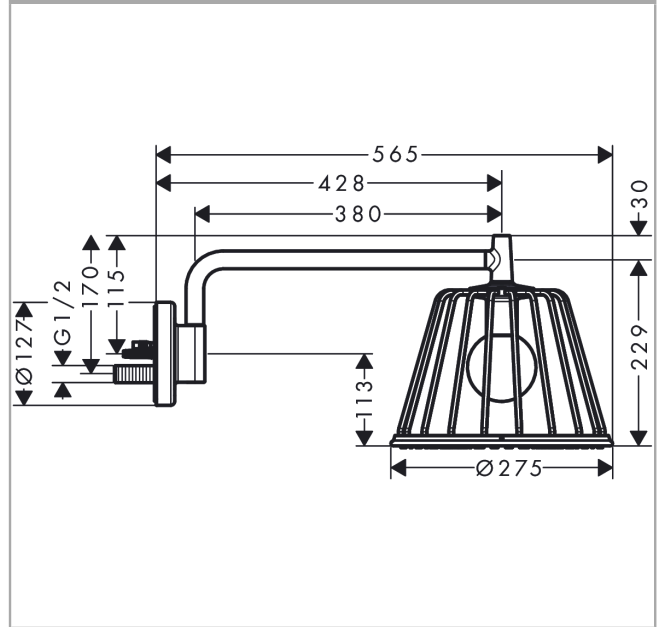

AXOR LampShower/Nendo
LampShower 275 1jet with shower arm
Finish: **Chrome** Article Number: **26031000**

product features

- consists of: overhead shower, shower arm
- shower head size: 275 mm
- spray type: Rain
- ball-joint: overhead shower angle adjustable
- material spray disc: metal
- shower arm length 380 mm
- shower arm swivels by 150°
- maximum flow rate at 3 bar: 13 l/min
- flow rate Rain spray (at 3 bar): 13 l/min
- minimum flow pressure: 2 bar
- spray zones: special spray image from placed inside spray nozzles on the inner diameter
- spray disc removable for cleaning
- installation: wall
- connection thread G ½
- connection dimension: DN15
- with integrated lighting
- illuminant: LED
- power supply: 12 V
- transformer power supply for concealed installation 12 V, 18 W
- input voltage: 100 - 240 V AC / 50 / 60 Hz
- output voltage: 12 V - DC
- colour temperature: 2700 K
- energy efficiency class: contains a light source of energy efficiency class G
- not suitable for continuous flow water heaters
- TÜV certified

Technology

AXOR LampShower/Nendo
LampShower 275 1jet with shower arm
 Finish: **Chrome** Article Number: **26031000**

Product image

Scale drawing

Flowchart

Q = l/min 0 3 6 9 12 15 18 21 24 27 30
 Q = l/sec 0 0,1 0,2 0,3 0,4 0,5

Exploded Drawing

Year of production: >02/22

AXOR LampShower/Nendo
LampShower 275 1jet with shower arm
 Finish: **Chrome** Article Number: **26031000**

Spare part list

Year of production: >02/22

Pos.		Article Number	PC	PU
1	connecting thread G½	92195000	11	1
2	O-ring 11x2	98127000	1	1
3	mounting kit	95430000	9	1
4	O-ring 100x2,5	98417000	4	1
5	non return valve DW 10	96456000	3	1
6	O-ring 17x2	98199000	1	1
7	plug	92202000	12	1
8	escutcheon	92193000	16	1
9	spray body	92181000	19	1
10	bulb	93006000	14	1
11	light glass	92182000	15	1
12	transformer	95585000	16	1
13	cable for illumination (12 V)	95586000	12	1
a	base body	26909180	99	1
b	Grease	90920000	5	1