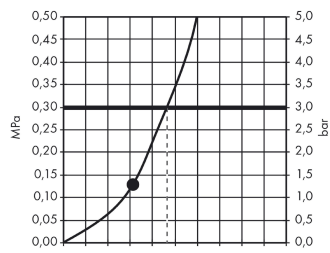

AXOR LampShower/Nendo
LampShower 275 1jet with shower arm
Finish: **Chrome** Article Number: **26031000**

product features

- consists of: overhead shower, shower arm
- shower head size: 275 mm
- spray type: Rain
- ball-joint: overhead shower angle adjustable
- material spray disc: metal
- shower arm length 380 mm
- shower arm swivels by 150°
- maximum flow rate at 3 bar: 13 l/min
- flow rate Rain spray (at 3 bar): 13 l/min
- minimum flow pressure: 2 bar
- spray zones: special spray image from placed inside spray nozzles on the inner diameter
- spray disc removable for cleaning
- installation: wall
- connection thread G ½
- connection dimension: DN15
- with integrated lighting
- illuminant: LED
- power supply: 12 V
- transformer power supply for concealed installation 12 V, 18 W
- input voltage: 100 - 240 V AC / 50 / 60 Hz
- output voltage: 12 V - DC
- colour temperature: 2700 K
- energy efficiency class: contains a light source of energy efficiency class G
- not suitable for continuous flow water heaters
- TÜV certified

Technology

AXOR LampShower/Nendo
LampShower 275 1jet with shower arm
 Finish: **Chrome** Article Number: **26031000**

Product image

Scale drawing

Flowchart

Q = l/min 0 3 6 9 12 15 18 21 24 27 30
 Q = l/sec 0 0,1 0,2 0,3 0,4 0,5