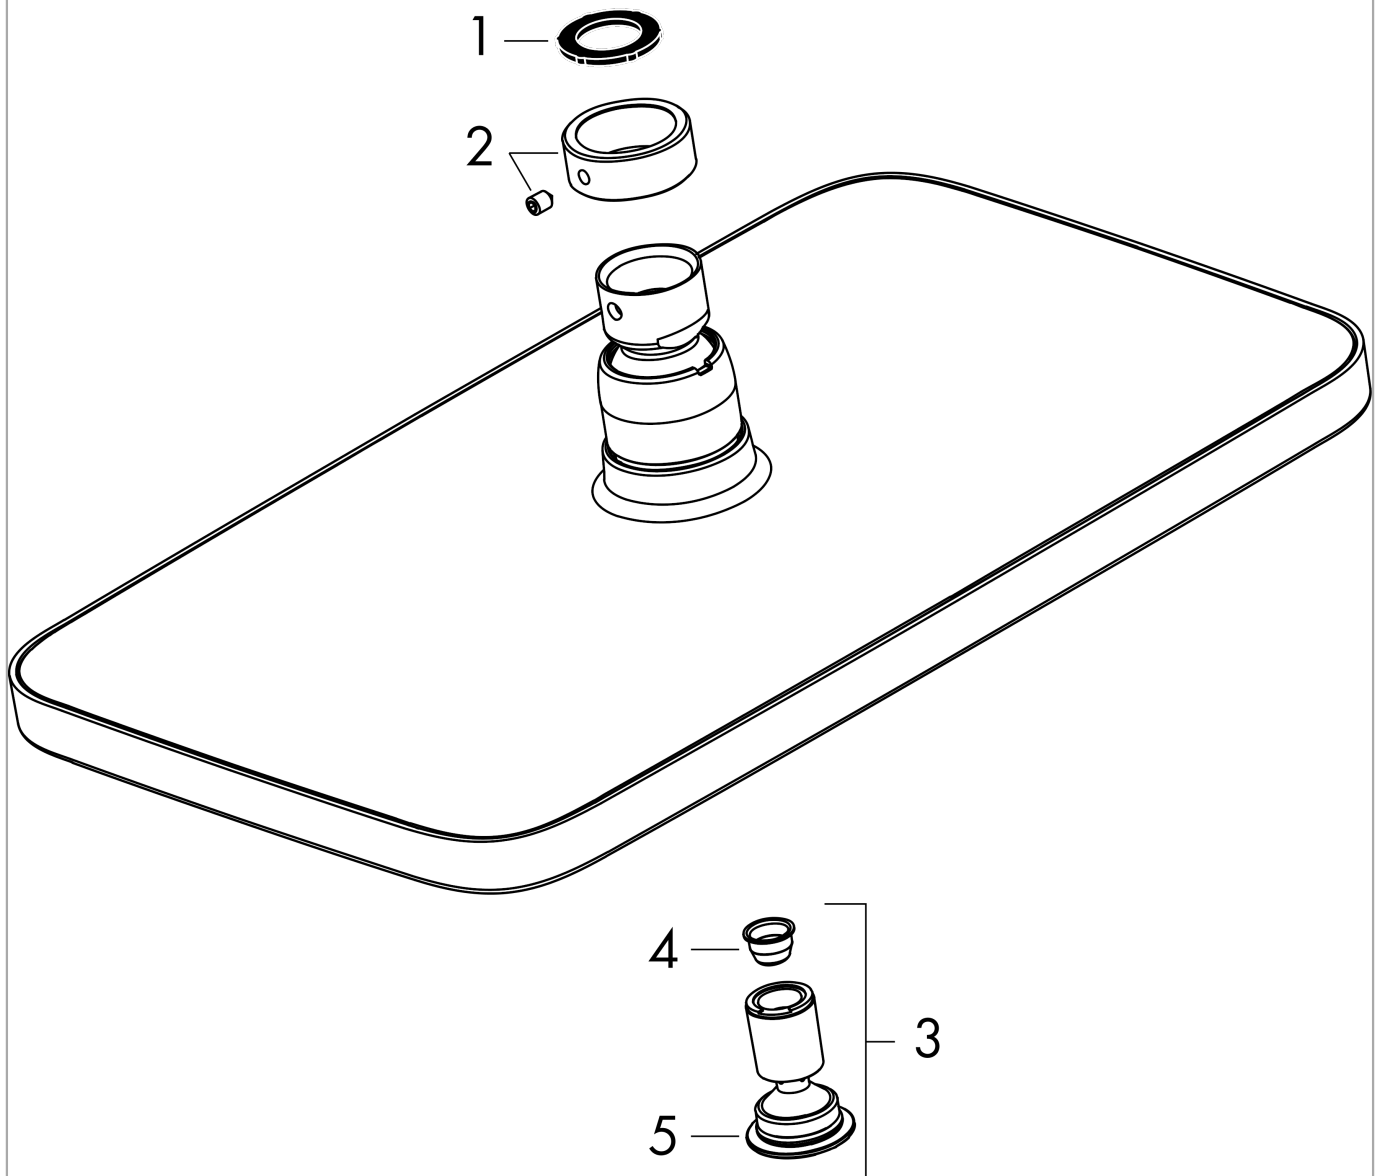

Croma E

Overhead shower 280 1jet

Surface: **Chrome** Article Number: **26257000**

Description

product features

- shower head size: 280 x 170 mm
- spray type: RainAir
- ball-joint: overhead shower angle adjustable
- material spray disc: metal
- maximum flow rate at 3 bar: 18,3 l/min
- function from: 9,8 l/min
- minimum flow pressure: 1,1 bar
- spray disc removable for cleaning
- installation: ceiling or wall
- connection thread G 1/2
- connection dimension: DN15
- suitable for continuous flow water heaters

Technology

Product image

Scale drawing

Flowchart

The consumption was measured in combination with the appropriate fittings (thermostat/mixer/in-wall valve) to reflect actual application in practice.

Croma E
Overhead shower 280 1jet
 Surface: **Chrome** Article Number: **26257000**

Exploded Drawing

Year of production: >04/19

Croma E

Overhead shower 280 1jet

Surface: **Chrome** Article Number: **26257000**

Spare part list

Year of production: >04/19

Pos.	Description	Article Number	Price	PU
1	seal	98058000	€ 3,21	1
2	lock washer	98942000	€ 18,33	1
3	air jet	95416000	€ 35,94	1
4	filter	97735000	€ 3,21	1
5	O-ring 15x2	98163000	€ 3,21	1