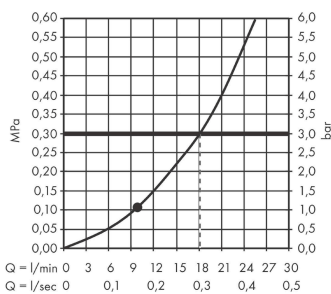

Croma E

Overhead shower 280 1jet

Surface: **Chrome** Article Number: **26257000**

Description

product features

- shower head size: 280 x 170 mm
- spray type: RainAir
- ball-joint: overhead shower angle adjustable
- material spray disc: metal
- maximum flow rate at 3 bar: 18,3 l/min
- function from: 9,8 l/min
- minimum flow pressure: 1,1 bar
- spray disc removable for cleaning
- installation: ceiling or wall
- connection thread G 1/2
- connection dimension: DN15
- suitable for continuous flow water heaters

Technology

Product image

Scale drawing

Flowchart

The consumption was measured in combination with the appropriate fittings (thermostat/mixer/in-wall valve) to reflect actual application in practice.

Croma E
Overhead shower 280 1jet
 Surface: **Chrome** Article Number: **26257000**

Exploded Drawing

Year of production: >04/19

Croma E

Overhead shower 280 1jet

Surface: **Chrome** Article Number: **26257000**

Spare part list

Year of production: >04/19

Pos.	Description	Article Number	Price	PU
1	seal	98058000	€ 3,21	1
2	lock washer	98942000	€ 18,33	1
3	air jet	95416000	€ 35,94	1
4	filter	97735000	€ 3,21	1
5	O-ring 15x2	98163000	€ 3,21	1