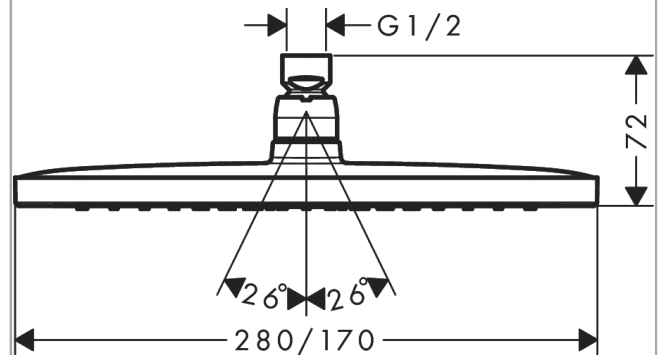

Croma E

Overhead shower 280 1jet

Surface: **Chrome** Article Number: **26257000**

Description

product features

- shower head size: 280 x 170 mm
- spray type: RainAir
- ball-joint: overhead shower angle adjustable
- material spray disc: metal
- maximum flow rate at 3 bar: 18,3 l/min
- function from: 9,8 l/min
- minimum flow pressure: 1,1 bar
- spray disc removable for cleaning
- installation: ceiling or wall
- connection thread G 1/2
- connection dimension: DN15
- suitable for continuous flow water heaters

Technology

Product image

Scale drawing

Flowchart

The consumption was measured in combination with the appropriate fittings (thermostat/mixer/in-wall valve) to reflect actual application in practice.

Croma E
Overhead shower 280 1jet
 Surface: **Chrome** Article Number: **26257000**

Exploded Drawing

Year of production: >04/19

Croma E

Overhead shower 280 1jet

Surface: **Chrome** Article Number: **26257000**

Spare part list

Year of production: >04/19

Pos.	Description	Article Number	Price	PU
1	seal	98058000	€ 3,21	1
2	lock washer	98942000	€ 18,33	1
3	air jet	95416000	€ 35,94	1
4	filter	97735000	€ 3,21	1
5	O-ring 15x2	98163000	€ 3,21	1