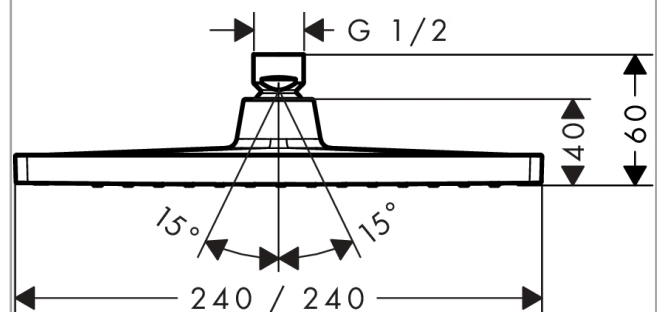

Crometta E

Overhead shower 240 1jet

Finish: **Chrome** Article Number: **26726000**

Description

product features

- shower head size: 240 x 240 mm
- spray type: Rain
- ball-joint: overhead shower angle adjustable
- material spray disc: plastic
- maximum flow rate at 3 bar: 15,9 l/min
- flow rate Rain spray (at 3 bar): 15,9 l/min
- function from: 8,9 l/min
- minimum flow pressure: 1 bar
- installation: ceiling or wall
- connection thread G ½
- connection dimension: DN15
- suitable for continuous flow water heaters

Technology

Certificates / Sustainability

Product image

Scale drawing

Flowchart

The consumption was measured in combination with the appropriate fittings (thermostat/mixer/ in-wall valve) to reflect actual application in practice.

Crometta E
Overhead shower 240 1jet
 Finish: **Chrome** Article Number: **26726000**

Exploded Drawing

Year of production: >04/16

Crometta E
Overhead shower 240 1jet
 Finish: **Chrome** Article Number: **26726000**