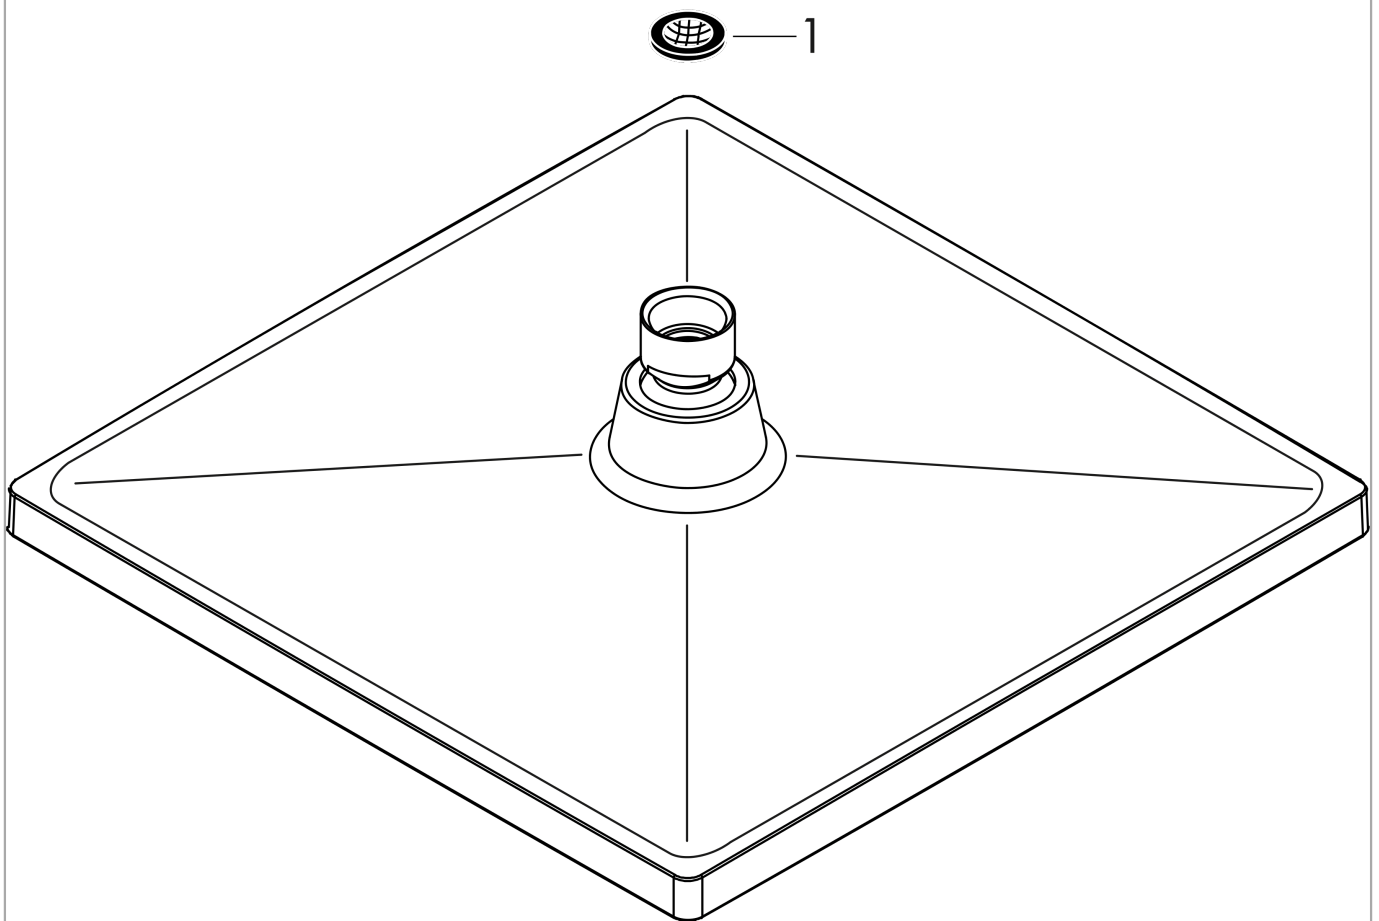

Crometta E

Overhead shower 240 1jet

Finish: **Chrome** Article Number: **26726000**

Description

product features

- shower head size: 240 x 240 mm
- spray type: Rain
- ball-joint: overhead shower angle adjustable
- material spray disc: plastic
- maximum flow rate at 3 bar: 15,9 l/min
- flow rate Rain spray (at 3 bar): 15,9 l/min
- function from: 8,9 l/min
- minimum flow pressure: 1 bar
- installation: ceiling or wall
- connection thread G ½
- connection dimension: DN15
- suitable for continuous flow water heaters

Technology

Certificates / Sustainability

Product image

Scale drawing

Flowchart

The consumption was measured in combination with the appropriate fittings (thermostat/mixer/ in-wall valve) to reflect actual application in practice.

Crometta E
Overhead shower 240 1jet
 Finish: **Chrome** Article Number: **26726000**

Exploded Drawing

Year of production: >04/16

Crometta E
Overhead shower 240 1jet
 Finish: **Chrome** Article Number: **26726000**