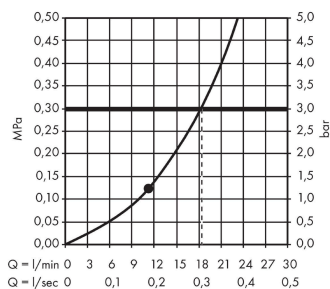

Crometta E

Overhead shower 240 1jet

Finish: **Chrome** Article Number: **26726000**

Description

product features

- shower head size: 240 x 240 mm
- spray type: Rain
- ball-joint: overhead shower angle adjustable
- material spray disc: plastic
- maximum flow rate at 3 bar: 15,9 l/min
- flow rate Rain spray (at 3 bar): 15,9 l/min
- function from: 8,9 l/min
- minimum flow pressure: 1 bar
- installation: ceiling or wall
- connection thread G ½
- connection dimension: DN15
- suitable for continuous flow water heaters

Technology

Certificates / Sustainability

Product image

Scale drawing

Flowchart

The consumption was measured in combination with the appropriate fittings (thermostat/mixer/ in-wall valve) to reflect actual application in practice.