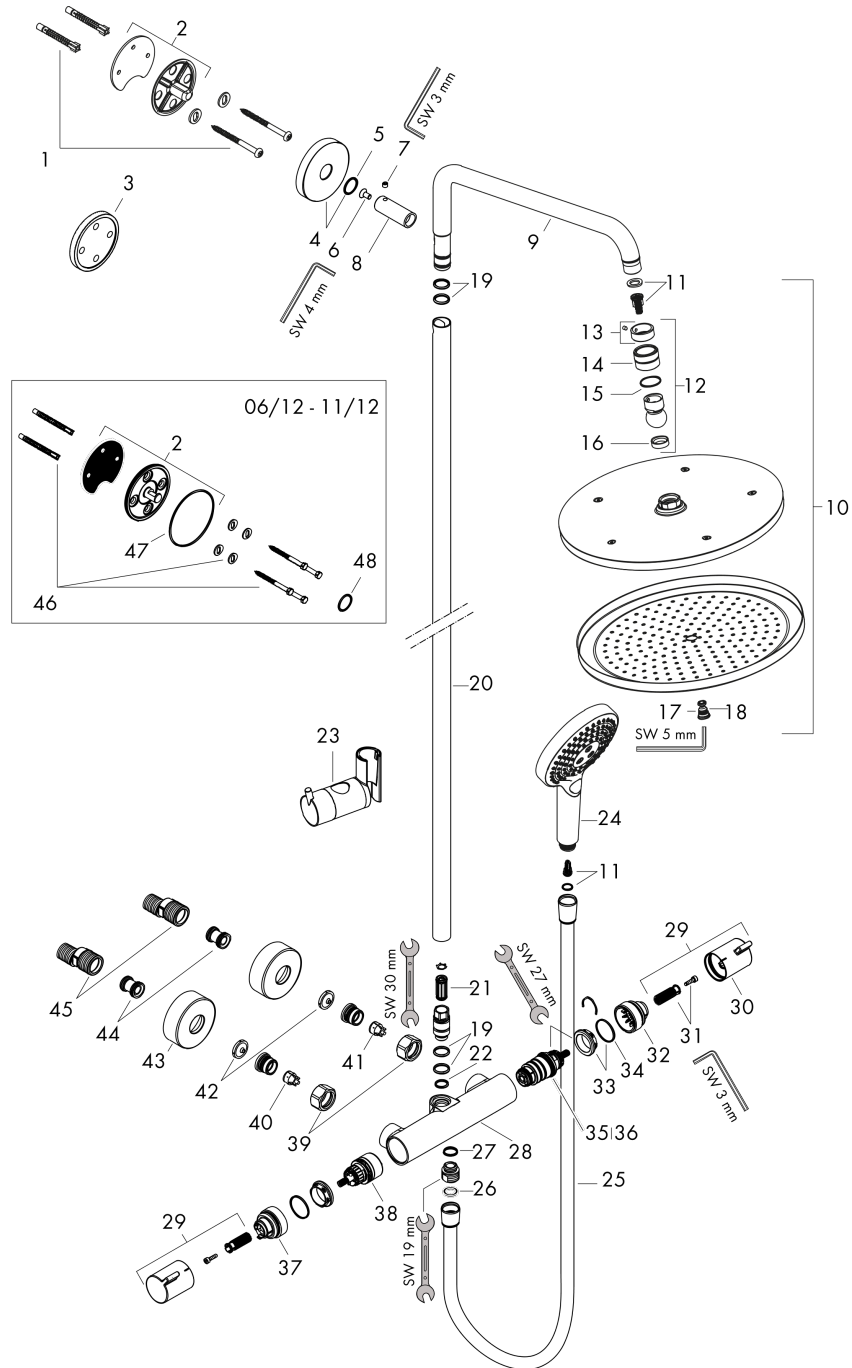

Croma Select S

Showerpipe 280 1jet with thermostat and hand shower Raindance Select S 120 3jet

Finish: **Matt Black** Article Number: **26890670**

Exploded Drawing

Year of production: >06/20

Croma Select S

Showerpipe 280 1jet with thermostat and hand shower Raindance Select S 120 3jet

Finish: **Matt Black** Article Number: **26890670**

Spare part list

Year of production: >06/20

Pos.	Description	Article Number	PC	PU
1	mounting set	96179000	4	1
2	wall flange	95688000	8	1
3	tile-matching-disk 7 mm	95239670	55	1
4	escutcheon Ø 60 mm	95692670	56	1
5	O-ring 20x2,5	92602000	2	1
6	screw	92137000	2	1
7	hollow set screw M6x5	98447000	1	1
8	sleeve	92166670	59	1
9	shower arm	95985670	65	1
10	head shower	26220670	99	1
11	filter insert	97708000	2	1
12	ball joint	98941670	59	1
13	lock washer	98942670	56	1
14	nut	97958670	52	1
15	lever collar	97536000	2	1
16	seal	97606000	2	1
17	air jet (Eco)	95795670	58	1
18	O-ring 7x2	98419000	1	1
19	O-ring 15x2,5	98131000	1	1
20	pipe 1030 mm	95915670	65	1
21	noise reduction	95009000	3	1
22	O-ring 12x2,25	98382000	1	1
23	support, assy	97651670	63	1
24	handshower	26530670	99	1
25	shower hose Isiflex'B 1,60 m	28276670	99	1
26	seal	98058000	1	1
27	O-ring 14x2	98129000	1	1
28	Thermostat	92147670	71	1
29	handle	95836670	58	1
30	pushbutton	92848670	52	1
31	handle fixing set	95843000	3	1
32	safety set	95839000	6	1
33	nut	98913000	6	1
34	O-ring 26x1,5	98390000	1	1
35	thermostat cartridge	98282000	14	1
36	cartridge for exchanged connections	92373000	18	1
37	stop ring for flow control	95927000	8	1
38	shut off unit with selector	98283000	12	1
39	set of nuts	96157670	58	1
40	non return valve (pressure-resistant up to 2 MPa)	93136000	8	1
41	non return valve	96737000	8	1