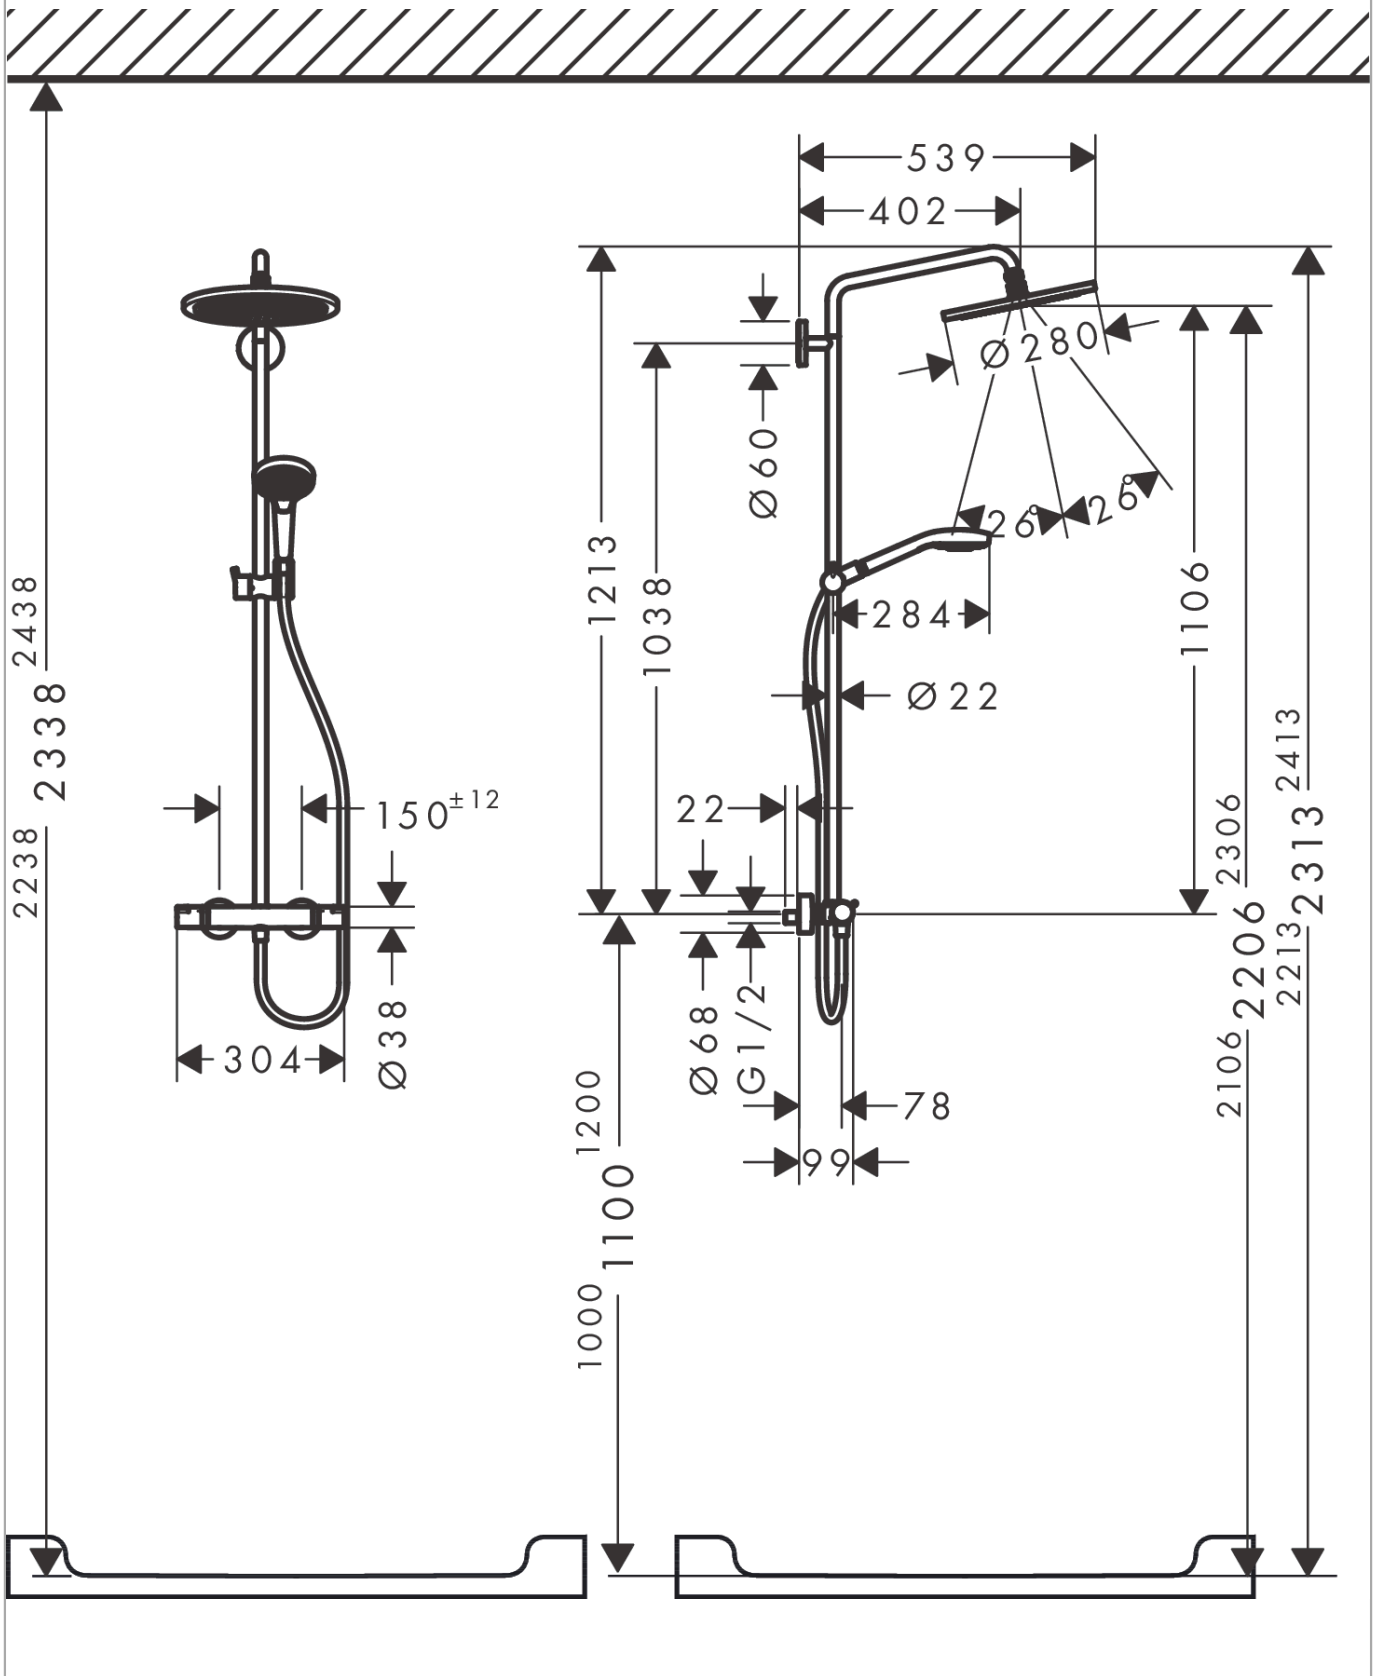

Croma Select S

Showerpipe 280 1jet with thermostat and hand shower Raindance Select S 120 3jet

Finish: **Matt Black** Article Number: **26890670**

Installation examples