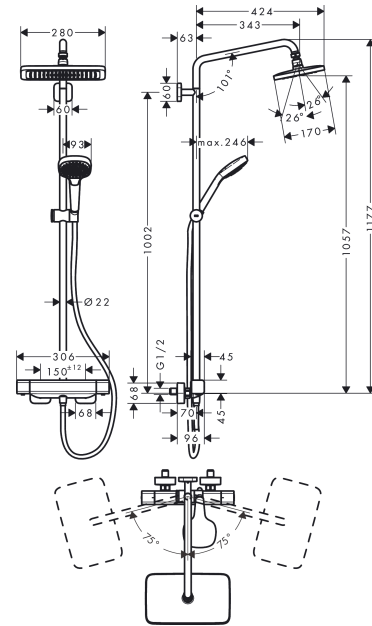

Croma E
Showerpipe 280 1jet with thermostat Ecostat E
 Finish: **Chrome** Article Number: **27630000**

Description

product features

- consists of: overhead shower, hand shower, shower thermostat, shower hose, slider, shower bar
- overhead shower Croma E 280 1jet
- shower head size overhead shower: 280 x 170 mm
- spray type overhead shower: RainAir
- ball-joint: overhead shower angle adjustable
- spray disc surface: chrome
- maximum flow rate at 3 bar: 15 l/min
- flow rate RainAir spray (at 3 bar): 15 l/min
- spray type hand shower: Massage spray, IntenseRain, SoftRain
- flow rate of hand shower at 3 bar: 15 l/min
- minimum flow pressure: 1,7 bar
- max. operating pressure: 10 bar
- pipe can be shortened in height
- shower bar diameter: 22 mm
- height-adjustable slider with locking push-button slider
- shower arm length overhead shower: 340 mm
- swivel shower arm
- CoolContact thermostat: Prevents the housing from heating up, making showering even safer
- thermostat Ecostat E
- safety stop at 40°C
- adjustable hot water limitation
- suitable for continuous flow water heaters
- mounting type: exposed installation
- connection thread G ½
- centre distance 150 ± 12 mm
- intrinsically safe against backflow
- pipe length: 1177 mm
- 2 functions

Technology

Design awards

Croma E
Showerpipe 280 1jet with thermostat Ecostat E
 Finish: **Chrome** Article Number: **27630000**

Product image

Scale drawing

Flowchart

Croma E
Showerpipe 280 1jet with thermostat Ecostat E
 Finish: **Chrome** Article Number: **27630000**