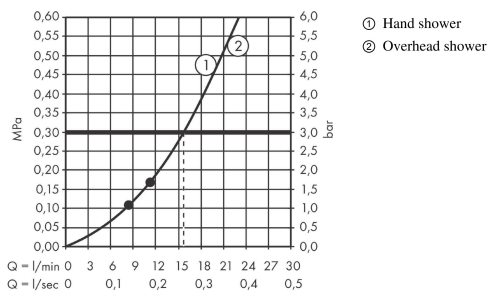

Croma E
Showerpipe 280 1jet with thermostat Ecostat E
 Finish: **Chrome** Article Number: **27630000**

Description

product features

- consists of: overhead shower, hand shower, shower thermostat, shower hose, slider, shower bar
- overhead shower Croma E 280 1jet
- shower head size overhead shower: 280 x 170 mm
- spray type overhead shower: RainAir
- ball-joint: overhead shower angle adjustable
- spray disc surface: chrome
- maximum flow rate at 3 bar: 15 l/min
- flow rate RainAir spray (at 3 bar): 15 l/min
- spray type hand shower: Massage spray, IntenseRain, SoftRain
- flow rate of hand shower at 3 bar: 15 l/min
- minimum flow pressure: 1,7 bar
- max. operating pressure: 10 bar
- pipe can be shortened in height
- shower bar diameter: 22 mm
- height-adjustable slider with locking push-button slider
- shower arm length overhead shower: 340 mm
- swivel shower arm
- CoolContact thermostat: Prevents the housing from heating up, making showering even safer
- thermostat Ecostat E
- safety stop at 40°C
- adjustable hot water limitation
- suitable for continuous flow water heaters
- mounting type: exposed installation
- connection thread G ½
- centre distance 150 ± 12 mm
- intrinsically safe against backflow
- pipe length: 1177 mm
- 2 functions

Technology

Design awards

Croma E
Showerpipe 280 1jet with thermostat Ecostat E
 Finish: **Chrome** Article Number: **27630000**

Product image

Scale drawing

Flowchart

Croma E
Showerpipe 280 1jet with thermostat Ecostat E
 Finish: **Chrome** Article Number: **27630000**