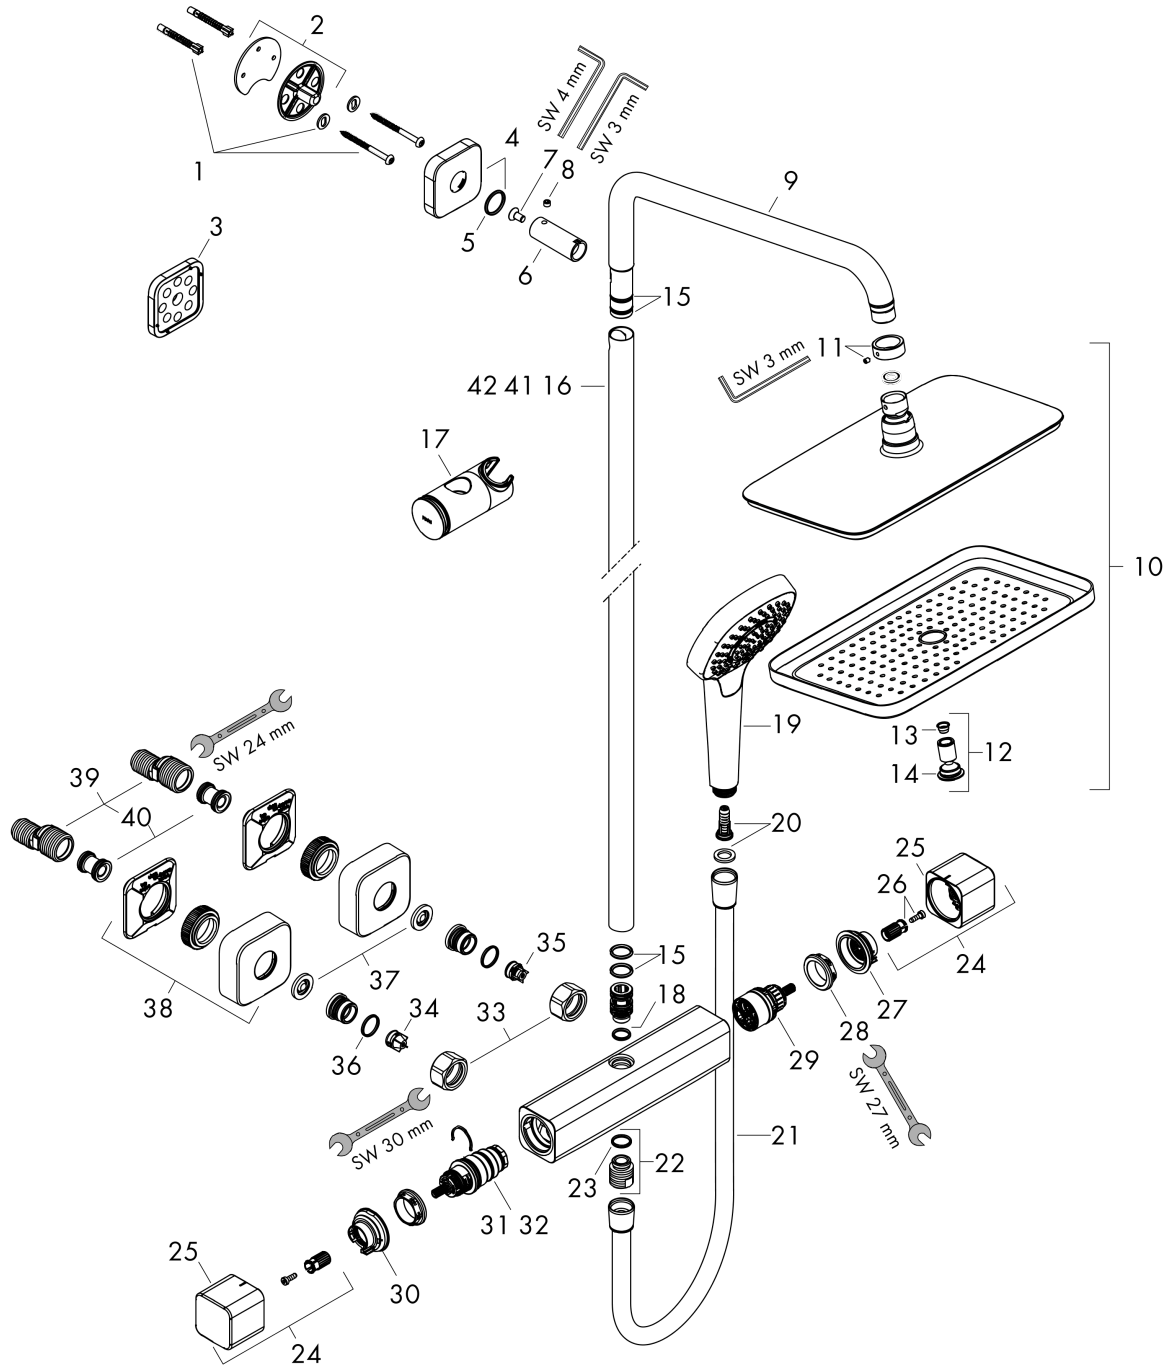

Croma E
Showerpipe 280 1jet with thermostat Ecostat E
Finish: **Chrome** Article Number: **27630000**

Exploded Drawing

Year of production: >12/20

Croma E
Showerpipe 280 1jet with thermostat Ecostat E
Finish: **Chrome** Article Number: **27630000**

Spare part list

Year of production: >12/20

Pos.	Description	Article Number	PC	PU
1	mounting set	98716000	5	1
2	wall flange	95688000	8	1
3	tile-matching-disk 7 mm	93527000	7	1
4	escutcheon	93526000	5	1
5	O-ring 20x2	98165000	1	1
6	sleeve	92166000	9	1
7	screw	92137000	2	1
8	hollow set screw M6x5	98447000	1	1
9	shower arm	95985000	15	1
10	head shower	26257000	99	1
11	lock washer	98942000	6	1
12	air jet	95416000	9	1
13	filter	97735000	1	1
14	O-ring 7x2	98419000	1	1
15	O-ring 15x2,5	98131000	1	1
16	pipe 973 mm / Ø 22 mm	92468000	15	1
17	support, assy	93517000	11	1
18	O-ring 12x2,25	98382000	1	1
19	handshower	26810400	99	1
20	filter insert	97708000	2	1
21	shower hose Isiflex'B 1,60 m	28276000	99	1
22	connecting thread	95392000	6	1
23	O-ring 14x2	98129000	1	1
24	handle	93520000	13	1
25	pushbutton	92848000	2	1
26	handle fixing set	93228000	3	1
27	safety set	93519000	1	1
28	nut	98913000	6	1
29	shut off unit with selector	98283000	12	1
30	safety set	93630000	1	1
31	thermostat cartridge	98282000	14	1
32	cartridge for exchanged connections	92373000	18	1
33	set of nuts	96157000	8	1
34	non return valve (pressure-resistant up to 2 MPa)	93136000	8	1
35	non return valve	96737000	8	1
36	O-ring 17x1,5	98137000	1	1
37	filter packing	96922000	3	1
38	escutcheon	93518000	7	1
39	set of S-unions (±12 mm)	94140000	10	1
40	noise reduction	96429000	2	1
41	pipe 1260 mm	93655000	14	1