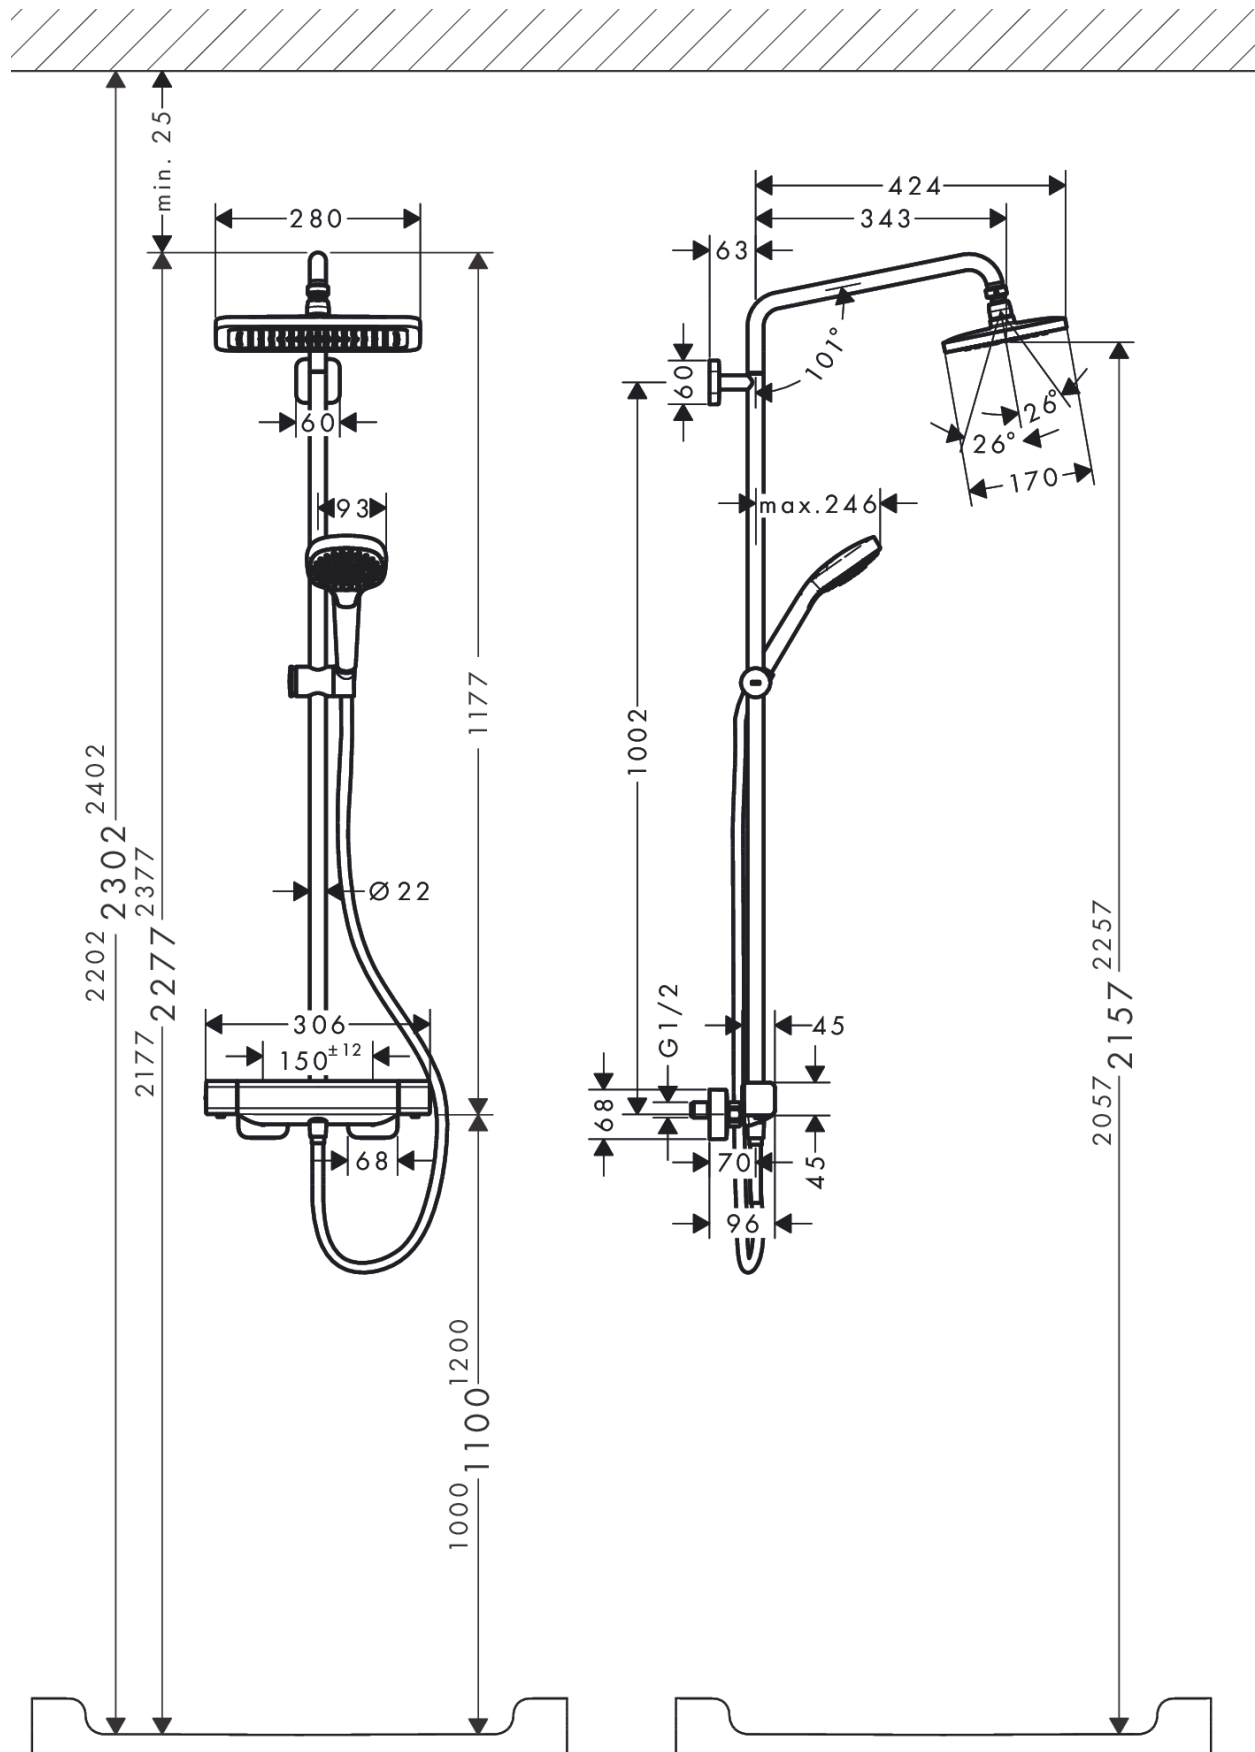

Croma E
Showerpipe 280 1jet with thermostat Ecostat E
Finish: **Chrome** Article Number: **27630000**

Installation examples