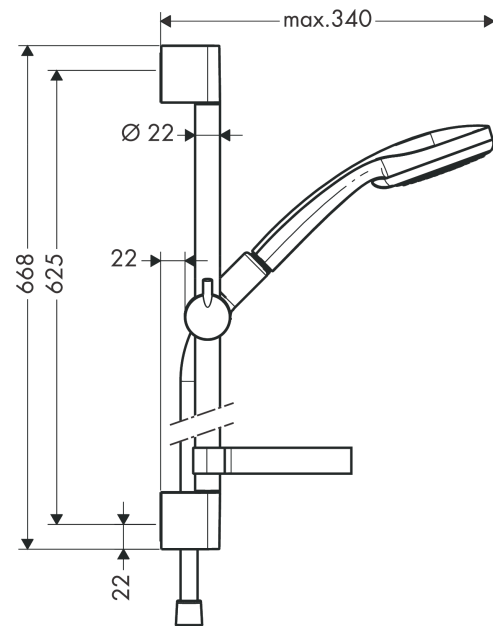

Croma 100

Shower set Vario with shower bar 65 cm and soap dish

Finish: **Chrome** Article Number: **27772000**

Description

product features

- consists of: hand shower, shower bar, shower hose, slider, soap dish
- shower head size: 100 mm
- spray type: Rain, Shampoo spray, normal spray, Massage spray
- spray type adjustment by turning spray disc
- 90° position adjustable hand shower holder, pivots left and right, up and down
- maximum flow rate at 3 bar: 18 l/min
- minimum flow pressure: 1 bar
- operating pressure: min. 1 bar/max. 6 bar
- pivot connector prevents hose from tangling
- wall mounting: screw fastening
- wall supports made of plastic
- pipe length: 668 mm
- shower bar diameter: 22 mm
- profile pipe: round

Technology

Product image

Scale drawing

Croma 100

Shower set Vario with shower bar 65 cm and soap dish

Finish: **Chrome** Article Number: **27772000**

Flowchart

The consumption was measured in combination with the appropriate fittings (thermostat/mixer/in-wall valve) to reflect actual application in practice.

Croma 100
Shower set Vario with shower bar 65 cm and soap dish
 Finish: **Chrome** Article Number: **27772000**

Installation examples

Croma 100
Shower set Vario with shower bar 65 cm and soap dish
 Finish: **Chrome** Article Number: **27772000**

Exploded Drawing

Year of production: >10/06

Croma 100
Shower set Vario with shower bar 65 cm and soap dish
 Finish: **Chrome** Article Number: **27772000**

Spare part list

Year of production: >10/06

Pos.	Description	Article Number	PC	PU
1	cover set	98738000	8	1
2	wall support	96275000	3	1
3	tile-matching-disk 7 mm	97450000	99	1
4	mounting set	96179000	4	1
5	support, assy	98753000	9	1
6	clip for Casetta, Ø 22 mm	96189000	2	1
7	shelf Casetta	28678000	99	1
8	shower hose Isiflex'B 1,60 m	28276000	99	1
9	handshower	28535000	99	1