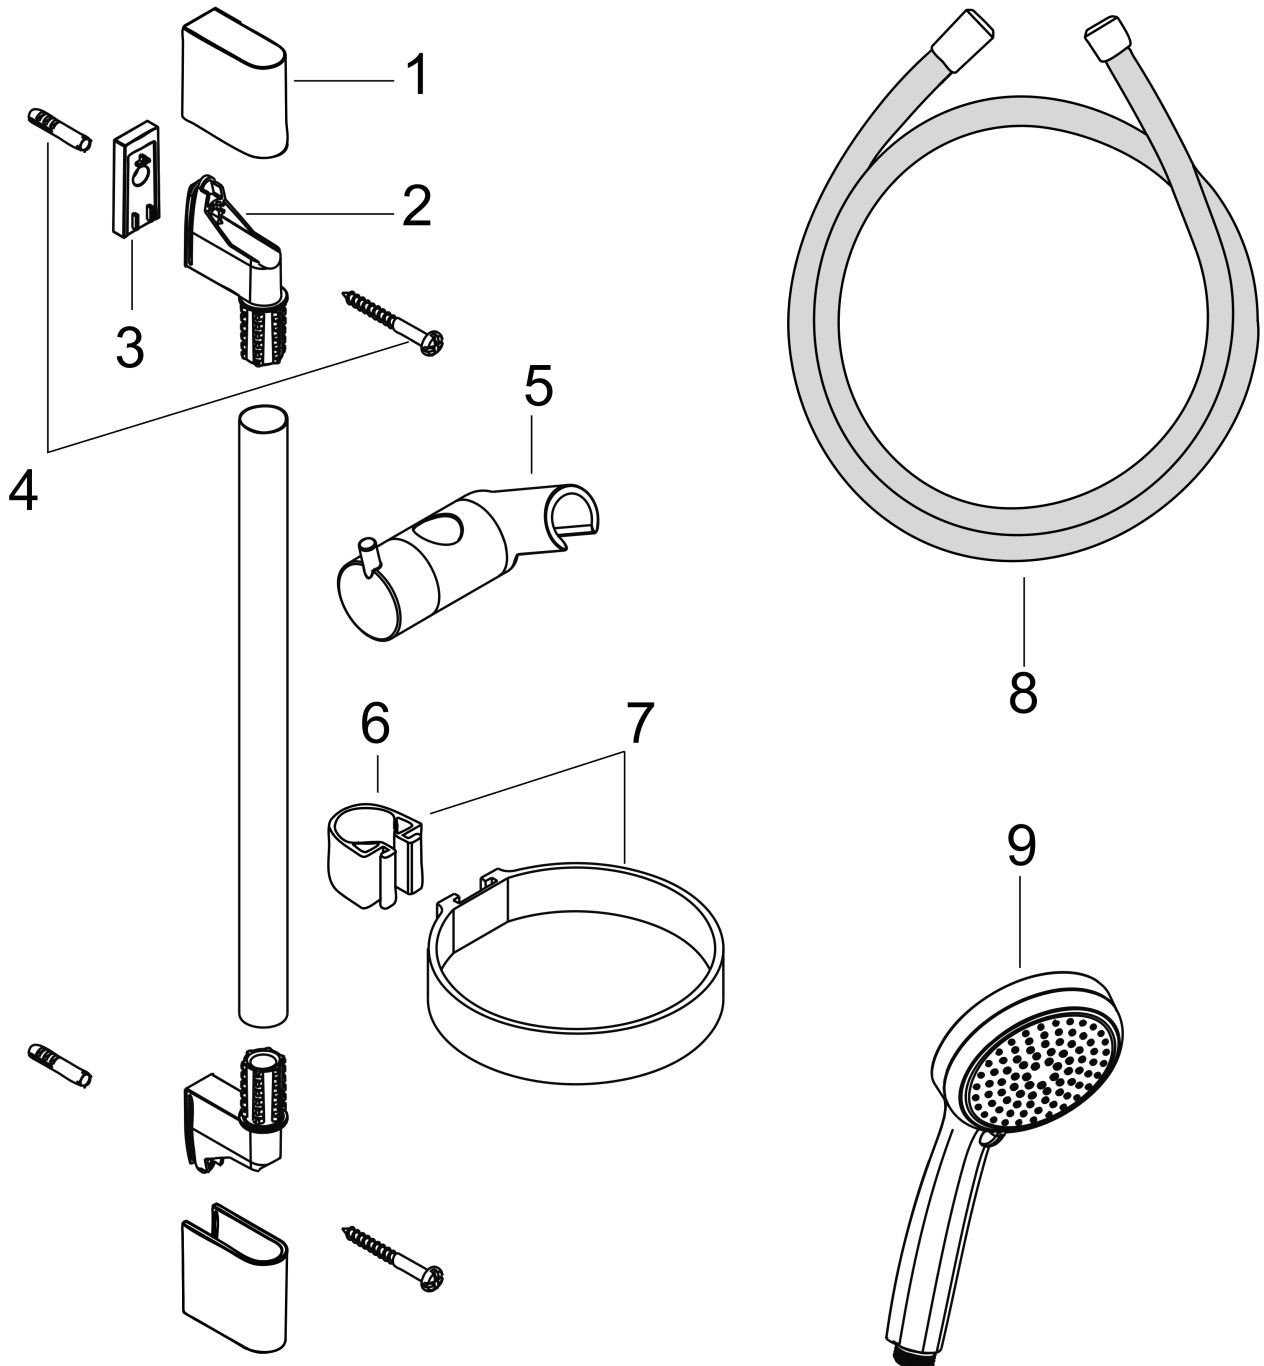

Croma 100

Shower set Vario with shower bar 65 cm and soap dish

Finish: **Chrome** Article Number: **27772000**

Description

product features

- consists of: hand shower, shower bar, shower hose, slider, soap dish
- shower head size: 100 mm
- spray type: Rain, Shampoo spray, normal spray, Massage spray
- spray type adjustment by turning spray disc
- 90° position adjustable hand shower holder, pivots left and right, up and down
- maximum flow rate at 3 bar: 18 l/min
- minimum flow pressure: 1 bar
- operating pressure: min. 1 bar/max. 6 bar
- pivot connector prevents hose from tangling
- wall mounting: screw fastening
- wall supports made of plastic
- pipe length: 668 mm
- shower bar diameter: 22 mm
- profile pipe: round

Technology

Product image

Scale drawing

Croma 100

Shower set Vario with shower bar 65 cm and soap dish

Finish: **Chrome** Article Number: **27772000**

Flowchart

The consumption was measured in combination with the appropriate fittings (thermostat/mixer/in-wall valve) to reflect actual application in practice.

Croma 100
Shower set Vario with shower bar 65 cm and soap dish
 Finish: **Chrome** Article Number: **27772000**

Installation examples

Croma 100
Shower set Vario with shower bar 65 cm and soap dish
 Finish: **Chrome** Article Number: **27772000**

Exploded Drawing

Year of production: >10/06

Croma 100
Shower set Vario with shower bar 65 cm and soap dish
 Finish: **Chrome** Article Number: **27772000**

Spare part list

Year of production: >10/06

Pos.	Description	Article Number	PC	PU
1	cover set	98738000	8	1
2	wall support	96275000	3	1
3	tile-matching-disk 7 mm	97450000	99	1
4	mounting set	96179000	4	1
5	support, assy	98753000	9	1
6	clip for Casetta, Ø 22 mm	96189000	2	1
7	shelf Casetta	28678000	99	1
8	shower hose Isiflex'B 1,60 m	28276000	99	1
9	handshower	28535000	99	1