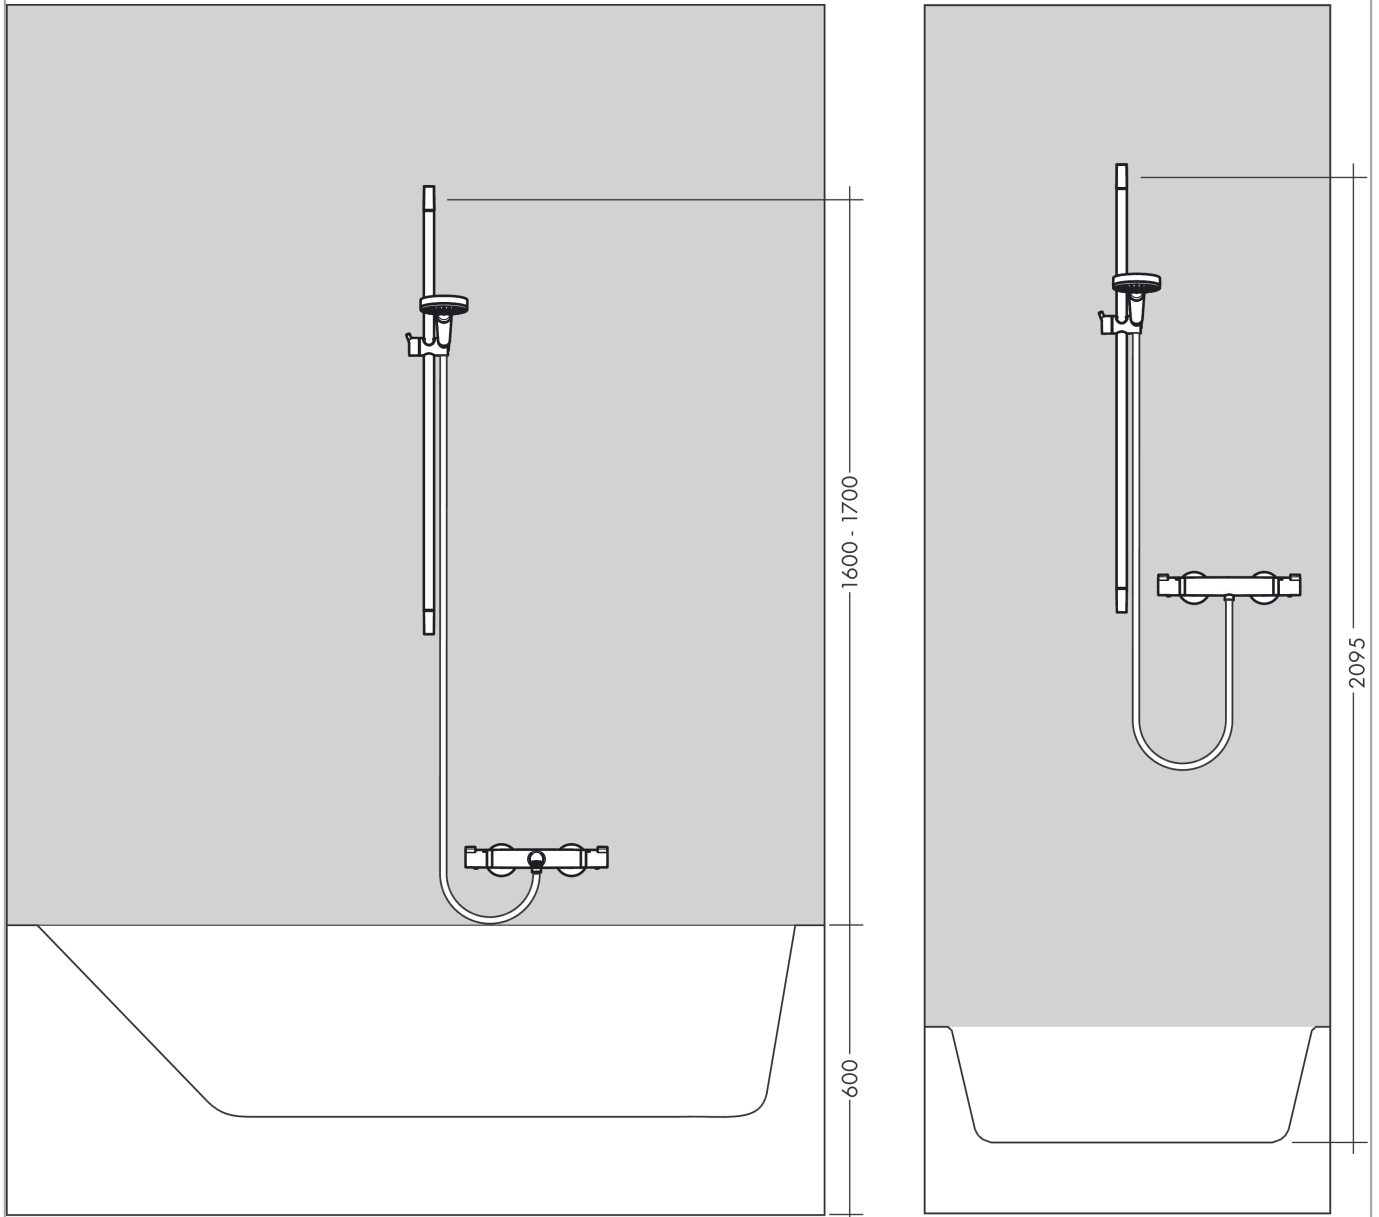

Croma 100

Shower set Vario with shower bar 65 cm and soap dish

Finish: **Chrome** Article Number: **27772000**

Description

product features

- consists of: hand shower, shower bar, shower hose, slider, soap dish
- shower head size: 100 mm
- spray type: Rain, Shampoo spray, normal spray, Massage spray
- spray type adjustment by turning spray disc
- 90° position adjustable hand shower holder, pivots left and right, up and down
- maximum flow rate at 3 bar: 18 l/min
- minimum flow pressure: 1 bar
- operating pressure: min. 1 bar/max. 6 bar
- pivot connector prevents hose from tangling
- wall mounting: screw fastening
- wall supports made of plastic
- pipe length: 668 mm
- shower bar diameter: 22 mm
- profile pipe: round

Technology

Product image

Scale drawing

Croma 100

Shower set Vario with shower bar 65 cm and soap dish

Finish: **Chrome** Article Number: **27772000**

Flowchart

The consumption was measured in combination with the appropriate fittings (thermostat/mixer/in-wall valve) to reflect actual application in practice.

Croma 100
Shower set Vario with shower bar 65 cm and soap dish
 Finish: **Chrome** Article Number: **27772000**

Installation examples

Croma 100
Shower set Vario with shower bar 65 cm and soap dish
 Finish: **Chrome** Article Number: **27772000**

Exploded Drawing

Year of production: >10/06

Croma 100
Shower set Vario with shower bar 65 cm and soap dish
 Finish: **Chrome** Article Number: **27772000**

Spare part list

Year of production: >10/06

Pos.	Description	Article Number	PC	PU
1	cover set	98738000	8	1
2	wall support	96275000	3	1
3	tile-matching-disk 7 mm	97450000	99	1
4	mounting set	96179000	4	1
5	support, assy	98753000	9	1
6	clip for Casetta, Ø 22 mm	96189000	2	1
7	shelf Casetta	28678000	99	1
8	shower hose Isiflex'B 1,60 m	28276000	99	1
9	handshower	28535000	99	1