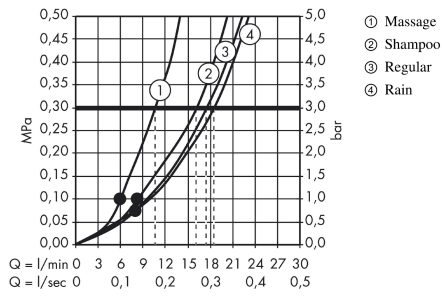

Croma 100

Shower set Vario with shower bar 65 cm and soap dish

Finish: **Chrome** Article Number: **27772000**

Description

product features

- consists of: hand shower, shower bar, shower hose, slider, soap dish
- shower head size: 100 mm
- spray type: Rain, Shampoo spray, normal spray, Massage spray
- spray type adjustment by turning spray disc
- 90° position adjustable hand shower holder, pivots left and right, up and down
- maximum flow rate at 3 bar: 18 l/min
- minimum flow pressure: 1 bar
- operating pressure: min. 1 bar/max. 6 bar
- pivot connector prevents hose from tangling
- wall mounting: screw fastening
- wall supports made of plastic
- pipe length: 668 mm
- shower bar diameter: 22 mm
- profile pipe: round

Technology

Product image

Scale drawing

Croma 100

Shower set Vario with shower bar 65 cm and soap dish

Finish: **Chrome** Article Number: **27772000**

Flowchart

The consumption was measured in combination with the appropriate fittings (thermostat/mixer/in-wall valve) to reflect actual application in practice.

Croma 100
Shower set Vario with shower bar 65 cm and soap dish
 Finish: **Chrome** Article Number: **27772000**

Installation examples

Croma 100
Shower set Vario with shower bar 65 cm and soap dish
 Finish: **Chrome** Article Number: **27772000**

Exploded Drawing

Year of production: >10/06

Croma 100
Shower set Vario with shower bar 65 cm and soap dish
 Finish: **Chrome** Article Number: **27772000**

Spare part list

Year of production: >10/06

Pos.	Description	Article Number	PC	PU
1	cover set	98738000	8	1
2	wall support	96275000	3	1
3	tile-matching-disk 7 mm	97450000	99	1
4	mounting set	96179000	4	1
5	support, assy	98753000	9	1
6	clip for Casetta, Ø 22 mm	96189000	2	1
7	shelf Casetta	28678000	99	1
8	shower hose Isiflex'B 1,60 m	28276000	99	1
9	handshower	28535000	99	1