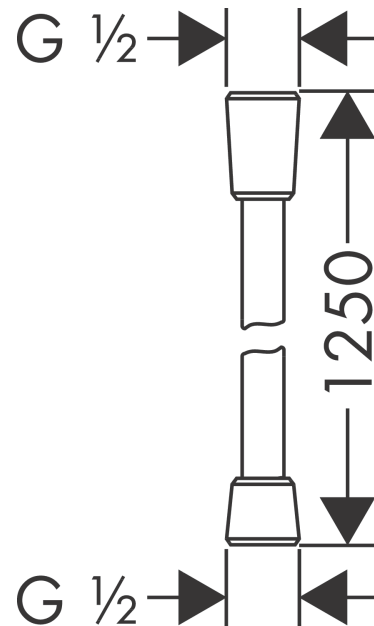

Isiflex

Shower hose 125 cm

Finish: **Chrome** Article Number: **28272000**

Description

product features

- high-quality shower hose
- with plastic coating, easy to clean
- shower hose length: 1.25 m
- pivot connector prevents hose from tangling
- kink-protected
- nuts shower hose: conical nut on both ends
- connection thread: G 1/2
- EPD_20210262_Shower_hoses

Design awards

Certificates / Sustainability

Product image

Scale drawing

Isiflex
Shower hose 125 cm
 Finish: **Chrome** Article Number: **28272000**

Exploded Drawing

Year of production: >12/00

Isiflex
Shower hose 125 cm
 Finish: **Chrome** Article Number: **28272000**

Spare part list

Year of production: >12/00

Pos.	Description	Article Number	PC	PU
1	seal	98058000	1	1