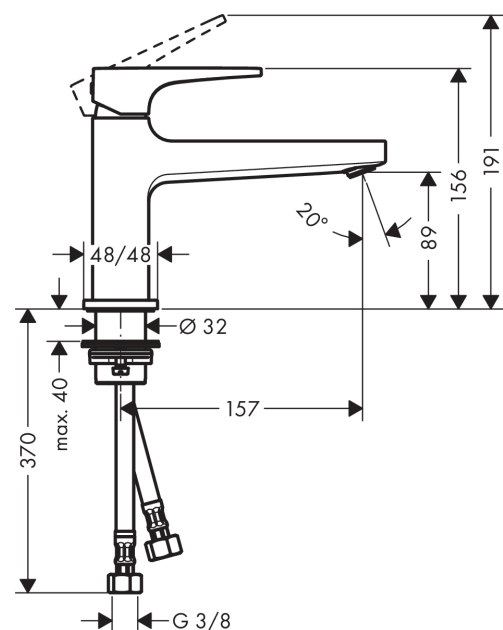

Scale drawing