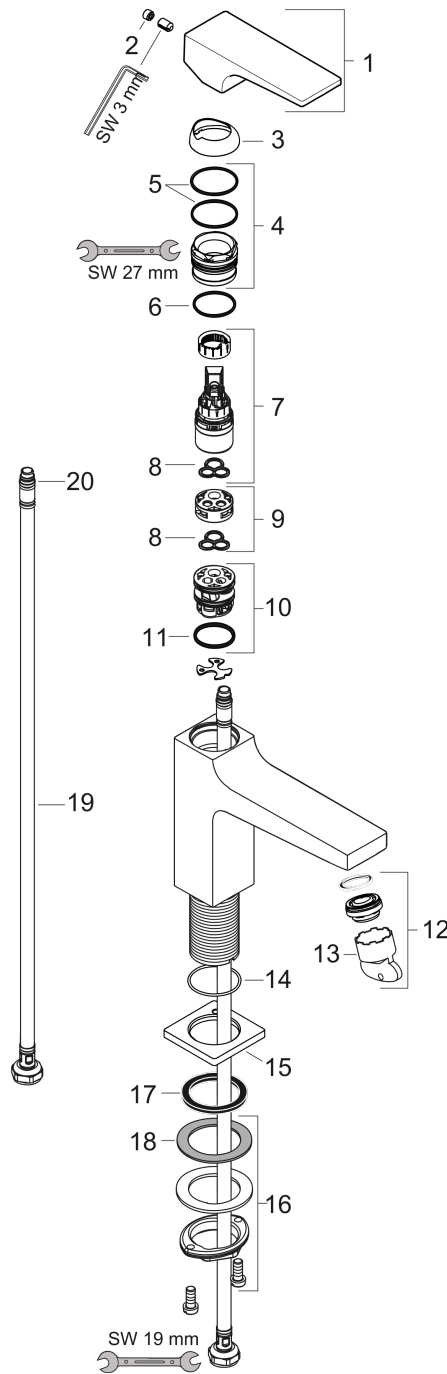

Metropol

Single lever basin mixer 100 CoolStart with lever handle and push-open waste set

Finish: **Chrome** Article Number: **32503000**

Description

product features

- consists of: single lever basin mixer, waste set
- ComfortZone 100
- projection: 157 mm
- spout height: 89 mm
- handle variant: lever handle
- spray type: normal spray
- maximum flow rate at 3 bar: 5 l/min
- ceramic cartridge
- temperature limitation adjustable
- suitable for continuous flow water heaters
- push-open waste set G 1¼
- material waste set: metal
- connection type: G ¾ connections
- connection dimension: DN15
- cold water in basic handle position
- EU taxonomy: max. 6 l/min - Substantial Contribution (SC) possible
- PA-IX 7296/IO
- ACS 24 ACC LY 009, valide jusqu'au 27.12.2028
- WRAS 2304007
- JWWA C-501
- KCW-2012-0427_South Korea_WSW
- Kiwa K6161_Mechanical Mixers EN817
- SVGW 1712-6702

Exploded Drawing

Year of production: >01/17

Metropol

Single lever basin mixer 100 CoolStart with lever handle and push-open waste set

Finish: **Chrome** Article Number: **32503000**

Spare part list

Year of production: >01/17

Pos.	Description	Article Number	PC	PU
1	handle	93025000	11	1
2	screw cover	95704000	1	1
3	flange	92625000	8	1
4	nut	92689000	7	1
5	O-ring 27x1,5	92527000	4	1
6	O-ring 25x1,5	98146000	1	1
7	cartridge, assy	97685000	11	1
8	seal	98865000	8	1
9	adapter for cartridge	92628000	6	1
10	adapter for cartridge	95975000	3	1
11	O-ring 23x2	98398000	1	1
12	aerator M24x1 (5 l/min)	92996000	8	1
13	service tool	95661000	2	1
14	O-ring 32x1,5	92936000	1	1
15	escutcheon	93048000	9	1
16	fixing set (Ø 32)	13961000	7	1
17	flat seal	98749000	2	1
18	lever collar	97548000	1	1
19	connection hose 450 mm M8x0,75 G3/8	97206000	8	1
20	O-ring 6,6x1,6	93019000	1	1
21	sealing set	95581000	2	1
a	push-open waste set	50100000	98	1
b	fixation extension 35 mm	13898000	12	1