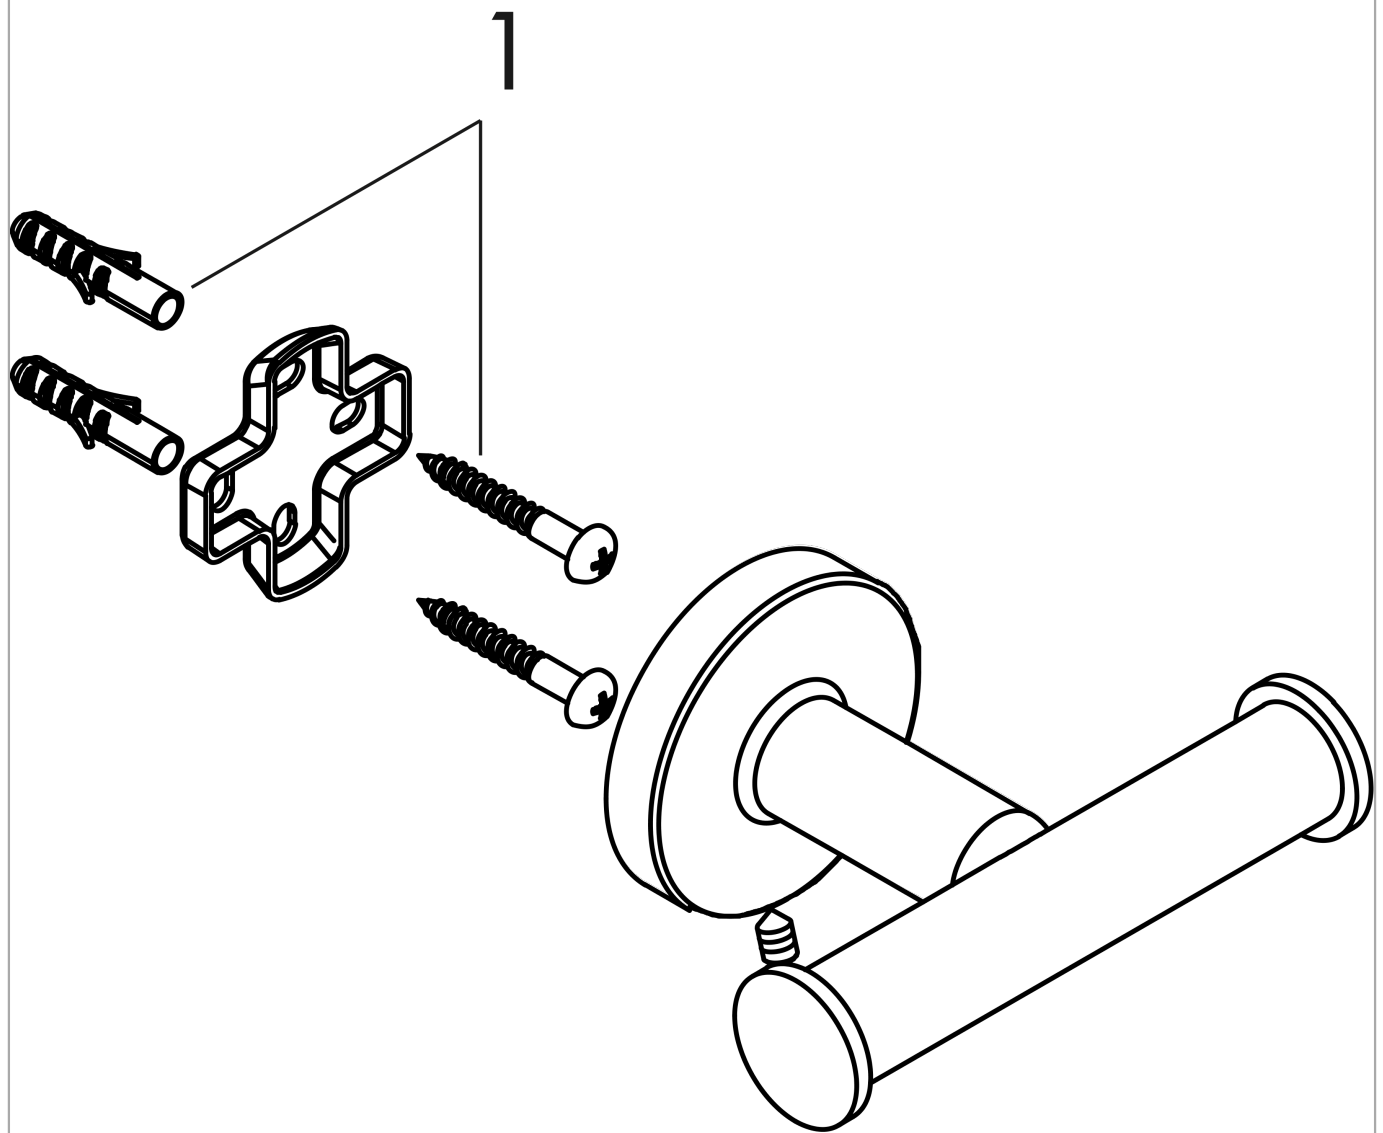

**Logis Universal
Towel hook double**

Finish: **Chrome** Article Number: **41725000**

Description

product features

- wall-mounted
- material: metal
- with mounting material
- concealed fastening
- drilling distance: 26 mm
- diameter drill hole: 6 mm

Product image

Scale drawing

Logis Universal
 Towel hook double
 Finish: **Chrome** Article Number: **41725000**

Exploded Drawing

Year of production: >04/18

Logis Universal
Towel hook double
 Finish: **Chrome** Article Number: **41725000**

Spare part list

Year of production: >04/18

Pos.	Description	Article Number	PC	PU
1	mounting set	40915000	4	1