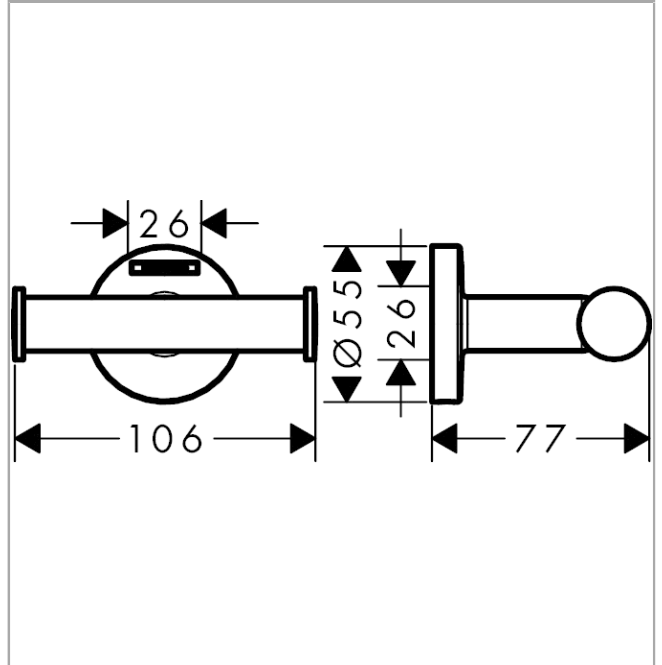

**Logis Universal
Towel hook double**

Finish: **Chrome** Article Number: **41725000**

Description

product features

- wall-mounted
- material: metal
- with mounting material
- concealed fastening
- drilling distance: 26 mm
- diameter drill hole: 6 mm

Product image

Scale drawing

Logis Universal
 Towel hook double
 Finish: **Chrome** Article Number: **41725000**

Exploded Drawing

Year of production: >04/18

Logis Universal
Towel hook double
 Finish: **Chrome** Article Number: **41725000**

Spare part list

Year of production: >04/18

Pos.	Description	Article Number	PC	PU
1	mounting set	40915000	4	1