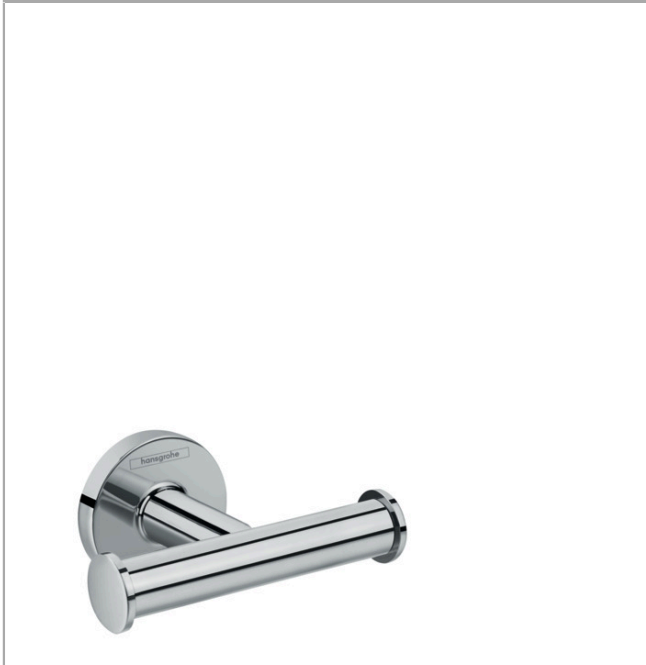

**Logis Universal
Towel hook double**

Finish: **Chrome** Article Number: **41725000**

Description

product features

- wall-mounted
- material: metal
- with mounting material
- concealed fastening
- drilling distance: 26 mm
- diameter drill hole: 6 mm

Product image

Scale drawing

Logis Universal
 Towel hook double
 Finish: **Chrome** Article Number: **41725000**

Exploded Drawing

Year of production: >04/18

Logis Universal
Towel hook double
 Finish: **Chrome** Article Number: **41725000**