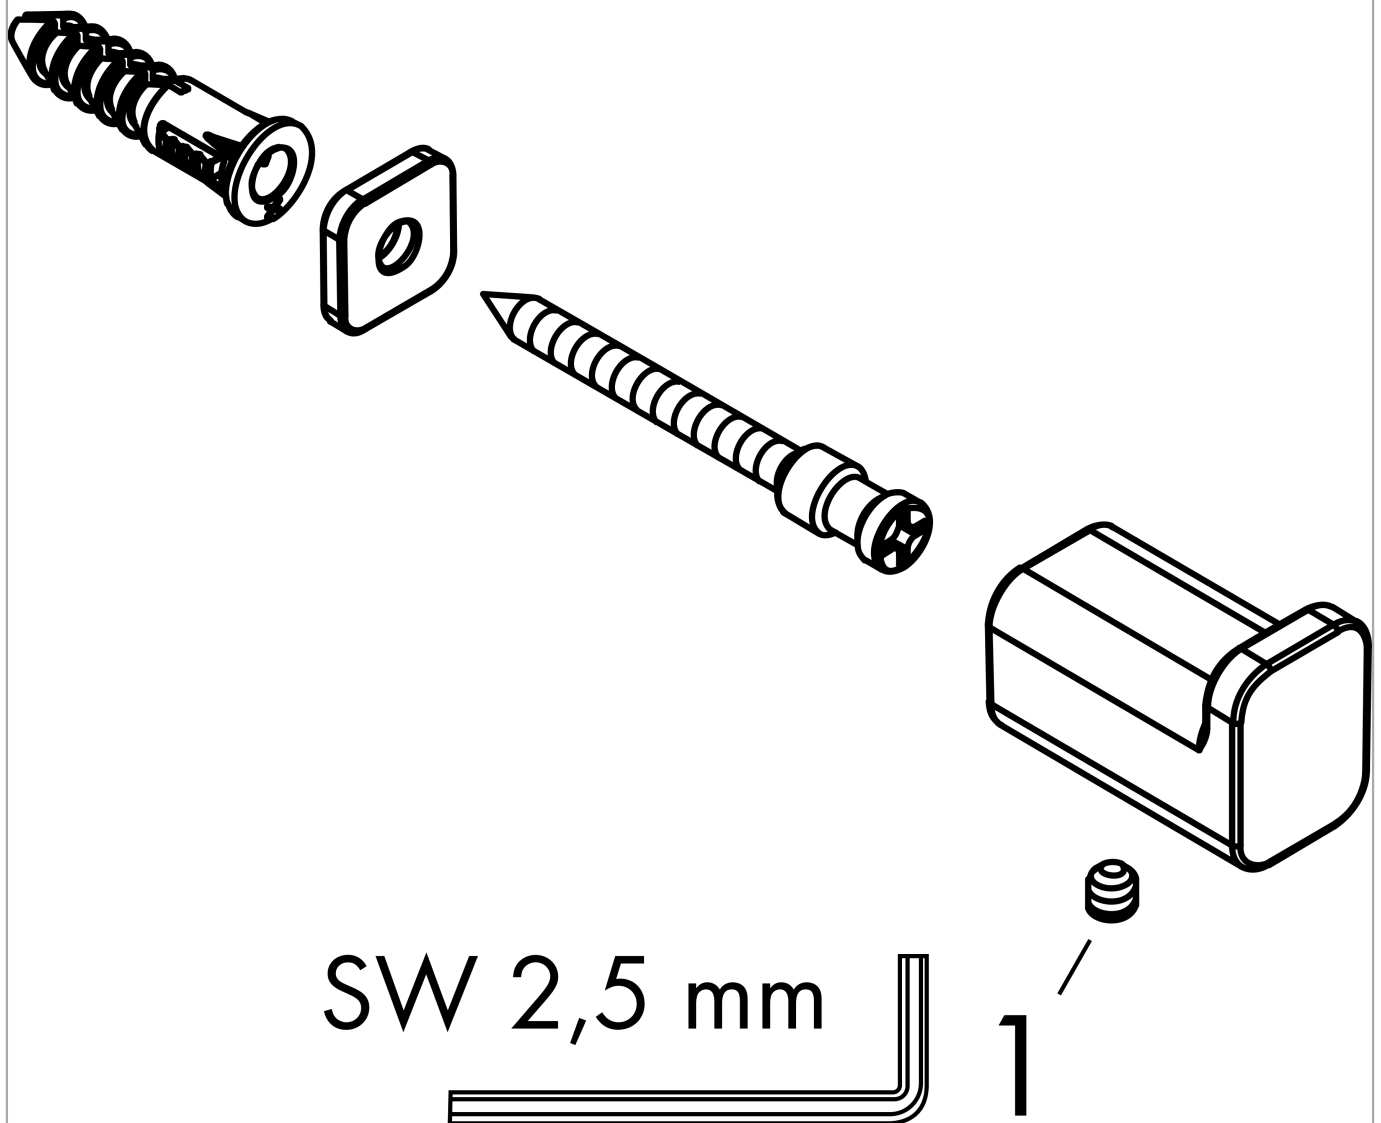

AddStoris
Towel hook
 Finish: **Chrome** Article Number: **41742000**

Description

product features

- wall-mounted
- material: metal
- with mounting material
- concealed fastening
- diameter drill hole: 6 mm

Design awards

reddot winner 2021

Product image

Scale drawing

AddStoris
 Towel hook
 Finish: **Chrome** Article Number: **41742000**

Exploded Drawing

Year of production: >04/21

AddStoris
Towel hook
 Finish: **Chrome** Article Number: **41742000**

Spare part list

Year of production: >04/21

Pos.	Description	Article Number	PC	PU
1	hollow set screw M5x6	94810000	2	1