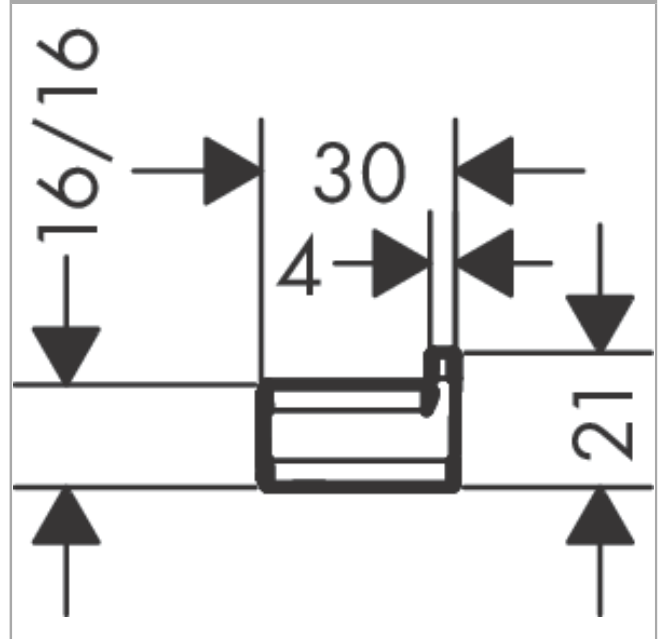

AddStoris
Towel hook
 Finish: **Chrome** Article Number: **41742000**

Description

product features

- wall-mounted
- material: metal
- with mounting material
- concealed fastening
- diameter drill hole: 6 mm

Design awards

reddot winner 2021

Product image

Scale drawing

AddStoris
 Towel hook
 Finish: **Chrome** Article Number: **41742000**

Exploded Drawing

Year of production: >04/21

AddStoris
Towel hook
 Finish: **Chrome** Article Number: **41742000**

Spare part list

Year of production: >04/21

Pos.	Description	Article Number	PC	PU
1	hollow set screw M5x6	94810000	2	1