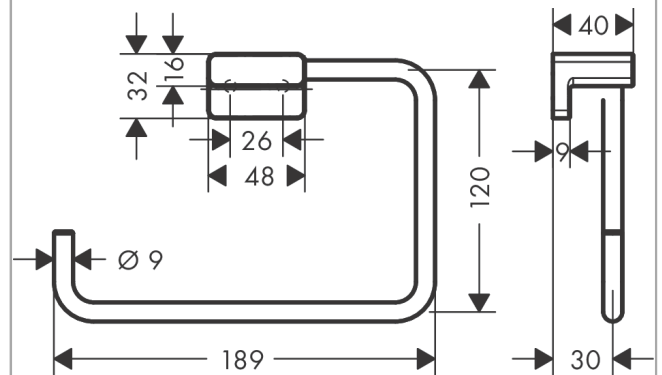

AddStoris

Towel ring

Finish: **Matt Black** Article Number: **41754670**

Description

product features

- wall-mounted
- material: metal
- swivelling
- with mounting material
- concealed fastening
- drilling distance: 26 mm
- diameter drill hole: 6 mm

Design awards

reddot winner 2021

Product image

Scale drawing

AddStoris
 Towel ring
 Finish: **Matt Black** Article Number: **41754670**

Exploded Drawing

Year of production: >04/21

AddStoris
Towel ring
 Finish: **Matt Black** Article Number: **41754670**