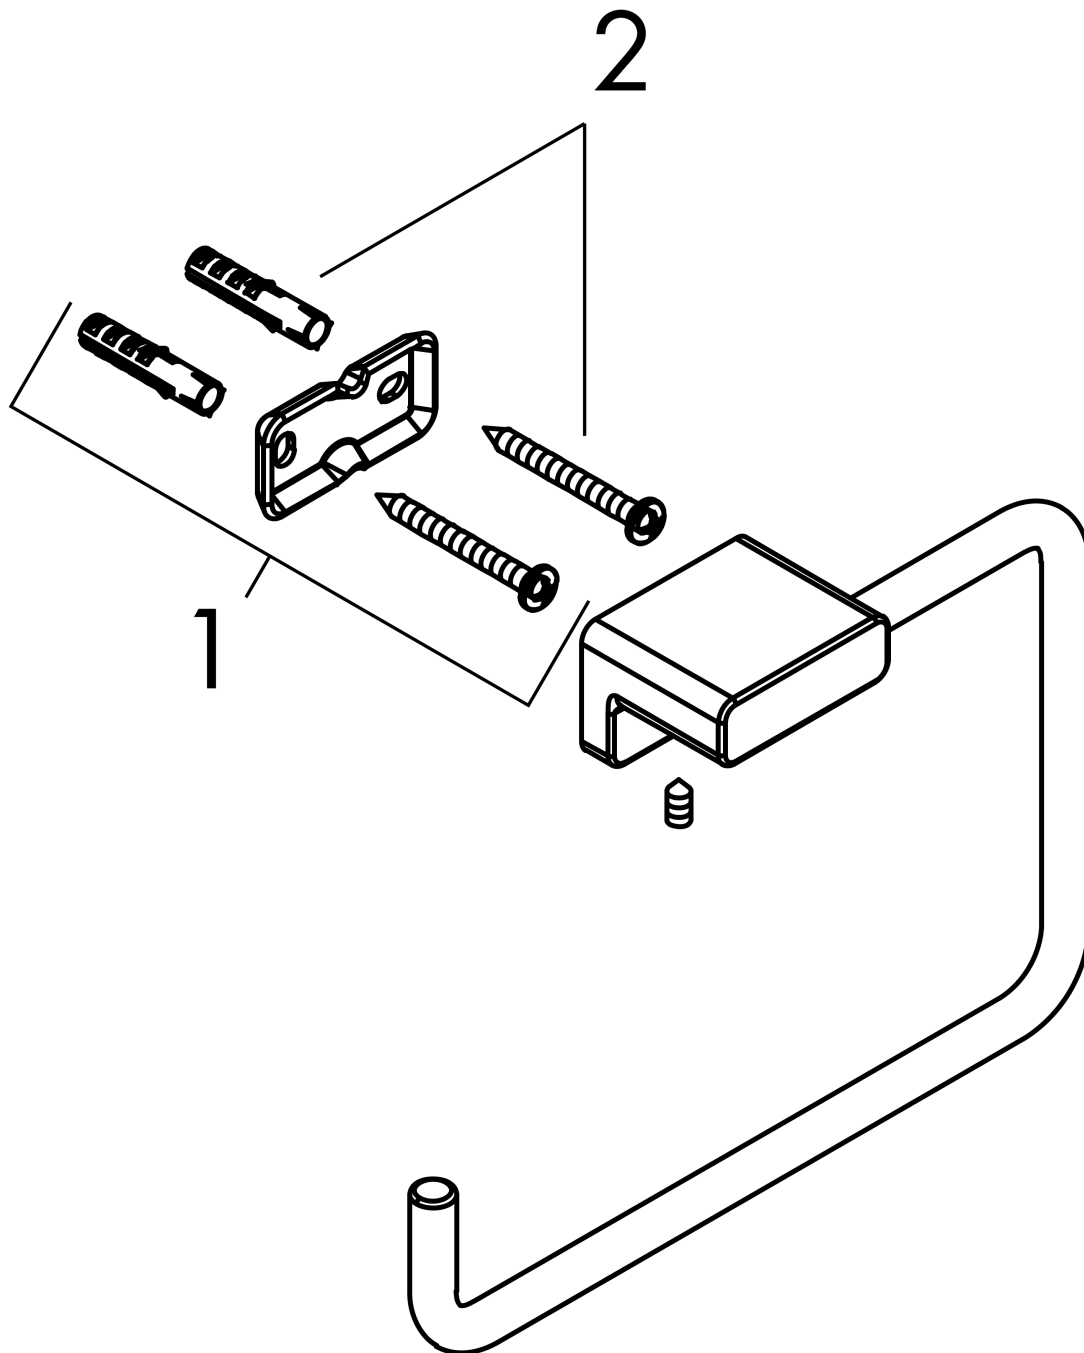

AddStoris

Towel ring

Finish: **Matt Black** Article Number: **41754670**

Description

product features

- wall-mounted
- material: metal
- swivelling
- with mounting material
- concealed fastening
- drilling distance: 26 mm
- diameter drill hole: 6 mm

Design awards

reddot winner 2021

Product image

Scale drawing

AddStoris
 Towel ring
 Finish: **Matt Black** Article Number: **41754670**

Exploded Drawing

Year of production: >04/21

AddStoris
Towel ring
 Finish: **Matt Black** Article Number: **41754670**

Spare part list

Year of production: >04/21

Pos.	Description	Article Number	PC	PU
1	support element	94165000	3	1
2	mounting set	40915000	4	1