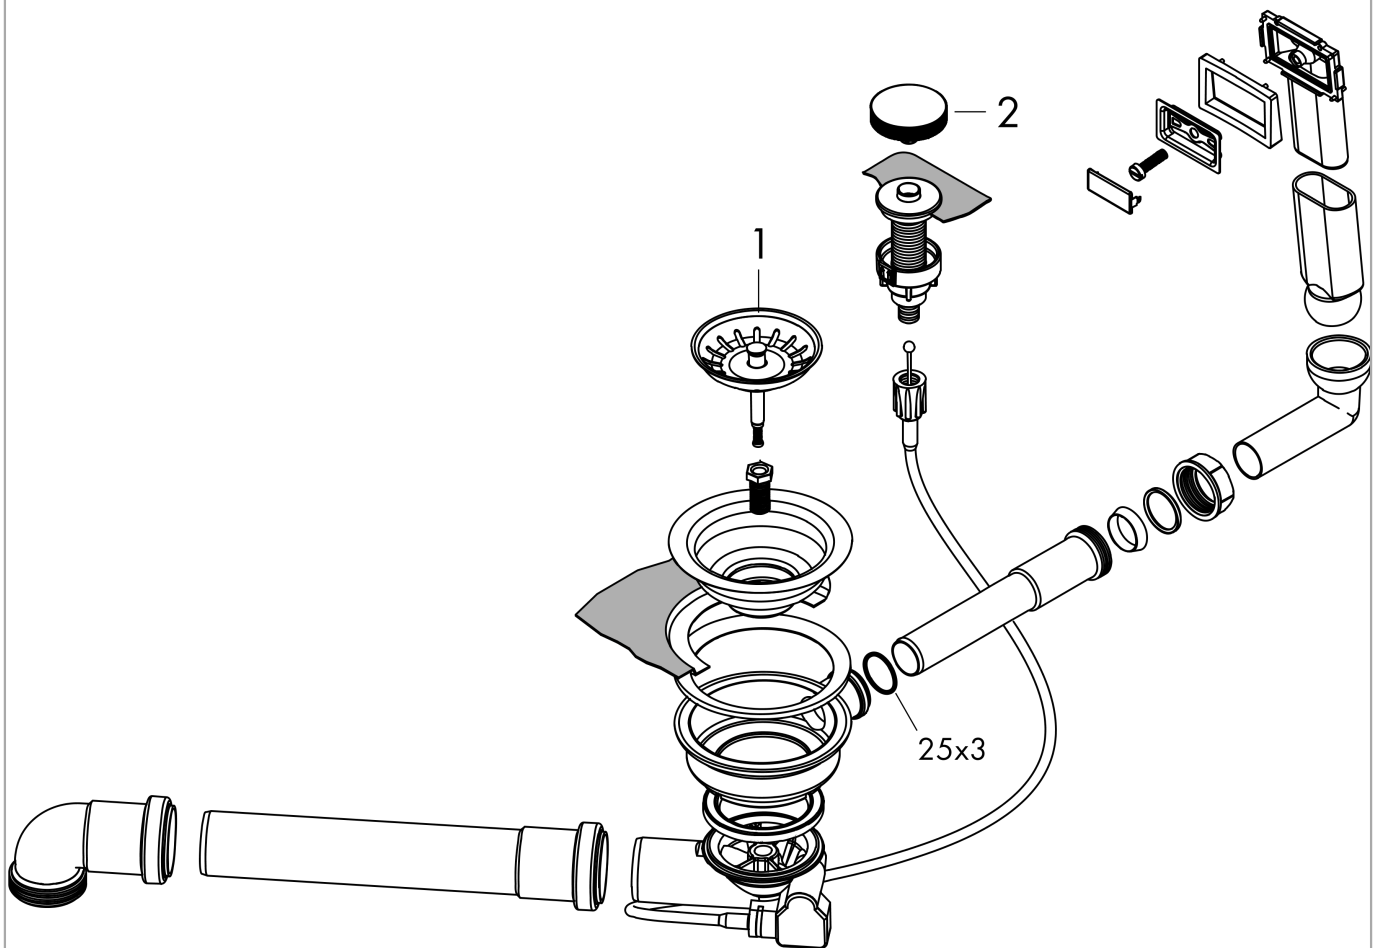

D16-11 Automatic waste and overflow set for single bowl graniteSurfaces: **Chrome** Article Number: **43937000****Description****product features**

- consists of: waste and overflow set, pop-up waste set, trap
- drain system: drain operation via turning pop-up handle
- diameter 40 / 50
- 1 1/2" with space-saving drain pipe and odor trap
- screen basket: 3 1/2"

Product image

D16-11 Automatic waste and overflow set for single bowl granite
 Surfaces: **Chrome** Article Number: **43937000**

Exploded Drawing

Year of production: >11/17

D16-11 Automatic waste and overflow set for single bowl granite

Surfaces: **Chrome** Article Number: **43937000**

Spare part list

Year of production: >11/17

| Pos. | Description | Article Number | Price | PU |
|------|----------------|----------------|---------|----|
| 1 | plug | 93472000 | € 44,63 | 1 |
| 2 | turning handle | 94832000 | - | 1 |