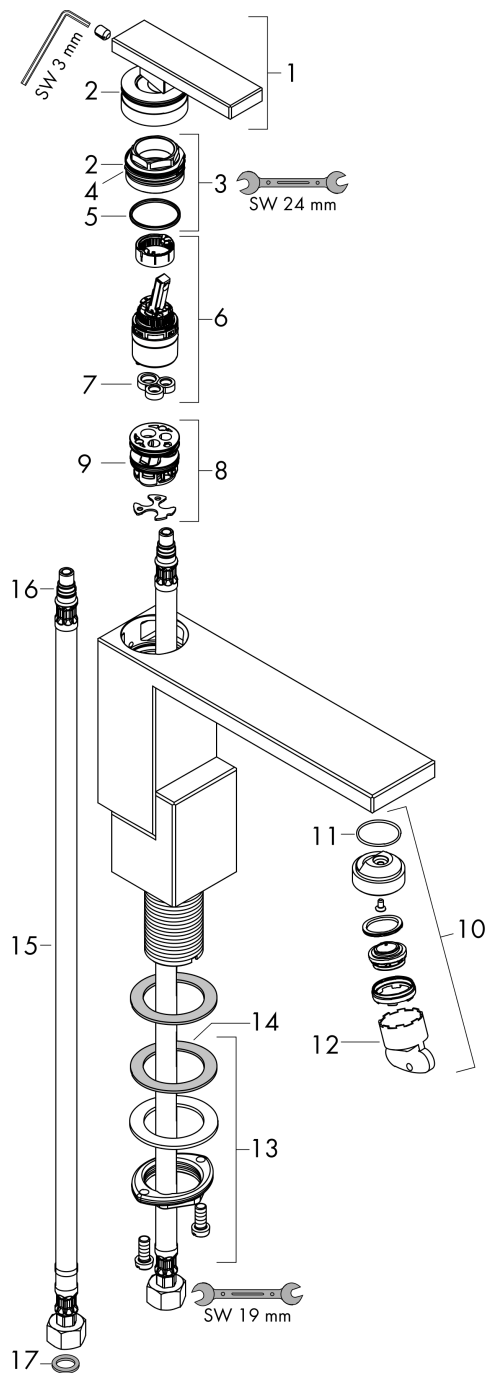

AXOR Edge
Single lever basin mixer 130 with push-open waste set
 Surfaces: Article Number: **46010000**

product features

- consists of: single lever basin mixer, waste set
- ComfortZone 130
- projection: 160 mm
- spout height: 131 mm
- spray type: Normal spray
- maximum flow rate at 3 bar: 5 l/min
- ceramic cartridge
- temperature limitation adjustable
- suitable for continuous flow water heaters
- push-open waste set G 1¼
- material waste set: metal
- connection type: G ¾ connections
- connection dimension: DN15

Technology

Design awards

reddot award 2019
best of the best

GERMAN
DESIGN
AWARD
WINNER
2020

Certificates

Product image

Scale drawing

AXOR Edge
Single lever basin mixer 130 with push-open waste set
 Surfaces: Article Number: **46010000**

Flowchart

AXOR Edge
Single lever basin mixer 130 with push-open waste set
 Surfaces: Article Number: **46010000**

Exploded Drawing

Year of production: >04/19

AXOR Edge
Single lever basin mixer 130 with push-open waste set
 Surfaces: Article Number: **46010000**

Spare part list

Year of production: >04/19

Pos.		Article Number	Price	PU
1	handle	93422000	€ 256,68	1
2	O-ring 33x1,5	98164000	€ 3,33	1
3	nut	92926000	€ 14,28	1
4	O-ring 29x2	98391000	€ 3,33	1
5	O-ring 25x1,5	98146000	€ 3,33	1
6	cartridge, assy	92900000	€ 58,67	1
7	seal	93383000	€ 11,66	1
8	adapter for cartridge	98866000	€ 28,92	1
9	O-ring 23x2	98398000	€ 3,33	1
10	aerator M24x1 (5 l/min)	93426000	€ 72,47	1
11	O-ring 22x1,2	98397000	€ 3,33	1
12	service tool	95661000	€ 5,36	1
13	fixing set (Ø 32)	13961000	€ 22,97	1
14	lever collar	97548000	€ 3,33	1
15	connection hose 600 mm M8x0,75 G3/8	96556000	€ 22,97	1
16	sealing set	95581000	€ 5,36	1
17	O-ring 7x1,5	98422000	€ 3,33	1
a	push-open waste set	51300000	-	1
b	fixation extension 35 mm	13898000	€ 72,47	1