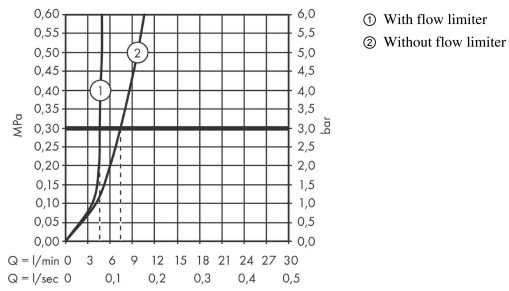

AXOR Edge
Single lever basin mixer 130 with push-open waste set
 Surfaces: Article Number: **46010000**

product features

- consists of: single lever basin mixer, waste set
- ComfortZone 130
- projection: 160 mm
- spout height: 131 mm
- spray type: Normal spray
- maximum flow rate at 3 bar: 5 l/min
- ceramic cartridge
- temperature limitation adjustable
- suitable for continuous flow water heaters
- push-open waste set G 1¼
- material waste set: metal
- connection type: G ¾ connections
- connection dimension: DN15

Technology

Design awards

reddot award 2019
best of the best

GERMAN
DESIGN
AWARD
WINNER
2020

Certificates

Product image

Scale drawing

AXOR Edge
Single lever basin mixer 130 with push-open waste set
 Surfaces: Article Number: **46010000**

Flowchart

AXOR Edge
Single lever basin mixer 130 with push-open waste set
 Surfaces: Article Number: **46010000**

Exploded Drawing

Year of production: >04/19

AXOR Edge
Single lever basin mixer 130 with push-open waste set
 Surfaces: Article Number: **46010000**