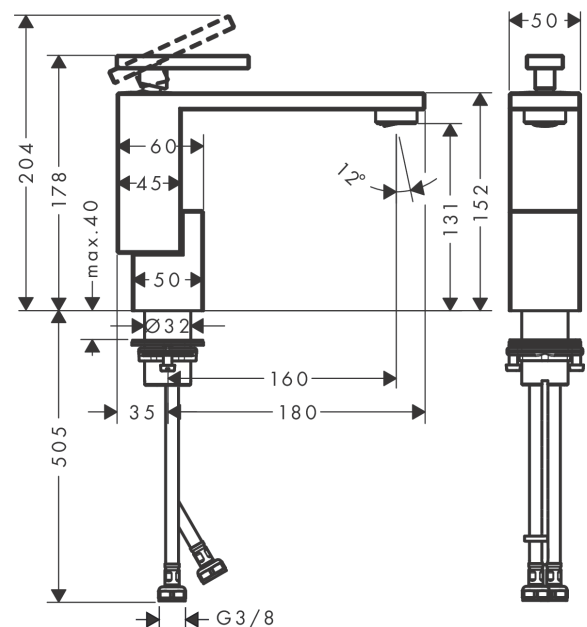

AXOR Edge
Single lever basin mixer 130 with push-open waste set
 Surfaces: Article Number: **46010000**

product features

- consists of: single lever basin mixer, waste set
- ComfortZone 130
- projection: 160 mm
- spout height: 131 mm
- spray type: Normal spray
- maximum flow rate at 3 bar: 5 l/min
- ceramic cartridge
- temperature limitation adjustable
- suitable for continuous flow water heaters
- push-open waste set G 1¼
- material waste set: metal
- connection type: G ¾ connections
- connection dimension: DN15

Technology

Design awards

reddot award 2019
best of the best

GERMAN
DESIGN
AWARD
WINNER
2020

Certificates

Product image

Scale drawing

AXOR Edge
Single lever basin mixer 130 with push-open waste set
 Surfaces: Article Number: **46010000**

Flowchart

AXOR Edge
Single lever basin mixer 130 with push-open waste set
 Surfaces: Article Number: **46010000**

Exploded Drawing

Year of production: >04/19

AXOR Edge
Single lever basin mixer 130 with push-open waste set
 Surfaces: Article Number: **46010000**

Spare part list

Year of production: >04/19

Pos.		Article Number	Price	PU
1	handle	93422000	€ 256,68	1
2	O-ring 33x1,5	98164000	€ 3,33	1
3	nut	92926000	€ 14,28	1
4	O-ring 29x2	98391000	€ 3,33	1
5	O-ring 25x1,5	98146000	€ 3,33	1
6	cartridge, assy	92900000	€ 58,67	1
7	seal	93383000	€ 11,66	1
8	adapter for cartridge	98866000	€ 28,92	1
9	O-ring 23x2	98398000	€ 3,33	1
10	aerator M24x1 (5 l/min)	93426000	€ 72,47	1
11	O-ring 22x1,2	98397000	€ 3,33	1
12	service tool	95661000	€ 5,36	1
13	fixing set (Ø 32)	13961000	€ 22,97	1
14	lever collar	97548000	€ 3,33	1
15	connection hose 600 mm M8x0,75 G3/8	96556000	€ 22,97	1
16	sealing set	95581000	€ 5,36	1
17	O-ring 7x1,5	98422000	€ 3,33	1
a	push-open waste set	51300000	-	1
b	fixation extension 35 mm	13898000	€ 72,47	1