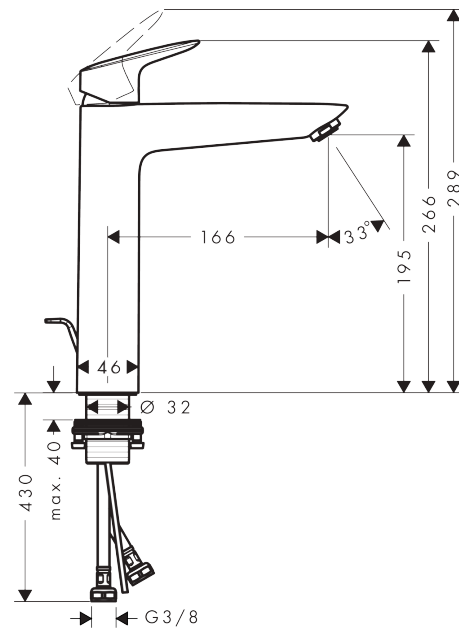

Scale drawing