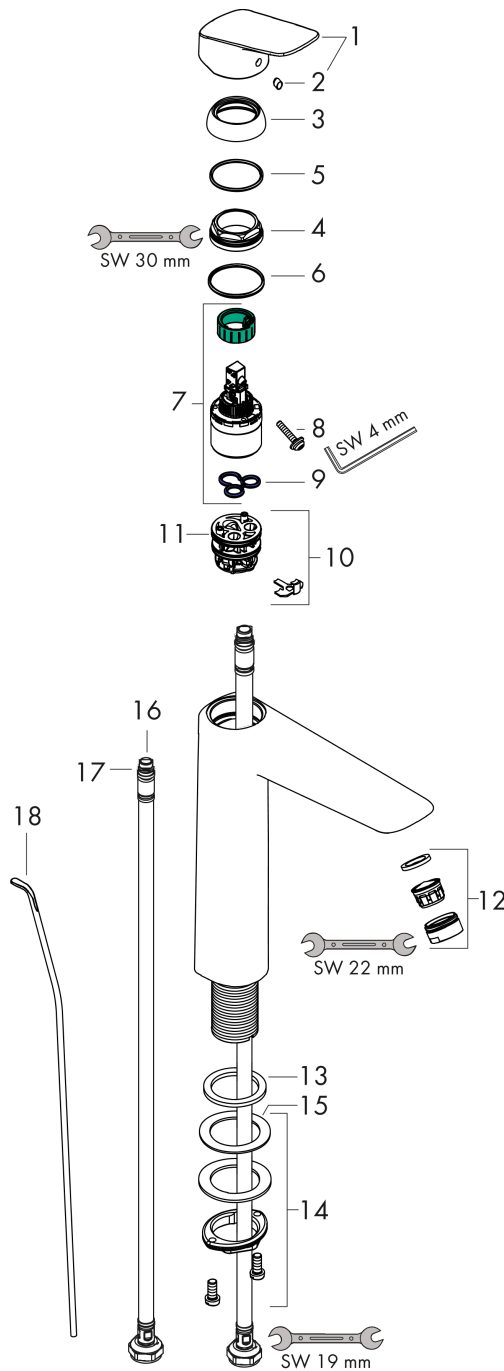

##### product features

- consists of: single lever basin mixer, waste set
- ComfortZone 190
- projection: 166 mm
- spout height: 195 mm
- spray type: normal spray
- maximum flow rate at 3 bar: 5 l/min
- ceramic cartridge
- temperature limitation adjustable
- suitable for continuous flow water heaters
- pop-up waste set G 1¼
- material waste set: synthetic
- connection type: G ¾ connections
- connection dimension: DN15
- EPD Basin Faucets

#### Scale drawing

**Logis**

**Single lever basin mixer 190 with pop-up waste set**

Finish: **Chrome** Article Number: **71090000**

**Flowchart**

**Logis**  
**Single lever basin mixer 190 with pop-up waste set**  
 Finish: **Chrome** Article Number: **71090000**

**Exploded Drawing**

Year of production: >05/17

**Logis****Single lever basin mixer 190 with pop-up waste set**Finish: **Chrome** Article Number: **71090000****Spare part list**

Year of production: &gt;05/17

Pos.	Description	Article Number	Price	PU
1	handle	92224000	€ 45,82	1
2	screw cover	96338000	€ 3,33	1
3	flange	97406000	€ 18,80	1
4	nut	97209000	€ 14,28	1
5	O-Ring 32x2	98193000	€ 3,33	1
6	O-ring 35x2	92604000	€ 5,36	1
7	cartridge, assy	92730000	€ 58,67	1
8	locking screw for handle	95140000	€ 5,36	1
9	seal	95008000	€ 8,69	1
10	adapter for cartridge	98750000	€ 11,66	1
11	O-Ring 30x2	98186000	€ 3,33	1
12	aerator M24x1 (5 l/min)	92372000	€ 18,80	1
13	flat seal	98749000	€ 5,36	1
14	fixing set (Ø 32)	13961000	€ 22,97	1
15	lever collar	97548000	€ 3,33	1
16	connection hose 600 mm M8x0,75 G3/8	96556000	€ 22,97	1
17	O-ring 6,6x1,6	93019000	€ 3,33	1
18	pull rod	96657000	€ 11,66	1
a	pop up waste	92168000	€ 36,89	1
b	fixation extension 35 mm	13898000	€ 72,47	1