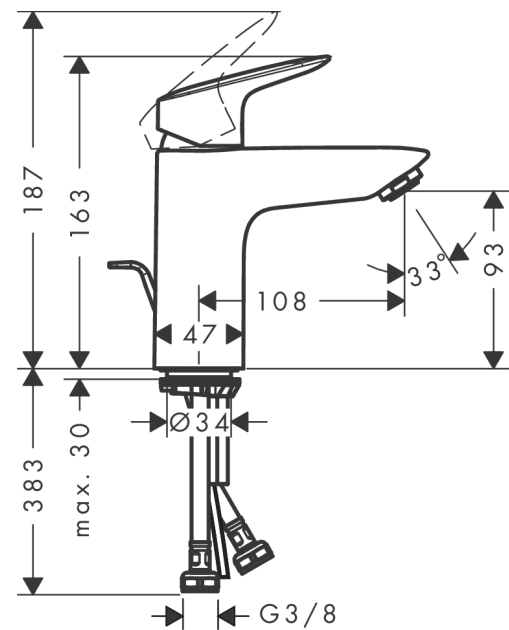

Logis

Single lever basin mixer 100 CoolStart with pop-up waste set

Surface: **Chrome** Article Number: **71102000**

Description

product features

- consists of: single lever basin mixer, waste set
- ComfortZone 100
- projection: 108 mm
- spout height: 93 mm
- spray type: normal spray
- maximum flow rate at 3 bar: 5 l/min
- ceramic cartridge
- temperature limitation adjustable
- suitable for continuous flow water heaters
- pop-up waste set G 1¼
- material waste set: synthetic
- connection type: G ¾ connections
- connection dimension: DN15
- cold water in middle position

Technology

Product image

Scale drawing

Logis

Single lever basin mixer 100 CoolStart with pop-up waste set

Surface: **Chrome** Article Number: **71102000**

Flowchart