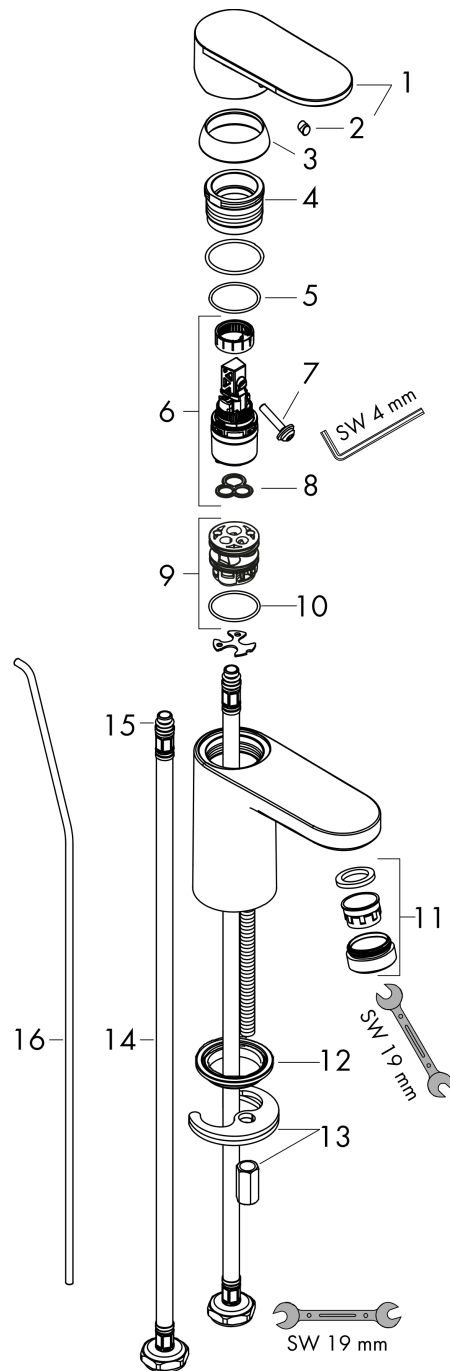

Vernis Blend

Single lever basin mixer 100 CoolStart with pop-up waste set

Finish: **Chrome** Article Number: **71585000**

Description

product features

- consists of: single lever basin mixer, waste set
- ComfortZone 100
- projection: 108 mm
- spout height: 88 mm
- handle variant: lever handle
- spray type: normal spray
- swiveling spray former
- maximum flow rate at 3 bar: 5 l/min
- ceramic cartridge
- temperature limitation adjustable
- suitable for continuous flow water heaters
- pop-up waste set G 1¼
- material waste set: synthetic
- connection type: G ¾ connections
- connection dimension: DN15
- cold water in basic handle position
- EU taxonomy: max. 6 l/min - Substantial Contribution (SC) possible
- EPD Basin Faucets

Technology

Certificates / Sustainability

Product image

Scale drawing

Vernis Blend
Single lever basin mixer 100 CoolStart with pop-up waste set
 Finish: **Chrome** Article Number: **71585000**

Flowchart

Vernis Blend
Single lever basin mixer 100 CoolStart with pop-up waste set
 Finish: **Chrome** Article Number: **71585000**

Exploded Drawing

Year of production: >01/21

Vernis Blend

Single lever basin mixer 100 CoolStart with pop-up waste set

Finish: **Chrome** Article Number: **71585000**

Spare part list

Year of production: >01/21

Pos.	Description	Article Number	PC	PU
1	handle	93678000	8	1
2	screw cover	96338000	1	1
3	flange	93680000	3	1
4	nut	93681000	6	1
5	O-ring 24x1,5	98434000	1	1
6	cartridge, assy	97685000	11	1
7	locking screw for handle	95140000	2	1
8	seal	98865000	8	1
9	adapter for cartridge	98866000	8	1
10	O-ring 23x2	98398000	1	1
11	aerator swivelling M24x1 (5 l/min)	93834000	6	1
12	seal Ø 42	98722000	2	1
13	fixing set	96016000	8	1
14	connection hose 600 mm M8x0,75 G3/8	96556000	7	1
15	O-ring 6,6x1,6	93019000	1	1
16	pull rod	93683000	4	1
a	pop up waste	92168000	9	1