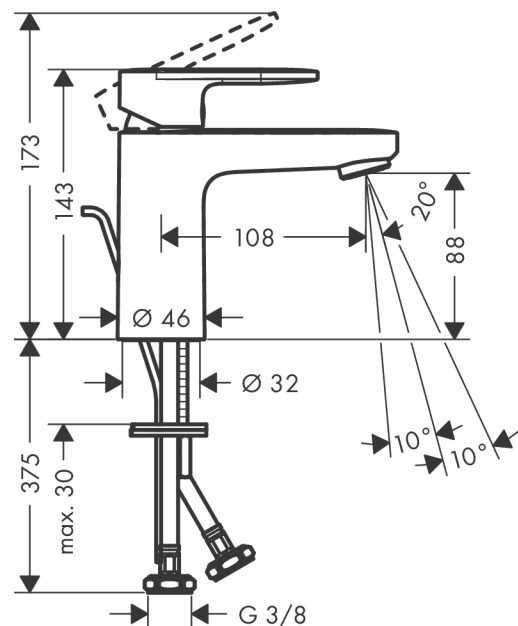

Vernis Blend

Single lever basin mixer 100 CoolStart with pop-up waste set

Finish: **Chrome** Article Number: **71585000**

Description

product features

- consists of: single lever basin mixer, waste set
- ComfortZone 100
- projection: 108 mm
- spout height: 88 mm
- handle variant: lever handle
- spray type: normal spray
- swiveling spray former
- maximum flow rate at 3 bar: 5 l/min
- ceramic cartridge
- temperature limitation adjustable
- suitable for continuous flow water heaters
- pop-up waste set G 1¼
- material waste set: synthetic
- connection type: G ¾ connections
- connection dimension: DN15
- cold water in basic handle position
- EU taxonomy: max. 6 l/min - Substantial Contribution (SC) possible
- EPD Basin Faucets

Technology

Certificates / Sustainability

Product image

Scale drawing

Vernis Blend
Single lever basin mixer 100 CoolStart with pop-up waste set
 Finish: **Chrome** Article Number: **71585000**

Flowchart

Vernis Blend
Single lever basin mixer 100 CoolStart with pop-up waste set
 Finish: **Chrome** Article Number: **71585000**

Exploded Drawing

Year of production: >01/21

Vernis Blend

Single lever basin mixer 100 CoolStart with pop-up waste set

Finish: **Chrome** Article Number: **71585000**

Spare part list

Year of production: >01/21

Pos.	Description	Article Number	PC	PU
1	handle	93678000	8	1
2	screw cover	96338000	1	1
3	flange	93680000	3	1
4	nut	93681000	6	1
5	O-ring 24x1,5	98434000	1	1
6	cartridge, assy	97685000	11	1
7	locking screw for handle	95140000	2	1
8	seal	98865000	8	1
9	adapter for cartridge	98866000	8	1
10	O-ring 23x2	98398000	1	1
11	aerator swivelling M24x1 (5 l/min)	93834000	6	1
12	seal Ø 42	98722000	2	1
13	fixing set	96016000	8	1
14	connection hose 600 mm M8x0,75 G3/8	96556000	7	1
15	O-ring 6,6x1,6	93019000	1	1
16	pull rod	93683000	4	1
a	pop up waste	92168000	9	1