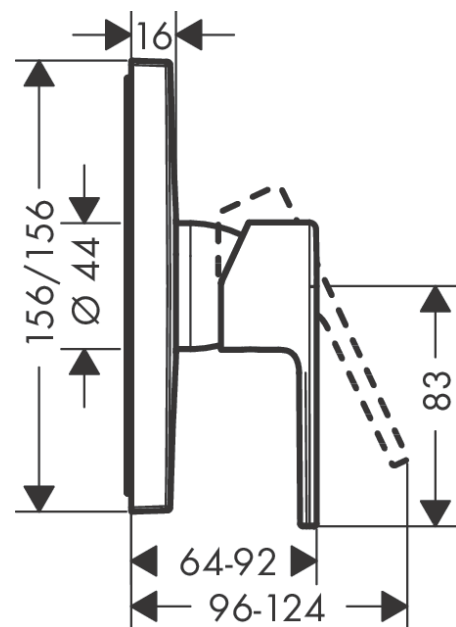

Vernis Shape

Single lever shower mixer for concealed installation for iBox universal

Surface: **Matt Black** Article Number: **71668670**

Description

product features

- 1 function
- maximum flow rate at 3 bar: 29,3 l/min
- ceramic cartridge
- temperature limitation adjustable
- connection type: basic set
- min. operating pressure: 1 bar
- max. operating pressure: 10 bar

Product image

Scale drawing

Flowchart

Vernis Shape

Single lever shower mixer for concealed installation for iBox universal

Surface: **Matt Black** Article Number: **71668670**

Exploded Drawing

Year of production: >06/21

Vernis Shape

Single lever shower mixer for concealed installation for iBox universal

Surface: **Matt Black** Article Number: **71668670**

Spare part list

Year of production: >06/21

Pos.	Description	Article Number	PC	PU
1	handle	93719670	59	1
2	screw cover	96338000	1	1
3	escutcheon	94299670	62	1
4	O-ring 43x3	98418000	1	1
5	sleeve	98790670	58	1
6	holder for escutcheon	98793000	9	1
7	set of fixing screws	96454000	3	1
8	nut	98796000	9	1
9	O-ring 30x1,5	98433000	1	1
10	O-ring 39x1,5	98400000	1	1
11	cartridge, assy	92730000	11	1
12	locking screw for handle	95140000	2	1
13	seal	95008000	3	1
14	set of screws	96525000	3	1
15	O-ring 16x2	98133000	1	1
16	O-Ring 22x2	98185000	1	1
17	flow limiter (22 l/min)	95884000	4	1
18	noise reduction	96429000	2	1
19	extension 25 mm	13595000	99	1
20	set of fixing screws	97747000	1	1
21	extension 22 mm	13593670	99	1
a	concealed item	01800180	99	1