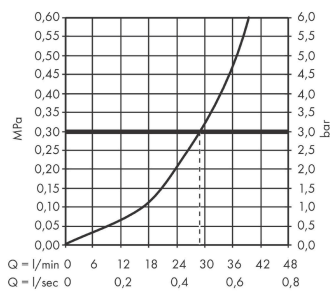

Vernis Shape

Single lever shower mixer for concealed installation for iBox universal

Surface: **Matt Black** Article Number: **71668670**

Description

product features

- 1 function
- maximum flow rate at 3 bar: 29,3 l/min
- ceramic cartridge
- temperature limitation adjustable
- connection type: basic set
- min. operating pressure: 1 bar
- max. operating pressure: 10 bar

Product image

Scale drawing

Flowchart