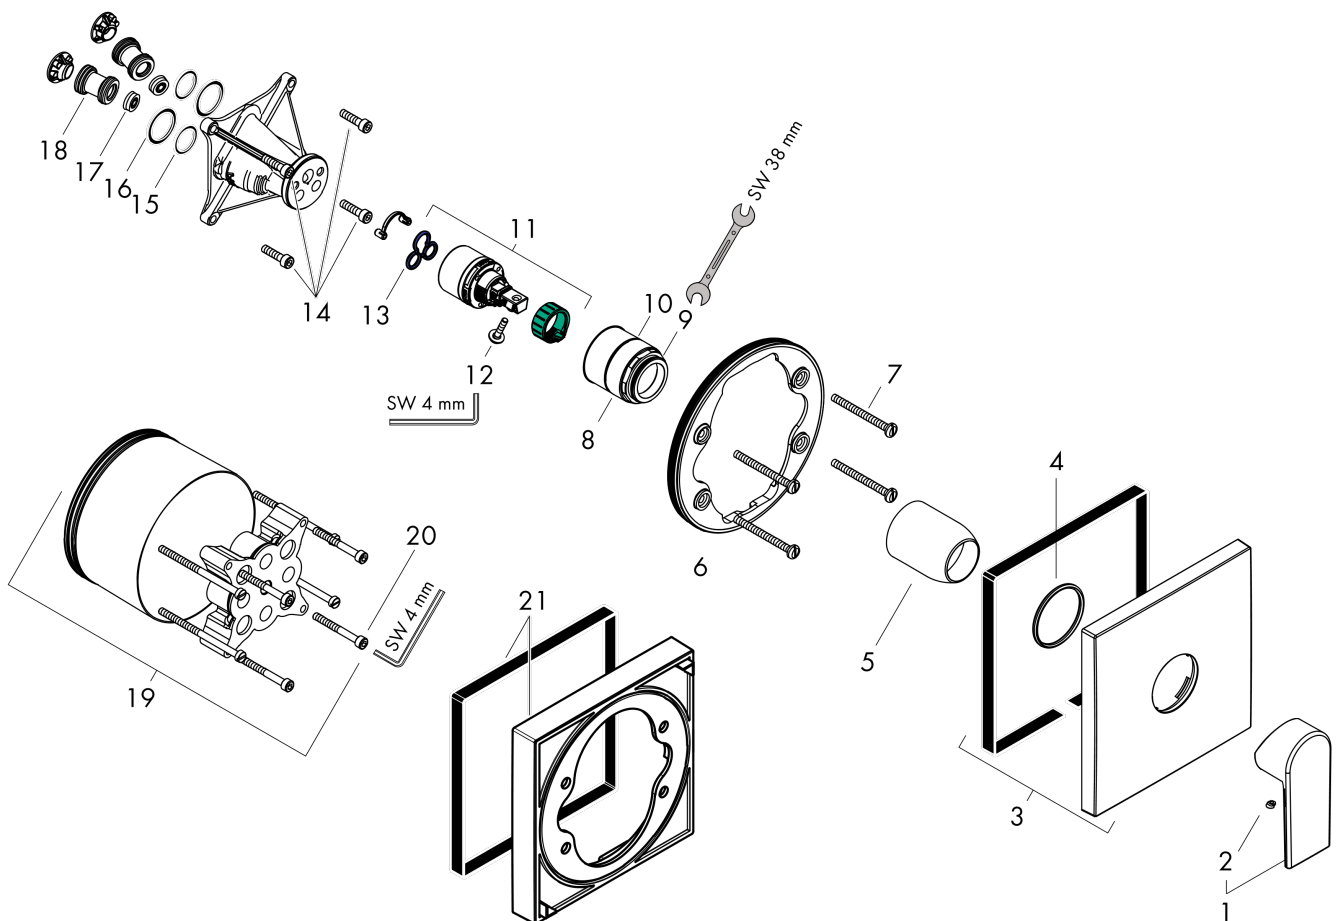

Vernis Shape

Single lever shower mixer for concealed installation for iBox universal

Surface: **Matt Black** Article Number: **71668670**

Description

product features

- 1 function
- maximum flow rate at 3 bar: 29,3 l/min
- ceramic cartridge
- temperature limitation adjustable
- connection type: basic set
- min. operating pressure: 1 bar
- max. operating pressure: 10 bar

Product image

Scale drawing

Flowchart

Vernis Shape

Single lever shower mixer for concealed installation for iBox universal

Surface: **Matt Black** Article Number: **71668670**

Exploded Drawing

Year of production: >06/21

Vernis Shape

Single lever shower mixer for concealed installation for iBox universal

Surface: **Matt Black** Article Number: **71668670**

Spare part list

Year of production: >06/21

Pos.	Description	Article Number	PC	PU
1	handle	93719670	59	1
2	screw cover	96338000	1	1
3	escutcheon	94299670	62	1
4	O-ring 43x3	98418000	1	1
5	sleeve	98790670	58	1
6	holder for escutcheon	98793000	9	1
7	set of fixing screws	96454000	3	1
8	nut	98796000	9	1
9	O-ring 30x1,5	98433000	1	1
10	O-ring 39x1,5	98400000	1	1
11	cartridge, assy	92730000	11	1
12	locking screw for handle	95140000	2	1
13	seal	95008000	3	1
14	set of screws	96525000	3	1
15	O-ring 16x2	98133000	1	1
16	O-Ring 22x2	98185000	1	1
17	flow limiter (22 l/min)	95884000	4	1
18	noise reduction	96429000	2	1
19	extension 25 mm	13595000	99	1
20	set of fixing screws	97747000	1	1
21	extension 22 mm	13593670	99	1
a	concealed item	01800180	99	1