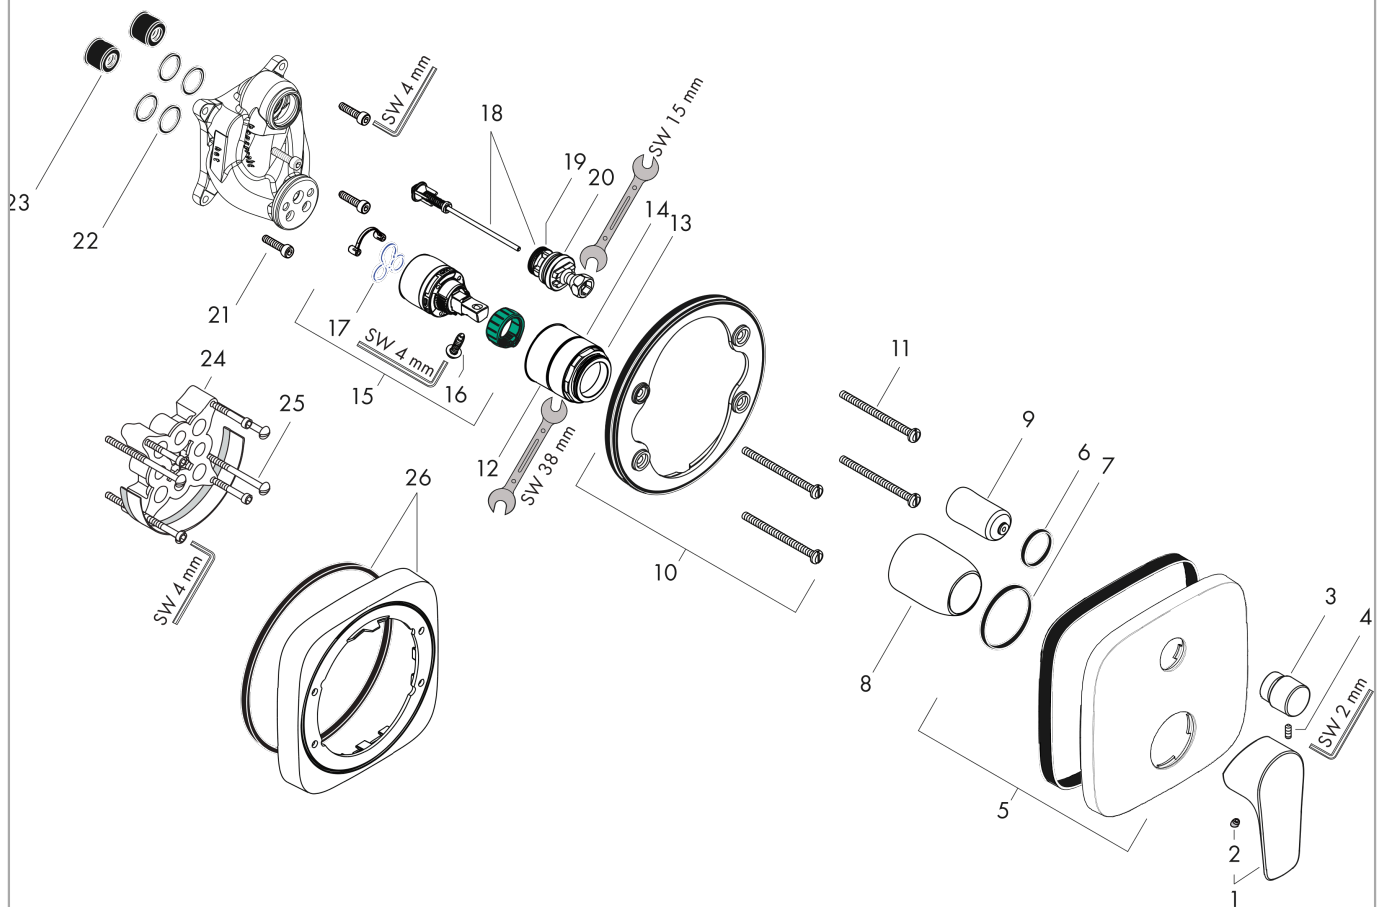

Talis E

Single lever bath mixer for concealed installation for iBox universal

Finish: **Chrome** Article Number: **71745000**

Description

product features

- 2 functions
- flow rate upper outlet: 21 l/min
- flow rate lower outlet: 29 l/min
- maximum flow rate at 3 bar: 29 l/min
- ceramic cartridge
- temperature limitation adjustable
- diverter with automatic resetting
- with silencer
- connection type: basic set
- wall-mounted
- min. operating pressure: 1 bar
- max. operating pressure: 10 bar

Design awards

Certificates / Sustainability

Product image

Scale drawing

Flowchart

Talis E
Single lever bath mixer for concealed installation for iBox universal
 Finish: **Chrome** Article Number: **71745000**

Exploded Drawing

Year of production: >01/16

Talis E

Single lever bath mixer for concealed installation for iBox universal

Finish: **Chrome** Article Number: **71745000**

Spare part list

Year of production: >01/16

Pos.	Description	Article Number	PC	PU
1	handle	92666000	8	1
2	screw cover	96338000	1	1
3	diverter knob	98795000	10	1
4	hollow set screw M4x10	97667000	1	1
5	escutcheon 155 / 155 mm	95275000	11	1
6	O-ring 23x3	98142000	1	1
7	O-ring 43x3	98418000	1	1
8	sleeve	98790000	8	1
9	sleeve	98794000	8	1
10	holder for escutcheon	98793000	9	1
11	set of fixing screws	96454000	3	1
12	nut	98796000	9	1
13	O-ring 30x1,5	98433000	1	1
14	O-ring 39x1,5	98400000	1	1
15	cartridge, assy	92730000	11	1
16	locking screw for handle	95140000	2	1
17	seal	95008000	3	1
18	selector assy	95014000	11	1
19	O-ring 17x2	98199000	1	1
20	O-ring 20x2,5	92602000	2	1
21	set of screws	96525000	3	1
22	O-ring 16x2	98133000	1	1
23	noise reduction	94073000	7	1
24	extension 25 mm	13595000	99	1
25	set of fixing screws	97747000	1	1
26	extension 22 mm	15597000	99	1
a	concealed item	01800180	99	1
b	adapter for exchanged connections	93181000	18	1