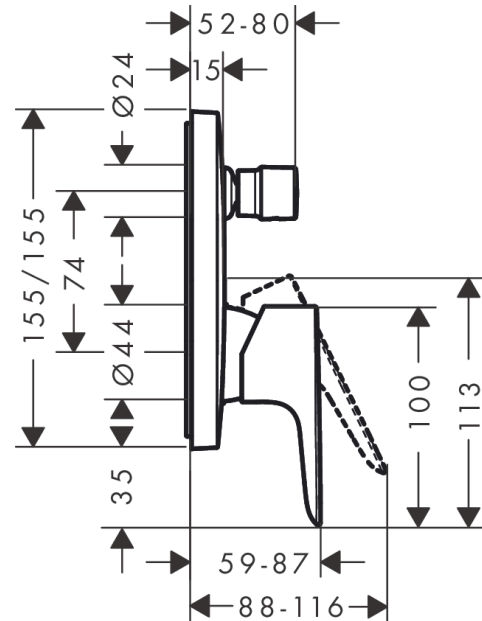

Talis E

Single lever bath mixer for concealed installation for iBox universal

Finish: **Chrome** Article Number: **71745000**

Description

product features

- 2 functions
- flow rate upper outlet: 21 l/min
- flow rate lower outlet: 29 l/min
- maximum flow rate at 3 bar: 29 l/min
- ceramic cartridge
- temperature limitation adjustable
- diverter with automatic resetting
- with silencer
- connection type: basic set
- wall-mounted
- min. operating pressure: 1 bar
- max. operating pressure: 10 bar

Design awards

Certificates / Sustainability

Product image

Scale drawing

Flowchart

Talis E
Single lever bath mixer for concealed installation for iBox universal
 Finish: **Chrome** Article Number: **71745000**

Exploded Drawing

Year of production: >01/16

Talis E

Single lever bath mixer for concealed installation for iBox universal

Finish: **Chrome** Article Number: **71745000**

Spare part list

Year of production: >01/16

Pos.	Description	Article Number	PC	PU
1	handle	92666000	8	1
2	screw cover	96338000	1	1
3	diverter knob	98795000	10	1
4	hollow set screw M4x10	97667000	1	1
5	escutcheon 155 / 155 mm	95275000	11	1
6	O-ring 23x3	98142000	1	1
7	O-ring 43x3	98418000	1	1
8	sleeve	98790000	8	1
9	sleeve	98794000	8	1
10	holder for escutcheon	98793000	9	1
11	set of fixing screws	96454000	3	1
12	nut	98796000	9	1
13	O-ring 30x1,5	98433000	1	1
14	O-ring 39x1,5	98400000	1	1
15	cartridge, assy	92730000	11	1
16	locking screw for handle	95140000	2	1
17	seal	95008000	3	1
18	selector assy	95014000	11	1
19	O-ring 17x2	98199000	1	1
20	O-ring 20x2,5	92602000	2	1
21	set of screws	96525000	3	1
22	O-ring 16x2	98133000	1	1
23	noise reduction	94073000	7	1
24	extension 25 mm	13595000	99	1
25	set of fixing screws	97747000	1	1
26	extension 22 mm	15597000	99	1
a	concealed item	01800180	99	1
b	adapter for exchanged connections	93181000	18	1