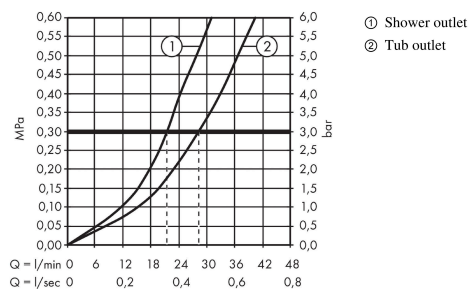

Talis E

Single lever bath mixer for concealed installation for iBox universal

Finish: **Chrome** Article Number: **71745000**

Description

product features

- 2 functions
- flow rate upper outlet: 21 l/min
- flow rate lower outlet: 29 l/min
- maximum flow rate at 3 bar: 29 l/min
- ceramic cartridge
- temperature limitation adjustable
- diverter with automatic resetting
- with silencer
- connection type: basic set
- wall-mounted
- min. operating pressure: 1 bar
- max. operating pressure: 10 bar

Design awards

Certificates / Sustainability

Product image

Scale drawing

Flowchart

Talis E
Single lever bath mixer for concealed installation for iBox universal
 Finish: **Chrome** Article Number: **71745000**