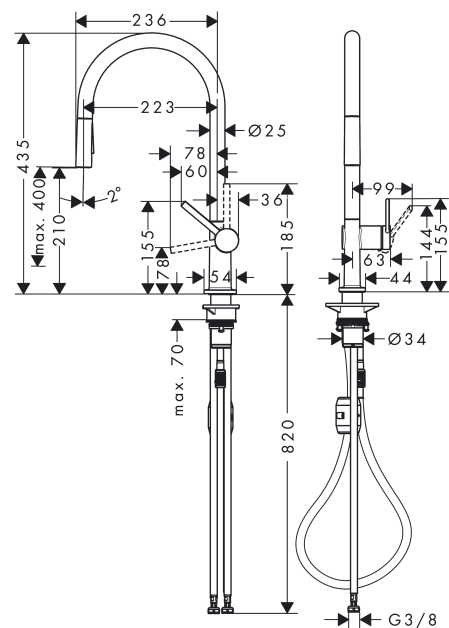

Scale drawing