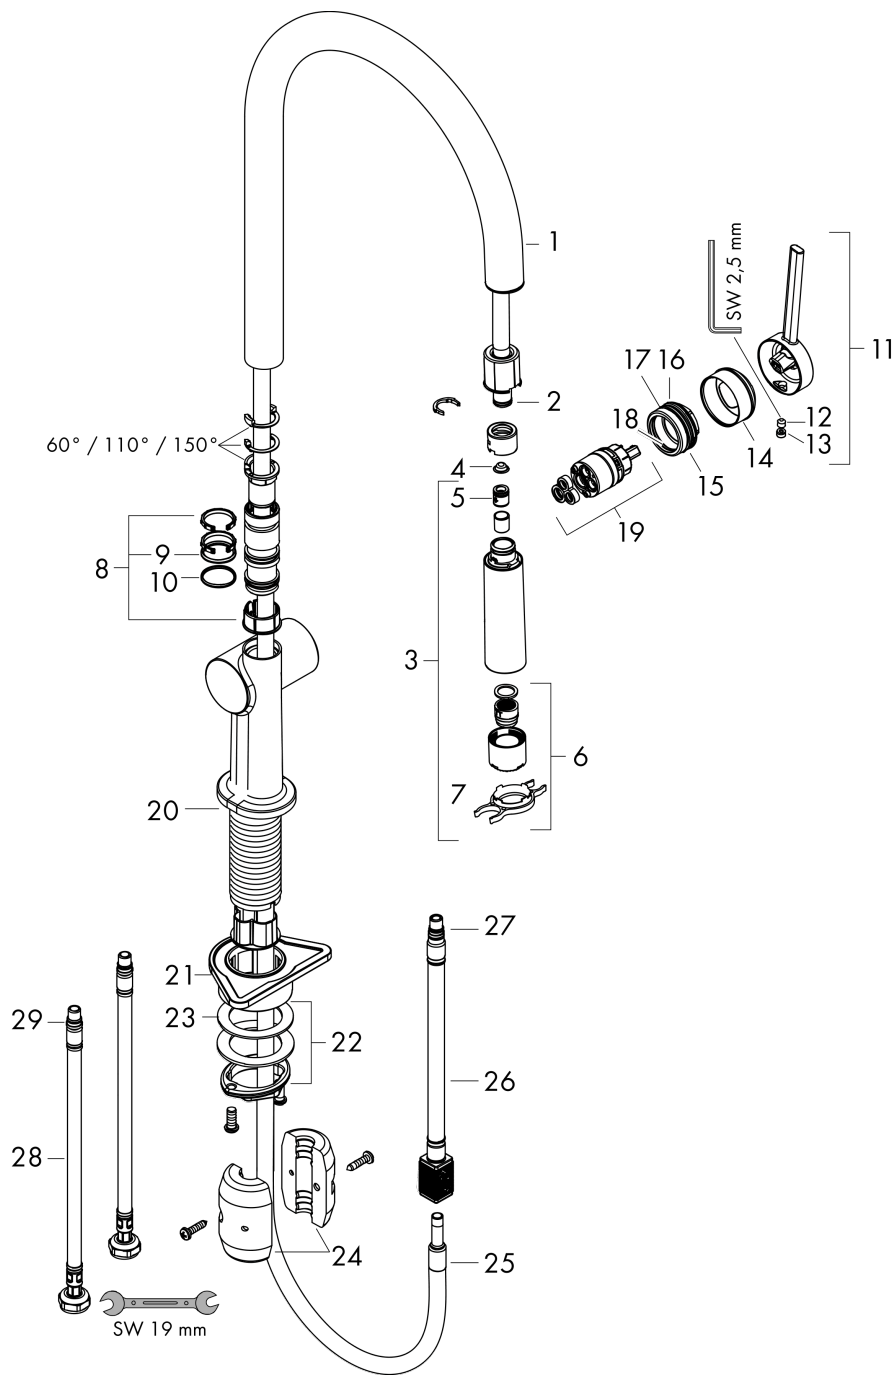

Talis M54

Single lever kitchen mixer 210, pull-out spray, 2jet

Finish: **Matt Black** Article Number: **72800670**

Description

product features

- ComfortZone 210
- swivel range adjustable in 4 steps 60°, 110°, 150° or 360°
- laminar spray, shower spray
- lockable shower spray, spray returns through pressing spray diverter and spray returns automatically through handle closing
- quick connect hose
- connection dimension: DN15
- maximum flow rate at 3 bar: 8 l/min
- ceramic cartridge
- connection type: G 3/8 connections
- temperature limitation adjustable
- integrated non-return valve
- suitable for continuous flow water heaters
- extension length up to 50 cm
- tap hole with Ø 35 mm required

Exploded Drawing

Year of production: >04/20

Talis M54

Single lever kitchen mixer 210, pull-out spray, 2jet

Finish: **Matt Black** Article Number: **72800670**

Spare part list

Year of production: >04/20

Pos.	Description	Article Number	PC	PU
1	spout cpl.	93739670	62	1
2	O-ring 8x2	98112000	1	1
3	handspray	93741670	62	1
4	filter	98516000	2	1
5	non return valve DW 10	96456000	3	1
6	spray former	93342000	10	1
7	service tool	95910000	3	1
8	set of lever collars	98365000	3	1
9	O-ring 19x2	98426000	1	1
10	O-ring 20x1,5	98197000	1	1
11	handle	93736670	59	1
12	hollow set screw M5x5	98446000	1	1
13	screw cover	93735610	3	1
14	flange	93737670	59	1
15	nut	93738000	10	1
16	O-ring 30x1,5	98433000	1	1
17	O-ring 29x2	98391000	1	1
18	O-ring 25x1,5	98146000	1	1
19	cartridge, assy	93740000	13	1
20	O-ring 36x3	98052000	1	1
21	support	97523000	2	1
22	fixing set (Ø 34)	95049000	5	1
23	lever collar	97548000	1	1
24	weight	92500000	9	1
25	hose	93745000	12	1
26	hose	93744000	10	1
27	O-ring 7x1,5	98422000	1	1
28	connection hose 900 mm M8x0,75 G3/8	93746000	9	1
29	O-ring 6,6x1,6	93019000	1	1
a	set of adapters	93395000	7	1