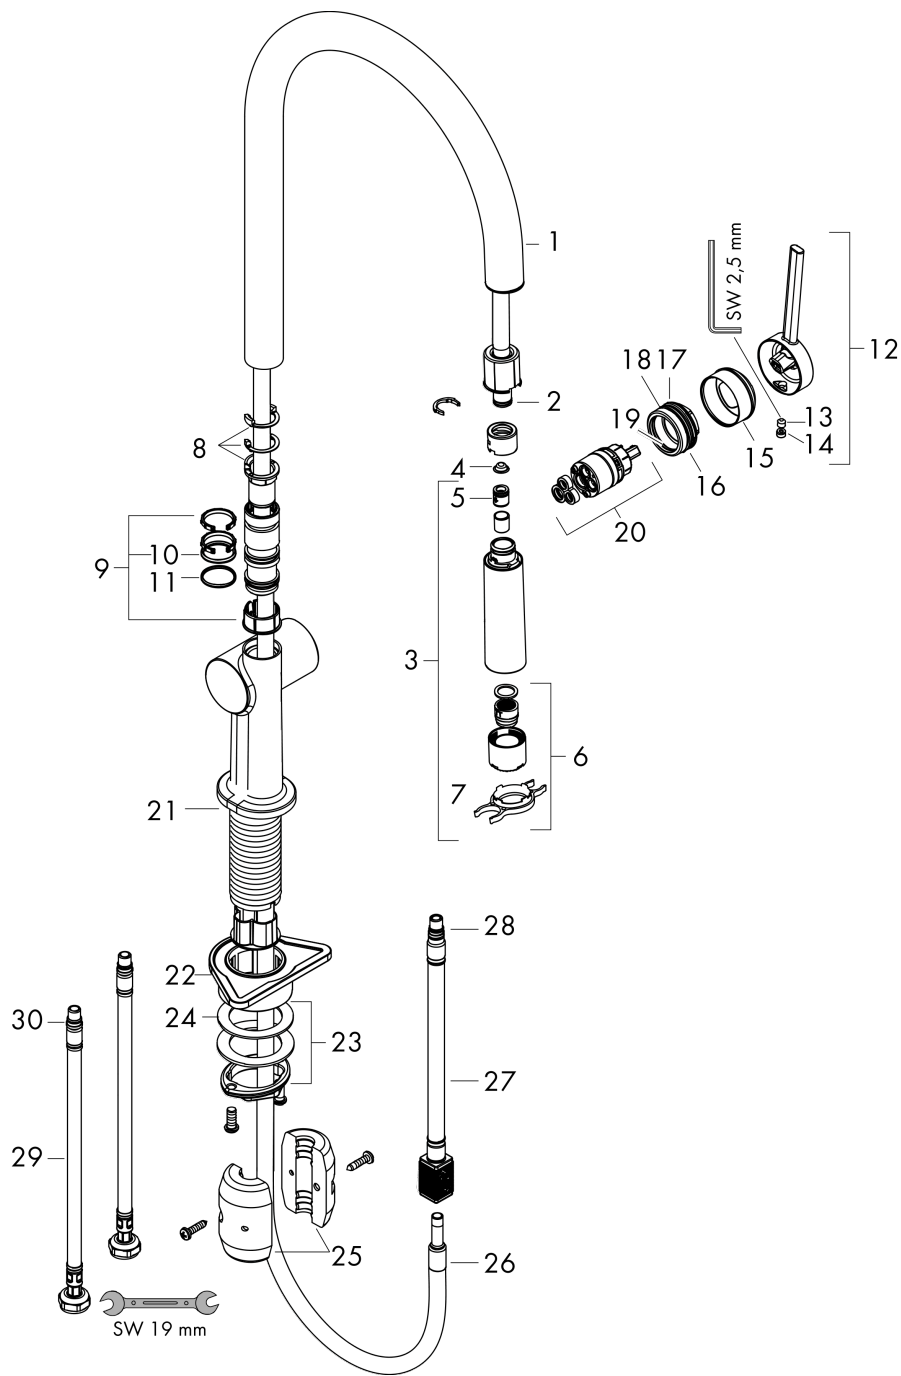

Flowchart

Talis M54

Single lever kitchen mixer 210, pull-out spray, 2jet

Finish: **Stainless Steel Finish** Article Number: **72800800**

Exploded Drawing

Year of production: >04/20

Talis M54

Single lever kitchen mixer 210, pull-out spray, 2jet

Finish: **Stainless Steel Finish** Article Number: **72800800**

Spare part list

Year of production: >04/20

Pos.	Description	Article Number	PC	PU
1	spout cpl.	93739800	12	1
2	O-ring 8x2	98112000	1	1
3	handspray	93741800	62	1
4	filter	98516000	2	1
5	non return valve DW 10	96456000	3	1
6	spray former	93342000	10	1
7	service tool	95910000	3	1
8	set of locating rings (60° / 110° / 150°)	94911000	5	1
9	set of lever collars	98365000	3	1
10	O-ring 19x2	98426000	1	1
11	O-ring 20x1,5	98197000	1	1
12	handle	93736800	59	1
13	hollow set screw M5x5	98446000	1	1
14	screw cover	93735610	3	1
15	flange	93737800	59	1
16	nut	93738000	10	1
17	O-ring 25x1,5	98146000	1	1
18	O-ring 30x1,5	98433000	1	1
19	O-ring 29x2	98391000	1	1
20	cartridge, assy	93740000	13	1
21	O-ring 36x3	98052000	1	1
22	support	97523000	2	1
23	fixing set (Ø 34)	95049000	5	1
24	lever collar	97548000	1	1
25	weight	92500000	9	1
26	hose	93745000	12	1
27	hose	93744000	10	1
28	O-ring 7x1,5	98422000	1	1
29	connection hose 900 mm M8x0,75 G3/8	93746000	9	1
30	O-ring 6,6x1,6	93019000	1	1
a	set of adapters	93395000	7	1