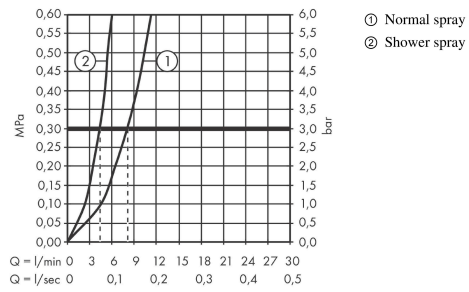

Talis M54

Single lever kitchen mixer 210, pull-out spray, 2jet

Finish: **Stainless Steel Finish** Article Number: **72800800**

Flowchart