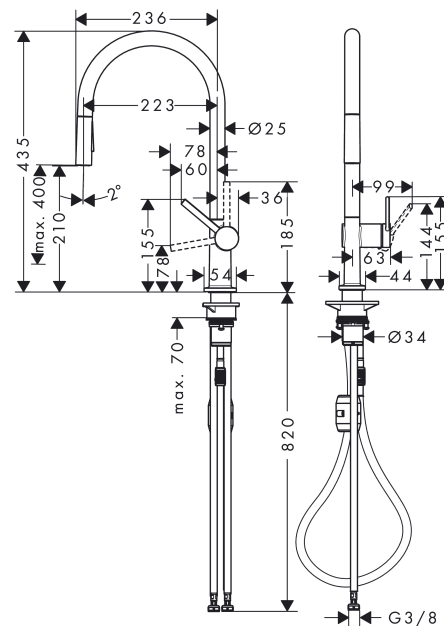

Scale drawing