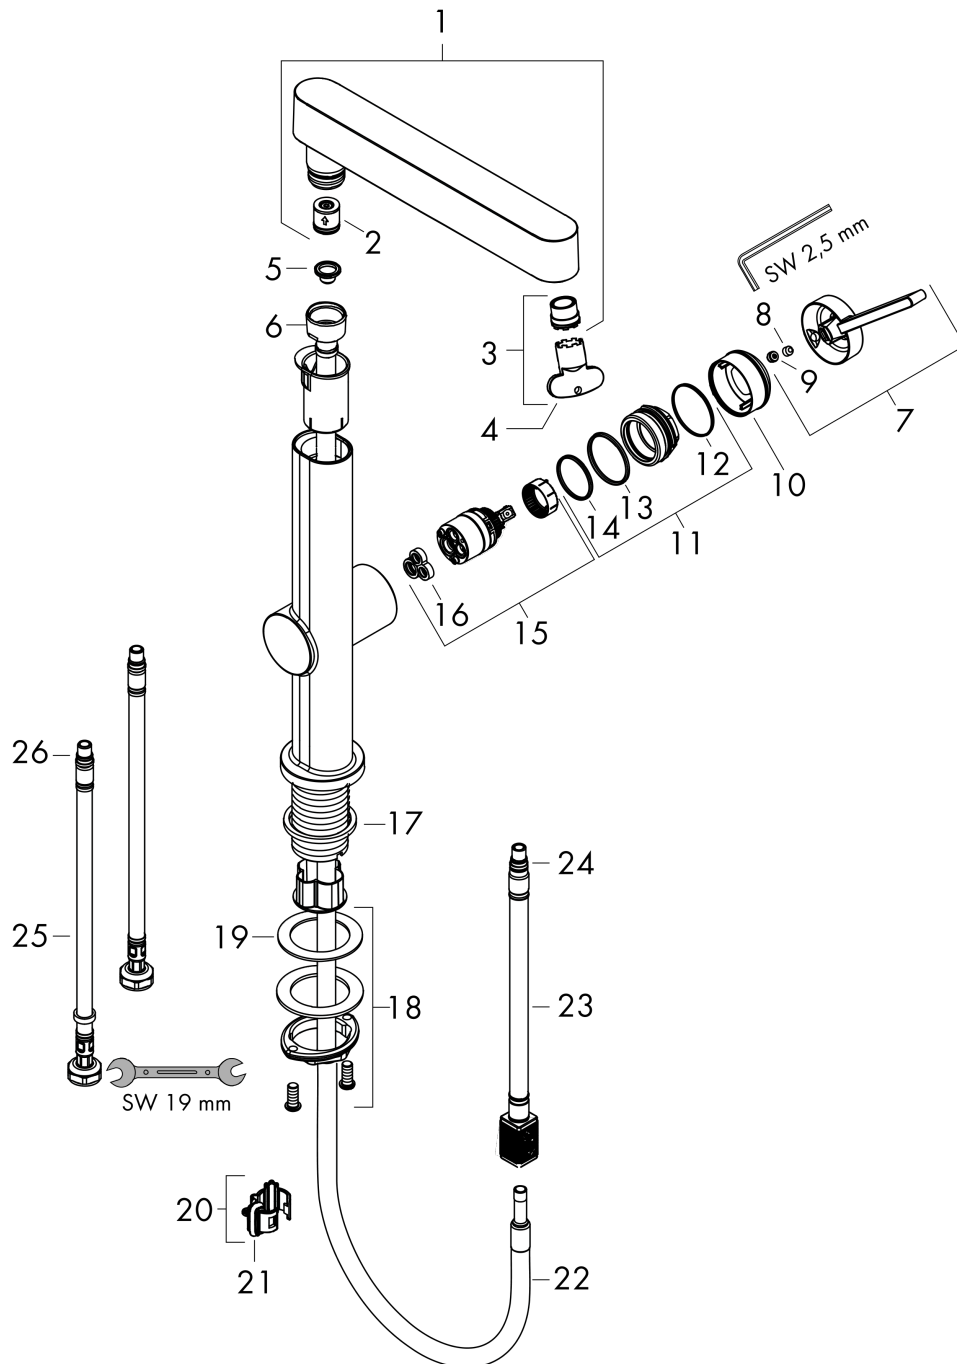

Finoris

Single lever basin mixer 230 with pull-out spray, 2jet and push-open waste set

Finish: **Chrome** Article Number: **76063000**

Spare part list

Year of production: >06/21

Pos.	Description	Article Number	PC	PU
1	handspray	94294000	17	1
2	flow limiter / non return valve	95376000	7	1
3	aerator laminar	94295000	6	1
4	special tool	98987000	3	1
5	filter	92672000	2	1
6	nut	92755000	6	1
7	handle	94292000	10	1
8	hollow set screw M5x5	98446000	1	1
9	screw cover	93735460	3	1
10	flange	93737000	9	1
11	nut	92926000	5	1
12	O-ring 30x1,5	98433000	1	1
13	O-ring 29x2	98391000	1	1
14	O-ring 25x1,5	98146000	1	1
15	cartridge, assy	93760000	13	1
16	seal	93383000	4	1
17	flat seal	98749000	2	1
18	fixing set (Ø 32)	13961000	7	1
19	lever collar	97548000	1	1
20	cramp	94296000	6	1
21	O-ring 10x3	98206000	1	1
22	hose 1,25 m	94293000	12	1
23	hose	93744000	10	1
24	O-ring 7x1,5	98422000	1	1
25	connection hose 450 mm M8x0,75 G3/8	97206000	8	1
26	O-ring 6,6x1,6	93019000	1	1
a	push-open waste set	50100000	98	1
b	fixation extension 35 mm	13898000	12	1