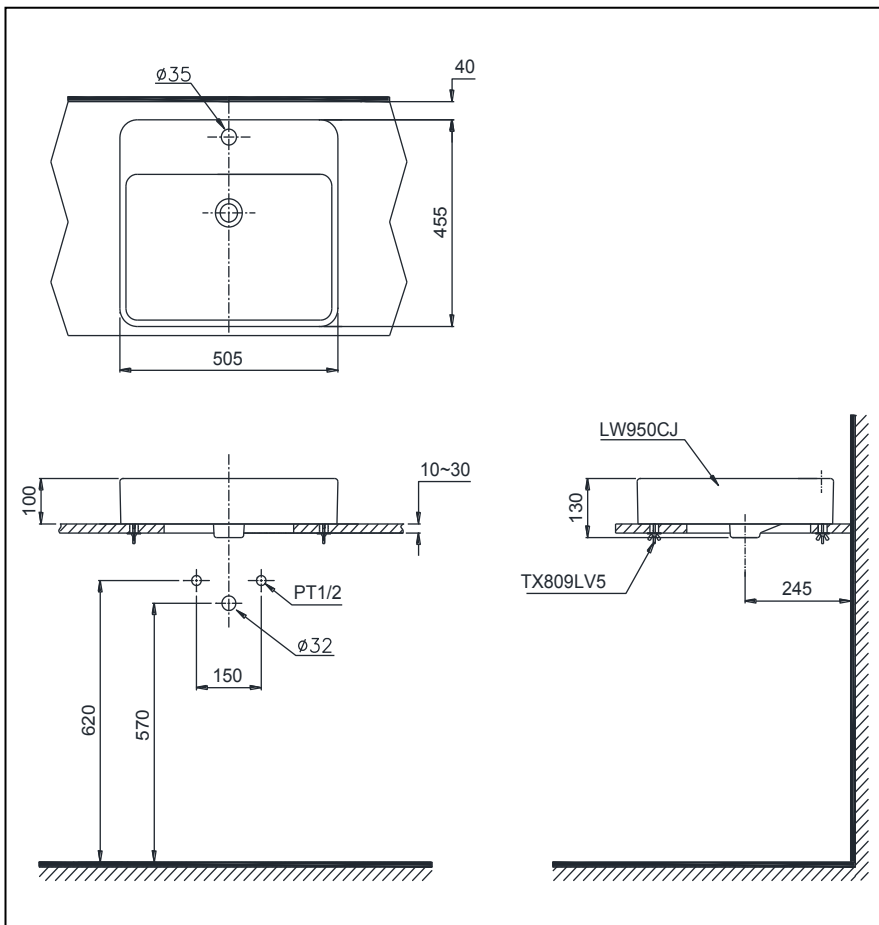

Console Lavatory

LW950CJW/F

Features

- Stylist, above counter design
- Rear overflow

Specifications

Size : 505W x 455D x 100H (mm)

Parts description

Faucet not included

- LW950CJW/F
Lavatory
- LW950CJ
Lavatory Body
- TX809LV5
Bracket

Colors

White

Drawing:

TOTO (THAILAND) CO.,LTD

Bangkok Office : G Tower Grand Rama 9,12th Floor, South Wing, 9 Rama IX Road, Huaykwang Sub-district, Huaykwang District, Bangkok. 10310 Thailand
Tel : +(66)2-117-9520(AUTO) Fax : +(66)2-117-9527
th.toto.com